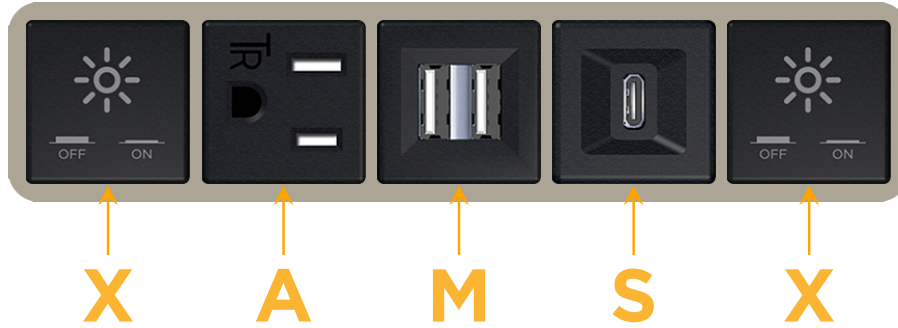

M-POWER-5T

AC POWER & DATA CONNECTIVITY SOLUTION

M-POWER-5T-XAMSX-SAB

Distributed by

Mormax Company, Inc.

8 Westchester Plaza

Elmsford, NY 10523

914-699-0101

sales@mormax.com

mormax.com

Metro Light & Power's line of power & data solutions offers sophisticated design elements combined with greater ease of installation. Streamlined and low-profile, enhanced by side-exiting cords, our outlets advance the industry with their cutting edge look and feel. We believe flexibility is key, and we provide a variety of mounting options, including the ability to mount in limited spaces. Our outlets are available in many finishes and configurations, in addition to a custom color and finish capability for our clients.

Bezel Finish: **SATIN NICKEL (ABS)**

Custom Finishes Available M-POWER-5T-XAMSX-SAB

Features:

Module/Port Options:

- A Tamper Resistant AC Receptacle
- E USB-A & USB-C (20W)
- M Double USB-A (Fast Charging Ports - 18W)
- H HDMI
- 6 CAT 6
- 12 RJ 12
- X Switched AC
- Y 3-Way Switch (Low Voltage)
- V USB-C (45W High Speed Charging Port)
- S USB-C (25W High Speed Charging Port)
- R Switched AC (Rocker Switch)
- D Dimmer Switch

Plug:

- Supplied with Low Profile Flat 45° Angle 120 VAC Plug
- Optional Standard Straight 120 VAC Plug
- Optional Straight 120 VAC Pass-through Plug

- CLEAN, COMPACT DESIGN
- STREAMLINED
- LOW PROFILE
- SIDE-EXITING CORDS
- PLUG & PLAY
- 6' AC CORD & PLUG (FLAT PLUG STANDARD)
- CUSTOMIZABLE CONFIGURATIONS AND FINISHES
- UL LISTED FOR MOUNTING IN FURNITURE
- 15A