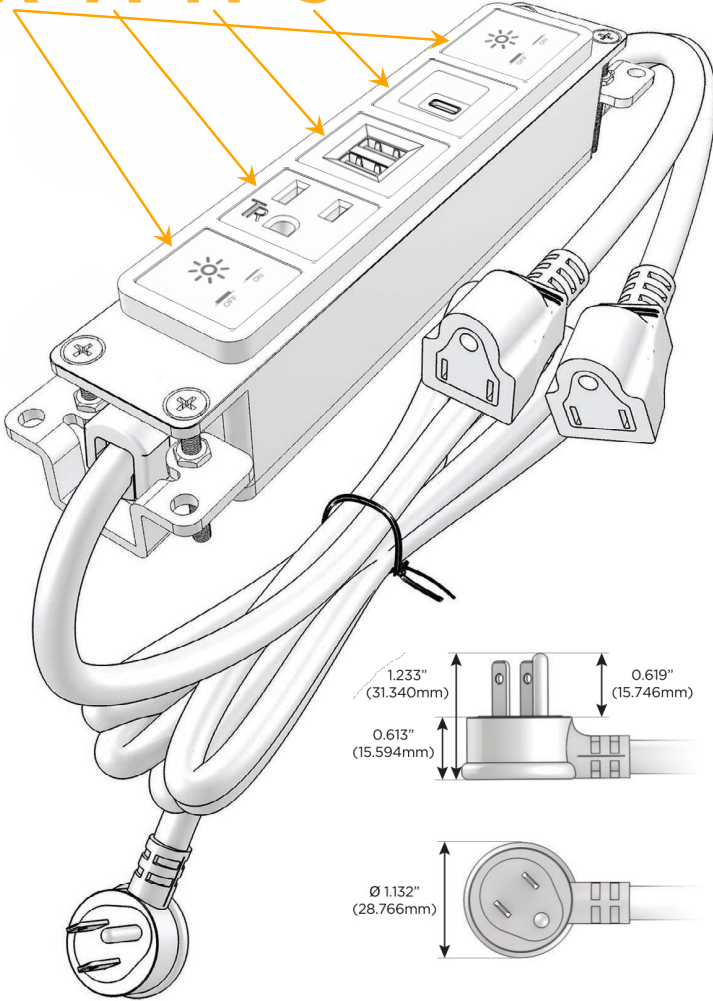

M-POWER-5T

AC POWER & DATA CONNECTIVITY SOLUTION

M-POWER-5T-XAMSX-SAB

Specs:

Modules/Ports:

- **X** Switched AC
- **A** Tamper Resistant AC Receptacle
- **M** Double USB-A (Fast Charging Ports - 18W)
- **S** USB-C (25W High Speed Charging Port)

X A M S