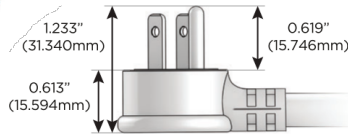

M-POWER-5T

AC POWER & DATA CONNECTIVITY SOLUTION

M-POWER-5T-XAMSX-SAB

Specs:

Modules/Ports:

- **X** Switched AC
- **A** Tamper Resistant AC Receptacle
- **M** Double USB-A (Fast Charging Ports - 18W)
- **S** USB-C (25W High Speed Charging Port)

X A M S