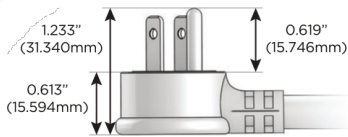

M-POWER-5T

AC POWER & DATA CONNECTIVITY SOLUTION

M-POWER-5T-XAMSX-S3AB

Specs:

Modules/Ports:

- **X** Switched AC
- **A** Tamper Resistant AC Receptacle
- **M** Double USB-A (Fast Charging Ports - 18W)
- **S** USB-C (25W High Speed Charging Port)

X A M S