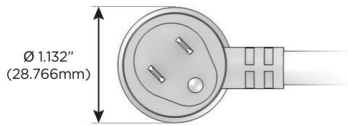

M-POWER-5T

AC POWER & DATA CONNECTIVITY SOLUTION

M-POWER-5T-XAMSX-S3AB

Specs:

Modules/Ports:

- **X** Switched AC
- **A** Tamper Resistant AC Receptacle
- **M** Double USB-A (Fast Charging Ports - 18W)
- **S** USB-C (25W High Speed Charging Port)

X A M S