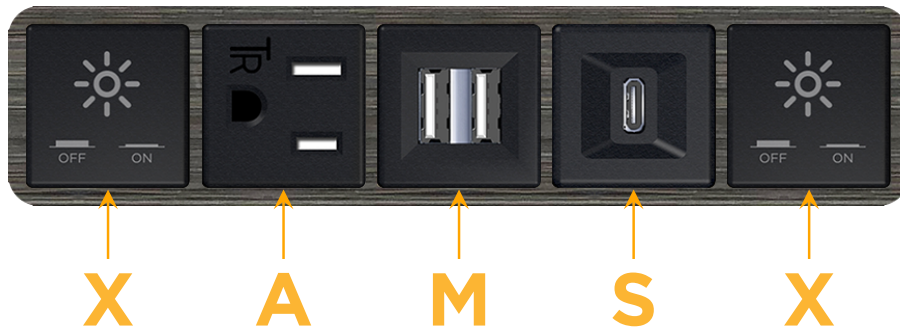

M-POWER-5T

AC POWER & DATA CONNECTIVITY SOLUTION

M-POWER-5T-XAMSX-S3AB

Distributed by

Mormax Company, Inc.

8 Westchester Plaza

Elmsford, NY 10523

914-699-0101

sales@mormax.com

mormax.com

Metro Light & Power's line of power & data solutions offers sophisticated design elements combined with greater ease of installation. Streamlined and low-profile, enhanced by side-exiting cords, our outlets advance the industry with their cutting edge look and feel. We believe flexibility is key, and we provide a variety of mounting options, including the ability to mount in limited spaces. Our outlets are available in many finishes and configurations, in addition to a custom color and finish capability for our clients.

Bezel Finish: **GUNMETAL (ABS)**

Custom Finishes Available M-POWER-5T-XAMSX-S3AB

Features:

Module/Port Options:

- **A** Tamper Resistant AC Receptacle
- **E** USB-A & USB-C (20W)
- **M** Double USB-A (Fast Charging Ports - 18W)
- **H** HDMI
- **6** CAT 6
- **12** RJ 12
- **X** Switched AC
- **Y** 3-Way Switch (Low Voltage)
- **V** USB-C (45W High Speed Charging Port)
- **S** USB-C (25W High Speed Charging Port)
- **R** Switched AC (Rocker Switch)
- **D** Dimmer Switch

Plug:

Supplied with Low Profile Flat 45° Angle 120 VAC Plug

Optional Standard Straight 120 VAC Plug

Optional Straight 120 VAC Pass-through Plug

- CLEAN, COMPACT DESIGN
- STREAMLINED
- LOW PROFILE
- SIDE-EXITING CORDS
- PLUG & PLAY
- 6' AC CORD & PLUG (FLAT PLUG STANDARD)
- CUSTOMIZABLE CONFIGURATIONS AND FINISHES
- UL LISTED FOR MOUNTING IN FURNITURE
- 15A