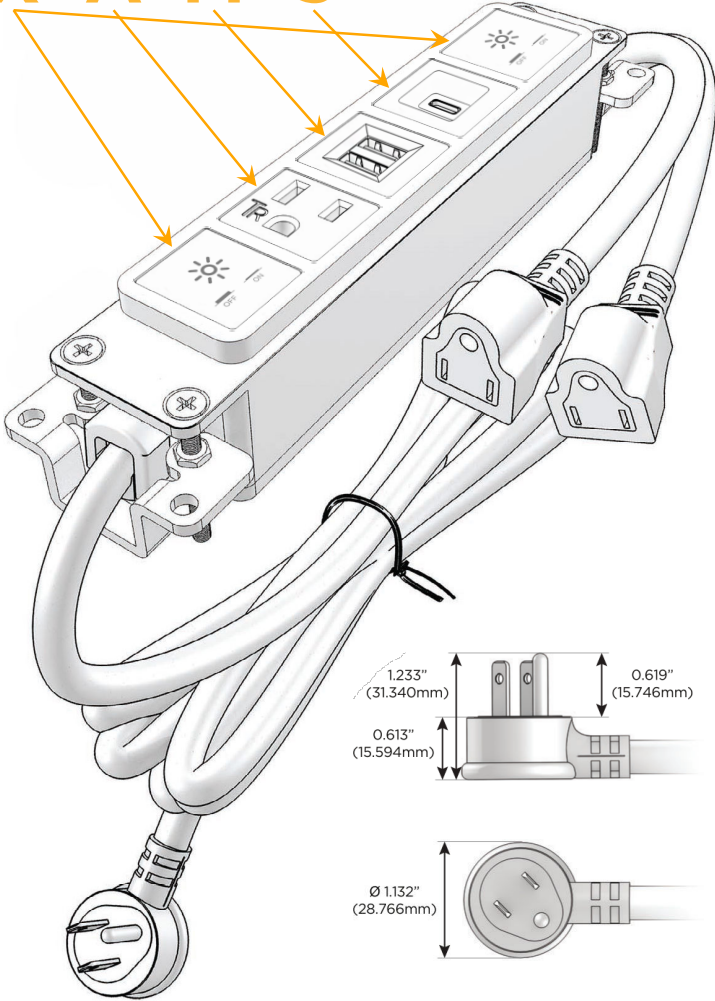

M-POWER-5T

AC POWER & DATA CONNECTIVITY SOLUTION

M-POWER-5T-XAMSX-S3AB

Specs:

Modules/Ports:

- **X** Switched AC
- **A** Tamper Resistant AC Receptacle
- **M** Double USB-A (Fast Charging Ports - 18W)
- **S** USB-C (25W High Speed Charging Port)

X A M S