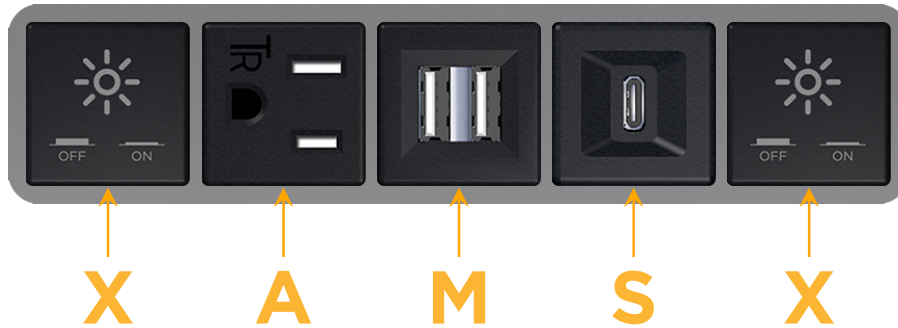

M-POWER-5T

AC POWER & DATA CONNECTIVITY SOLUTION

M-POWER-5T-XAMSX-MAB

Distributed by

Mormax Company, Inc.

8 Westchester Plaza

Elmsford, NY 10523

914-699-0101

sales@mormax.com

mormax.com

Metro Light & Power's line of power & data solutions offers sophisticated design elements combined with greater ease of installation. Streamlined and low-profile, enhanced by side-exiting cords, our outlets advance the industry with their cutting edge look and feel. We believe flexibility is key, and we provide a variety of mounting options, including the ability to mount in limited spaces. Our outlets are available in many finishes and configurations, in addition to a custom color and finish capability for our clients.

Bezel Finish: **MAGNESIUM (ABS)**

Custom Finishes Available M-POWER-5T-XAMSX-MAB

Features:

Module/Port Options:

- A Tamper Resistant AC Receptacle
- E USB-A & USB-C (20W)
- M Double USB-A (Fast Charging Ports - 18W)
- H HDMI
- 6 CAT 6
- 12 RJ 12
- X Switched AC
- Y 3-Way Switch (Low Voltage)
- V USB-C (45W High Speed Charging Port)
- S USB-C (25W High Speed Charging Port)
- R Switched AC (Rocker Switch)
- D Dimmer Switch

Plug:

Supplied with Low Profile Flat 45° Angle 120 VAC Plug

Optional Standard Straight 120 VAC Plug

Optional Straight 120 VAC Pass-through Plug

- CLEAN, COMPACT DESIGN
- STREAMLINED
- LOW PROFILE
- SIDE-EXITING CORDS
- PLUG & PLAY
- 6' AC CORD & PLUG (FLAT PLUG STANDARD)
- CUSTOMIZABLE CONFIGURATIONS AND FINISHES
- UL LISTED FOR MOUNTING IN FURNITURE
- 15A