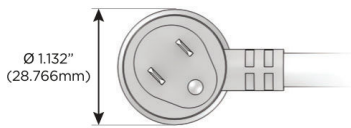

M-POWER-5T

AC POWER & DATA CONNECTIVITY SOLUTION

M-POWER-5T-XAMSX-MAB

Specs:

Modules/Ports:

- **X** Switched AC
- **A** Tamper Resistant AC Receptacle
- **M** Double USB-A (Fast Charging Ports - 18W)
- **S** USB-C (25W High Speed Charging Port)

X A M S