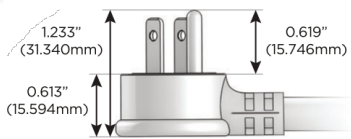

M-POWER-5T

AC POWER & DATA CONNECTIVITY SOLUTION

M-POWER-5T-XAMSX-MAB

Specs:

Modules/Ports:

- **X** Switched AC
- **A** Tamper Resistant AC Receptacle
- **M** Double USB-A (Fast Charging Ports - 18W)
- **S** USB-C (25W High Speed Charging Port)

X A M S