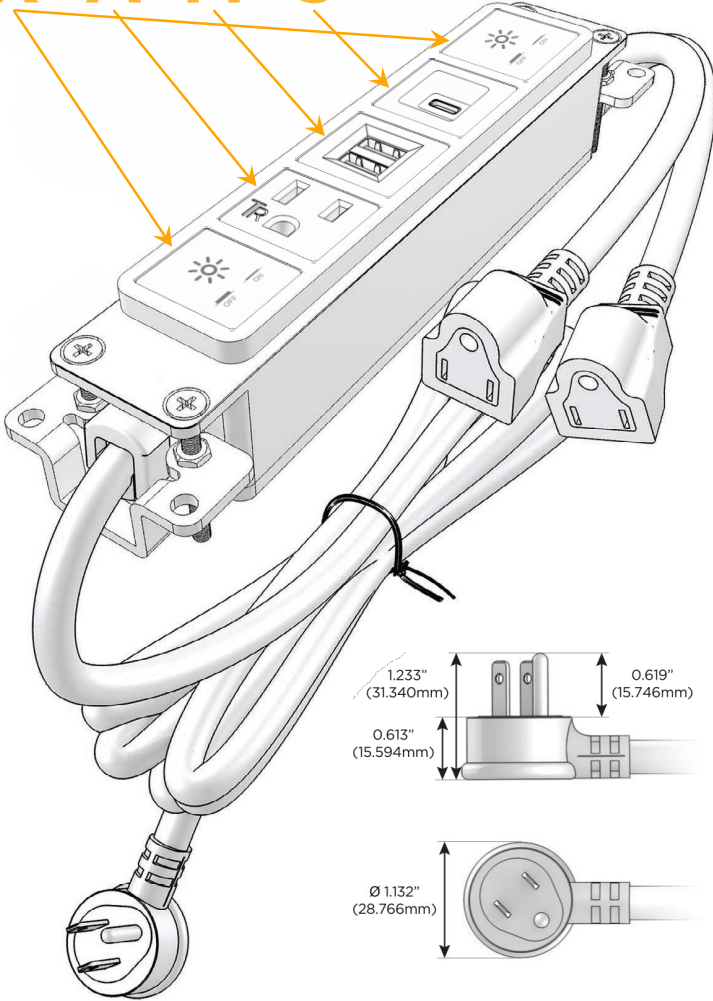

M-POWER-5T

AC POWER & DATA CONNECTIVITY SOLUTION

M-POWER-5T-XAMSX-MAB

Specs:

Modules/Ports:

- **X** Switched AC
- **A** Tamper Resistant AC Receptacle
- **M** Double USB-A (Fast Charging Ports - 18W)
- **S** USB-C (25W High Speed Charging Port)

X A M S