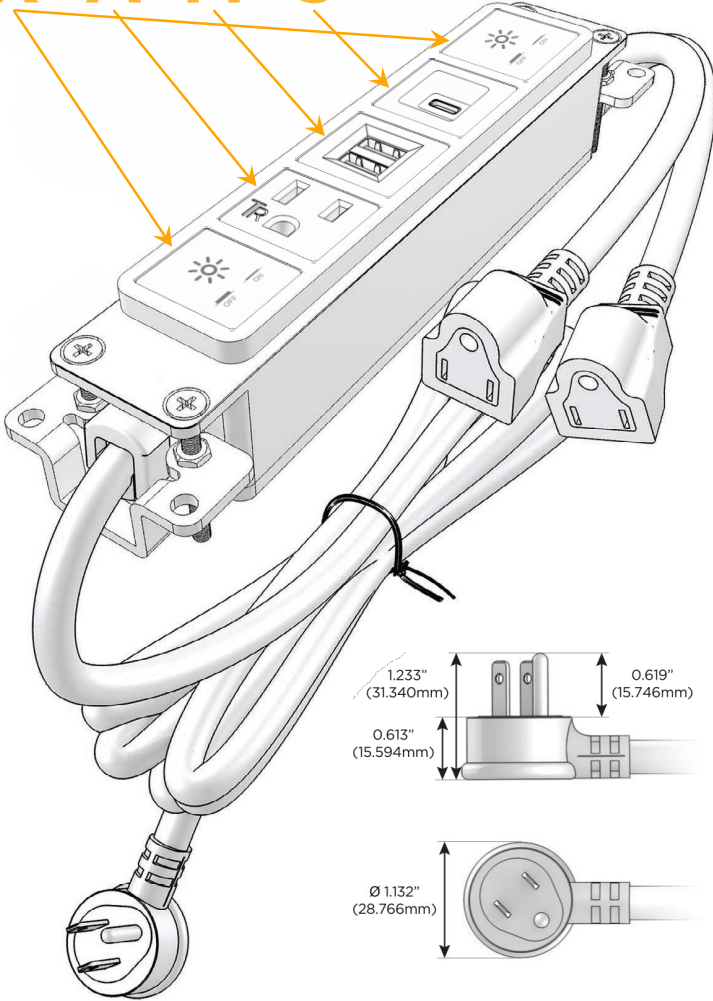

M-POWER-5T

AC POWER & DATA CONNECTIVITY SOLUTION

M-POWER-5T-XAMSX-CRAB

Specs:

Modules/Ports:

- **X** Switched AC
- **A** Tamper Resistant AC Receptacle
- **M** Double USB-A (Fast Charging Ports - 18W)
- **S** USB-C (25W High Speed Charging Port)

X A M S