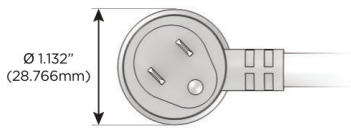

M-POWER-5T

AC POWER & DATA CONNECTIVITY SOLUTION

M-POWER-5T-XAMSX-CRAB

Specs:

Modules/Ports:

- **X** Switched AC
- **A** Tamper Resistant AC Receptacle
- **M** Double USB-A (Fast Charging Ports - 18W)
- **S** USB-C (25W High Speed Charging Port)

X A M S