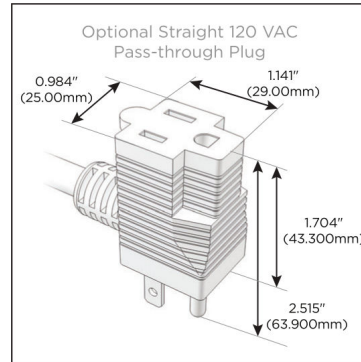

M-POWER-5T

AC POWER & DATA CONNECTIVITY SOLUTION

M-POWER-5T-XAMSX-CRAB

Specs:

Modules/Ports:

- **X** Switched AC
- **A** Tamper Resistant AC Receptacle
- **M** Double USB-A (Fast Charging Ports - 18W)
- **S** USB-C (25W High Speed Charging Port)

X A M S