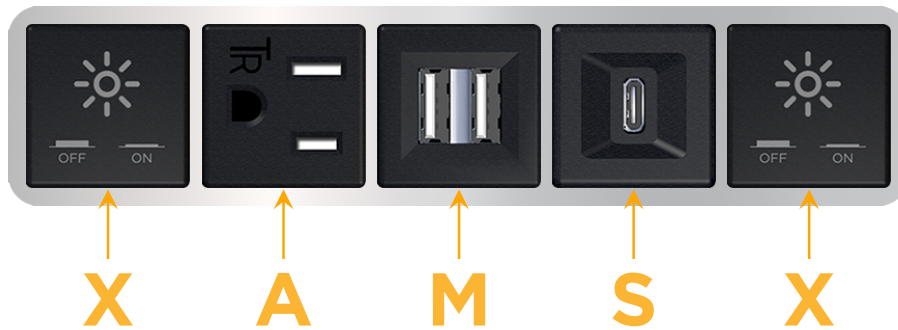

Bezel Finish: **CHROME (ABS)**
Custom Finishes Available M-POWER-5T-XAMSX-CRAB

Features:

Module/Port Options:

- A Tamper Resistant AC Receptacle
- E USB-A & USB-C (20W)
- M Double USB-A (Fast Charging Ports - 18W)
- H HDMI
- 6 CAT 6
- 12 RJ 12
- X Switched AC
- Y 3-Way Switch (Low Voltage)
- V USB-C (45W High Speed Charging Port)
- S USB-C (25W High Speed Charging Port)
- R Switched AC (Rocker Switch)
- D Dimmer Switch

Plug:

- Supplied with Low Profile Flat 45° Angle 120 VAC Plug
- Optional Standard Straight 120 VAC Plug
- Optional Straight 120 VAC Pass-through Plug

- CLEAN, COMPACT DESIGN
- STREAMLINED
- LOW PROFILE
- SIDE-EXITING CORDS
- PLUG & PLAY
- 6' AC CORD & PLUG (FLAT PLUG STANDARD)
- CUSTOMIZABLE CONFIGURATIONS AND FINISHES
- UL LISTED FOR MOUNTING IN FURNITURE
- 15A

M-POWER-5T

AC POWER & DATA CONNECTIVITY SOLUTION

M-POWER-5T-XAMSX-CRAB

Specs:

Modules/Ports:

- X** Switched AC
- A** Tamper Resistant AC Receptacle
- M** Double USB-A (Fast Charging Ports - 18W)
- S** USB-C (25W High Speed Charging Port)