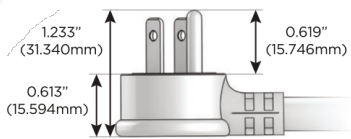

M-POWER-5T

AC POWER & DATA CONNECTIVITY SOLUTION

M-POWER-5T-XAMSX-CRAB

Specs:

Modules/Ports:

- **X** Switched AC
- **A** Tamper Resistant AC Receptacle
- **M** Double USB-A (Fast Charging Ports - 18W)
- **S** USB-C (25W High Speed Charging Port)

X A M S