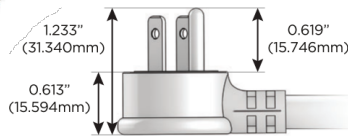

M-POWER-5T

AC POWER & DATA CONNECTIVITY SOLUTION

M-POWER-5T-XAMSX-CHAB

Specs:

Modules/Ports:

- **X** Switched AC
- **A** Tamper Resistant AC Receptacle
- **M** Double USB-A (Fast Charging Ports - 18W)
- **S** USB-C (25W High Speed Charging Port)

X A M S