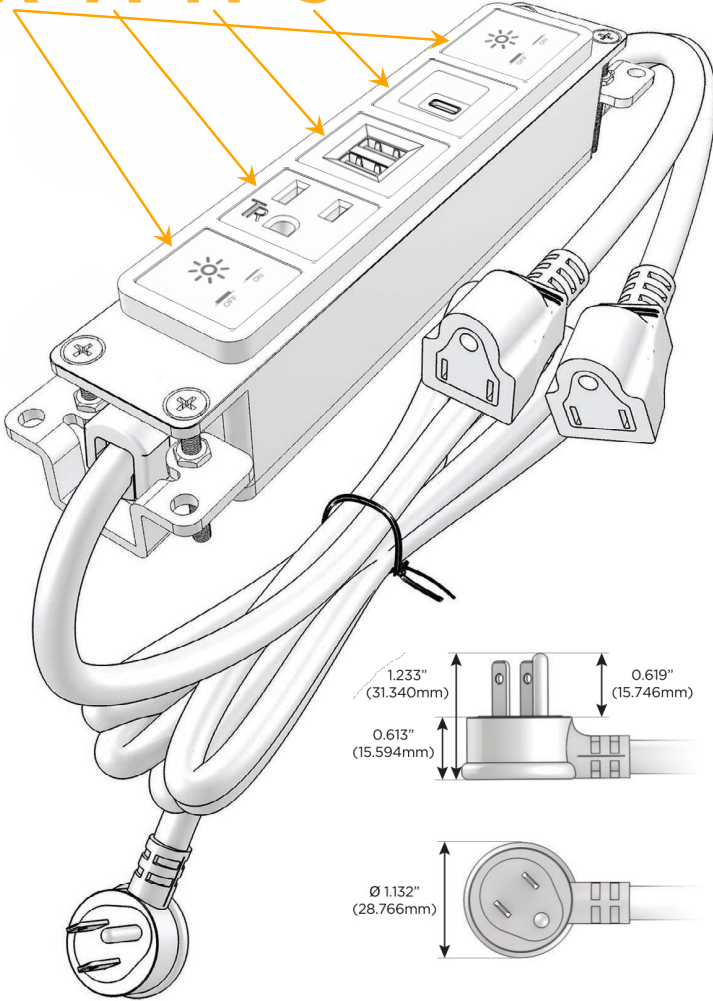

M-POWER-5T

AC POWER & DATA CONNECTIVITY SOLUTION

M-POWER-5T-XAMSX-CHAB

Specs:

Modules/Ports:

- **X** Switched AC
- **A** Tamper Resistant AC Receptacle
- **M** Double USB-A (Fast Charging Ports - 18W)
- **S** USB-C (25W High Speed Charging Port)

X A M S