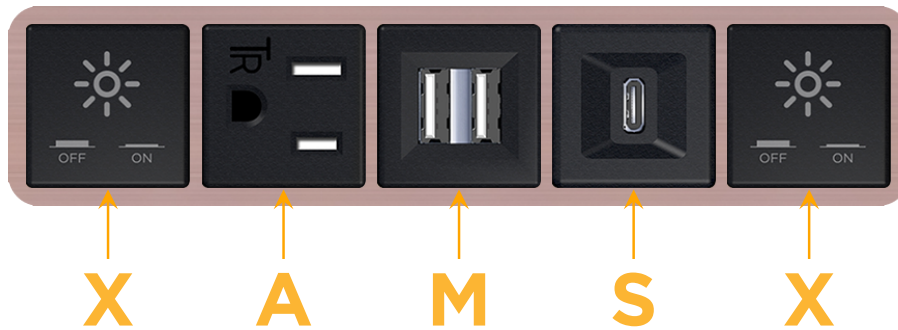

Bezel Finish: **CHAMPAGNE (ABS)**

Custom Finishes Available M-POWER-5T-XAMXSX-CHAB

Features:

Module/Port Options:

- A** Tamper Resistant AC Receptacle
- E** USB-A & USB-C (20W)
- M** Double USB-A (Fast Charging Ports - 18W)
- H** HDMI
- 6** CAT 6
- 12** RJ 12
- X** Switched AC
- Y** 3-Way Switch (Low Voltage)
- V** USB-C (45W High Speed Charging Port)
- S** USB-C (25W High Speed Charging Port)
- R** Switched AC (Rocker Switch)
- D** Dimmer Switch

Plug:

- Supplied with Low Profile Flat 45° Angle 120 VAC Plug
- Optional Standard Straight 120 VAC Plug
- Optional Straight 120 VAC Pass-through Plug

- CLEAN, COMPACT DESIGN
- STREAMLINED
- LOW PROFILE
- SIDE-EXITING CORDS
- PLUG & PLAY
- 6' AC CORD & PLUG (FLAT PLUG STANDARD)
- CUSTOMIZABLE CONFIGURATIONS AND FINISHES
- UL LISTED FOR MOUNTING IN FURNITURE
- 15A

M-POWER-5T

AC POWER & DATA CONNECTIVITY SOLUTION

M-POWER-5T-XAMSX-CHAB

Specs:

Modules/Ports:

- X** Switched AC
- A** Tamper Resistant AC Receptacle
- M** Double USB-A (Fast Charging Ports - 18W)
- S** USB-C (25W High Speed Charging Port)