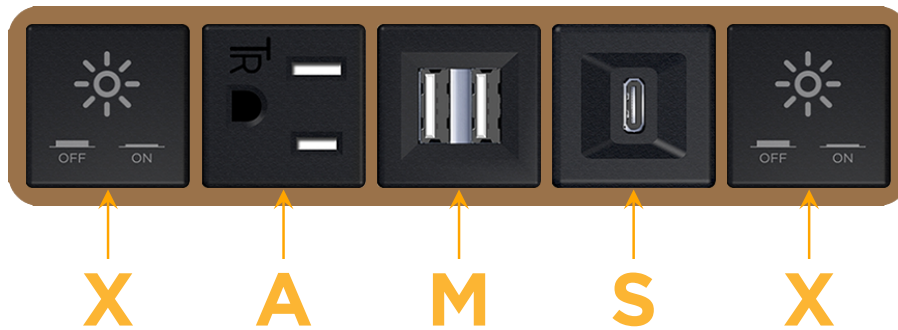

M-POWER-5T

AC POWER & DATA CONNECTIVITY SOLUTION

M-POWER-5T-XAMXSX-BZB

Distributed by

Mormax Company, Inc.

8 Westchester Plaza

Elmsford, NY 10523

914-699-0101

sales@mormax.com

mormax.com

Metro Light & Power's line of power & data solutions offers sophisticated design elements combined with greater ease of installation. Streamlined and low-profile, enhanced by side-exiting cords, our outlets advance the industry with their cutting edge look and feel. We believe flexibility is key, and we provide a variety of mounting options, including the ability to mount in limited spaces. Our outlets are available in many finishes and configurations, in addition to a custom color and finish capability for our clients.

Bezel Finish: **SOLID BRONZE**
Custom Finishes Available M-POWER-5T-XAMXSX-BZB

Features:

Module/Port Options:

- A Tamper Resistant AC Receptacle
- E USB-A & USB-C (20W)
- M Double USB-A (Fast Charging Ports - 18W)
- H HDMI
- 6 CAT 6
- 12 RJ 12
- X Switched AC
- Y 3-Way Switch (Low Voltage)
- V USB-C (45W High Speed Charging Port)
- S USB-C (25W High Speed Charging Port)
- R Switched AC (Rocker Switch)
- D Dimmer Switch

Plug:

- Supplied with Low Profile Flat 45° Angle 120 VAC Plug
- Optional Standard Straight 120 VAC Plug
- Optional Straight 120 VAC Pass-through Plug

- CLEAN, COMPACT DESIGN
- STREAMLINED
- LOW PROFILE
- SIDE-EXITING CORDS
- PLUG & PLAY
- 6' AC CORD & PLUG (FLAT PLUG STANDARD)
- CUSTOMIZABLE CONFIGURATIONS AND FINISHES
- UL LISTED FOR MOUNTING IN FURNITURE
- 15A