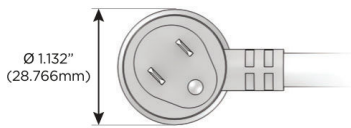

M-POWER-5T

AC POWER & DATA CONNECTIVITY SOLUTION

M-POWER-5T-XAMSX-BZB

Specs:

Modules/Ports:

- **X** Switched AC
- **A** Tamper Resistant AC Receptacle
- **M** Double USB-A (Fast Charging Ports - 18W)
- **S** USB-C (25W High Speed Charging Port)

X A M S