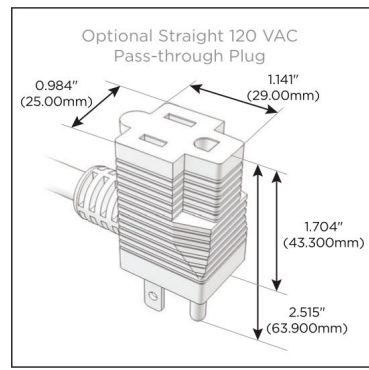

M-POWER-5T

AC POWER & DATA CONNECTIVITY SOLUTION

M-POWER-5T-XAMSX-BZB

Specs:

Modules/Ports:

- **X** Switched AC
- **A** Tamper Resistant AC Receptacle
- **M** Double USB-A (Fast Charging Ports - 18W)
- **S** USB-C (25W High Speed Charging Port)

X A M S