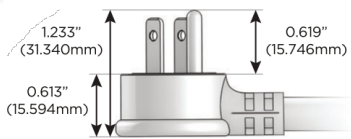

M-POWER-5T

AC POWER & DATA CONNECTIVITY SOLUTION

M-POWER-5T-XAMSX-BZB

Specs:

Modules/Ports:

- **X** Switched AC
- **A** Tamper Resistant AC Receptacle
- **M** Double USB-A (Fast Charging Ports - 18W)
- **S** USB-C (25W High Speed Charging Port)

X A M S