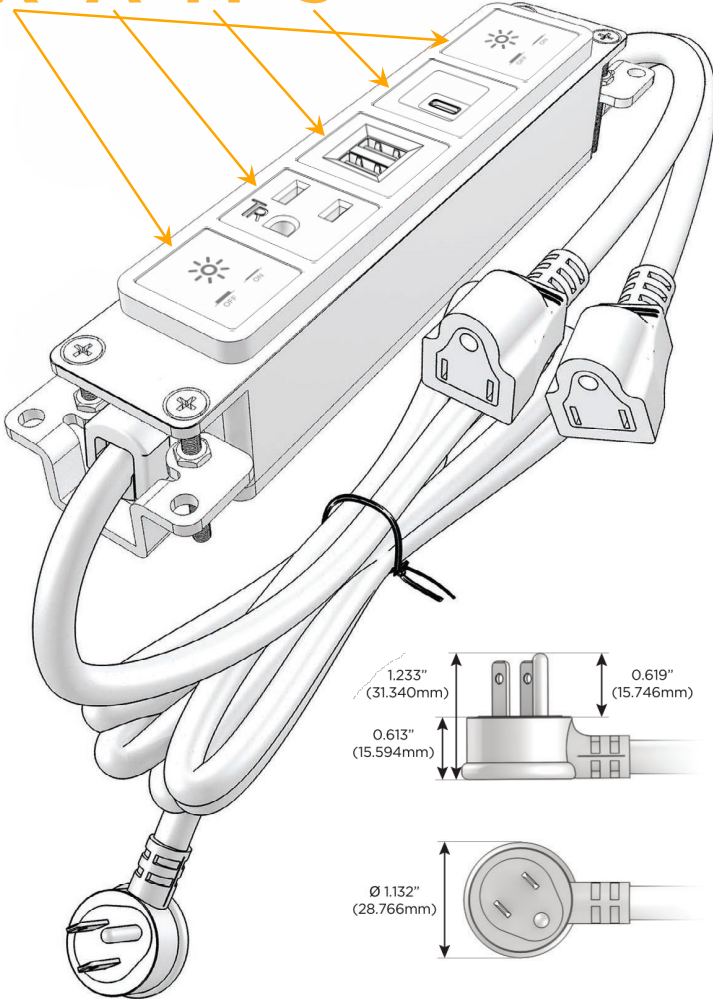

M-POWER-5T

AC POWER & DATA CONNECTIVITY SOLUTION

M-POWER-5T-XAMSX-BZB

Specs:

Modules/Ports:

- **X** Switched AC
- **A** Tamper Resistant AC Receptacle
- **M** Double USB-A (Fast Charging Ports - 18W)
- **S** USB-C (25W High Speed Charging Port)

X A M S