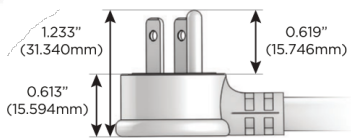

M-POWER-5T

AC POWER & DATA CONNECTIVITY SOLUTION

M-POWER-5T-XAMSX-BZAB

Specs:

Modules/Ports:

- **X** Switched AC
- **A** Tamper Resistant AC Receptacle
- **M** Double USB-A (Fast Charging Ports - 18W)
- **S** USB-C (25W High Speed Charging Port)

X A M S