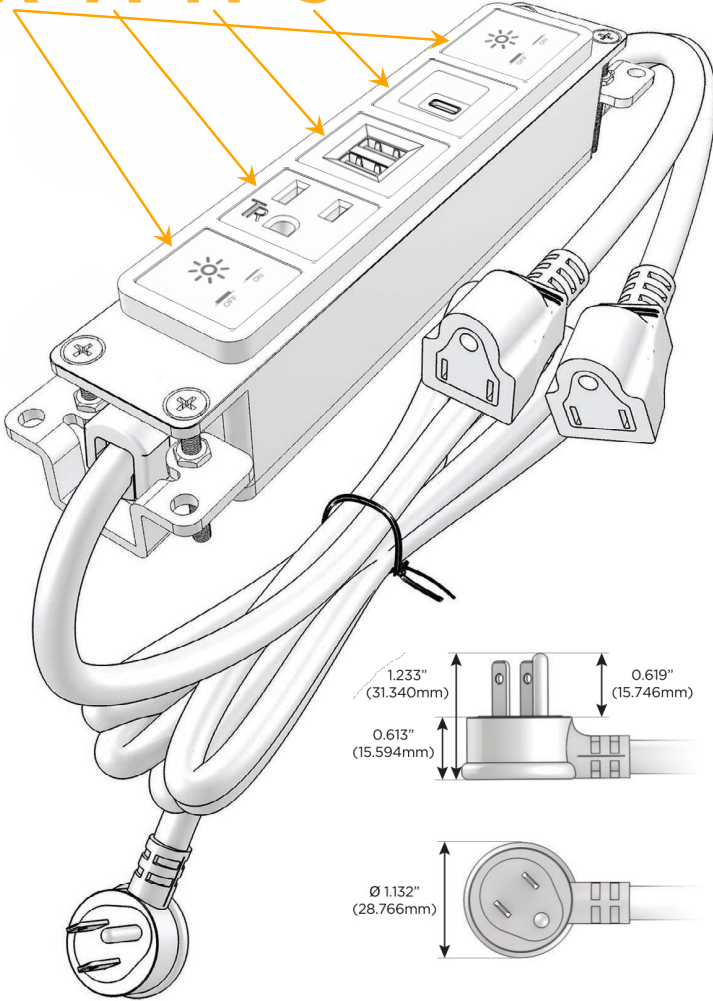

M-POWER-5T

AC POWER & DATA CONNECTIVITY SOLUTION

M-POWER-5T-XAMSX-BZAB

Specs:

Modules/Ports:

- **X** Switched AC
- **A** Tamper Resistant AC Receptacle
- **M** Double USB-A (Fast Charging Ports - 18W)
- **S** USB-C (25W High Speed Charging Port)

X A M S