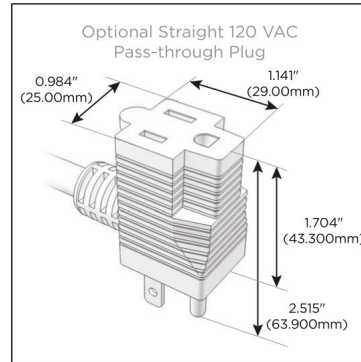

M-POWER-5T

AC POWER & DATA CONNECTIVITY SOLUTION

M-POWER-5T-XAMSX-BZAB

Specs:

Modules/Ports:

- **X** Switched AC
- **A** Tamper Resistant AC Receptacle
- **M** Double USB-A (Fast Charging Ports - 18W)
- **S** USB-C (25W High Speed Charging Port)

X A M S