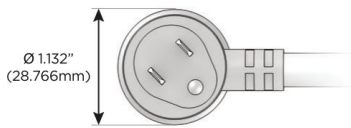

M-POWER-5T

AC POWER & DATA CONNECTIVITY SOLUTION

M-POWER-5T-XAMSX-BZAB

Specs:

Modules/Ports:

- **X** Switched AC
- **A** Tamper Resistant AC Receptacle
- **M** Double USB-A (Fast Charging Ports - 18W)
- **S** USB-C (25W High Speed Charging Port)

X A M S