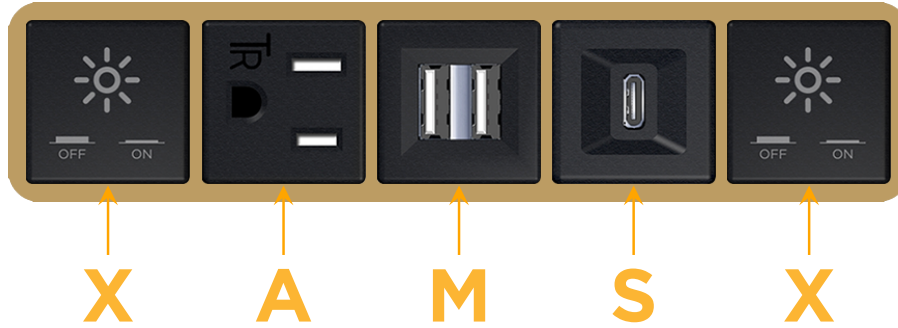

Bezel Finish: **STANDARD BRONZE (ABS)**

Custom Finishes Available M-POWER-5T-XAMSX-BZAB

Features:

Module/Port Options:

- A Tamper Resistant AC Receptacle
- E USB-A & USB-C (20W)
- M Double USB-A (Fast Charging Ports - 18W)
- H HDMI
- 6 CAT 6
- 12 RJ 12
- X Switched AC
- Y 3-Way Switch (Low Voltage)
- V USB-C (45W High Speed Charging Port)
- S USB-C (25W High Speed Charging Port)
- R Switched AC (Rocker Switch)
- D Dimmer Switch

Plug:

- Supplied with Low Profile Flat 45° Angle 120 VAC Plug
- Optional Standard Straight 120 VAC Plug
- Optional Straight 120 VAC Pass-through Plug

- CLEAN, COMPACT DESIGN
- STREAMLINED
- LOW PROFILE
- SIDE-EXITING CORDS
- PLUG & PLAY
- 6' AC CORD & PLUG (FLAT PLUG STANDARD)
- CUSTOMIZABLE CONFIGURATIONS AND FINISHES
- UL LISTED FOR MOUNTING IN FURNITURE
- 15A

M-POWER-5T

AC POWER & DATA CONNECTIVITY SOLUTION

M-POWER-5T-XAMSX-BZAB

Specs:

Modules/Ports:

- X** Switched AC
- A** Tamper Resistant AC Receptacle
- M** Double USB-A (Fast Charging Ports - 18W)
- S** USB-C (25W High Speed Charging Port)