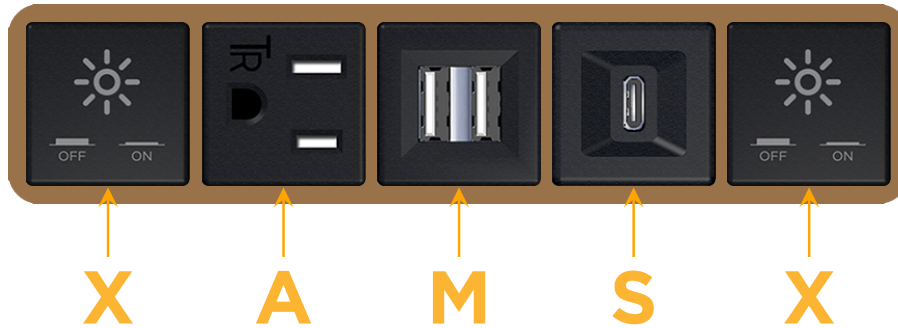

Bezel Finish: **ARCHITECTURAL BRONZE (ABS)**

Custom Finishes Available M-POWER-5T-XAMSX-BZ5AB

Features:

Module/Port Options:

- A** Tamper Resistant AC Receptacle
- E** USB-A & USB-C (20W)
- M** Double USB-A (Fast Charging Ports - 18W)
- H** HDMI
- 6** CAT 6
- 12** RJ 12
- X** Switched AC
- Y** 3-Way Switch (Low Voltage)
- V** USB-C (45W High Speed Charging Port)
- S** USB-C (25W High Speed Charging Port)
- R** Switched AC (Rocker Switch)
- D** Dimmer Switch

Plug:

Supplied with Low Profile Flat 45° Angle 120 VAC Plug

Optional Standard Straight 120 VAC Plug

Optional Straight 120 VAC Pass-through Plug

- CLEAN, COMPACT DESIGN
- STREAMLINED
- LOW PROFILE
- SIDE-EXITING CORDS
- PLUG & PLAY
- 6' AC CORD & PLUG (FLAT PLUG STANDARD)
- CUSTOMIZABLE CONFIGURATIONS AND FINISHES
- UL LISTED FOR MOUNTING IN FURNITURE
- 15A

M-POWER-5T

AC POWER & DATA CONNECTIVITY SOLUTION

M-POWER-5T-XAMSX-BZ5AB

Specs:

Modules/Ports:

- X** Switched AC
- A** Tamper Resistant AC Receptacle
- M** Double USB-A (Fast Charging Ports - 18W)
- S** USB-C (25W High Speed Charging Port)