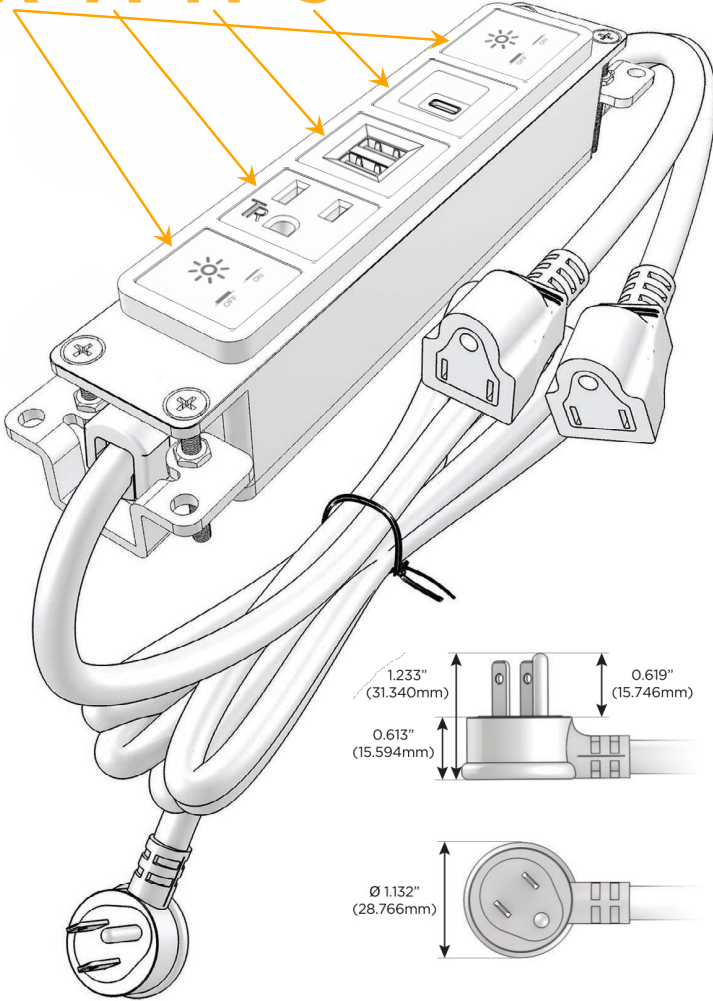

M-POWER-5T

AC POWER & DATA CONNECTIVITY SOLUTION

M-POWER-5T-XAMSX-BZ5AB

Specs:

Modules/Ports:

- **X** Switched AC
- **A** Tamper Resistant AC Receptacle
- **M** Double USB-A (Fast Charging Ports - 18W)
- **S** USB-C (25W High Speed Charging Port)

X A M S