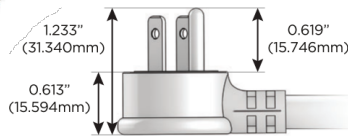

M-POWER-5T

AC POWER & DATA CONNECTIVITY SOLUTION

M-POWER-5T-XAMSX-BZ5AB

Specs:

Modules/Ports:

- **X** Switched AC
- **A** Tamper Resistant AC Receptacle
- **M** Double USB-A (Fast Charging Ports - 18W)
- **S** USB-C (25W High Speed Charging Port)

X A M S