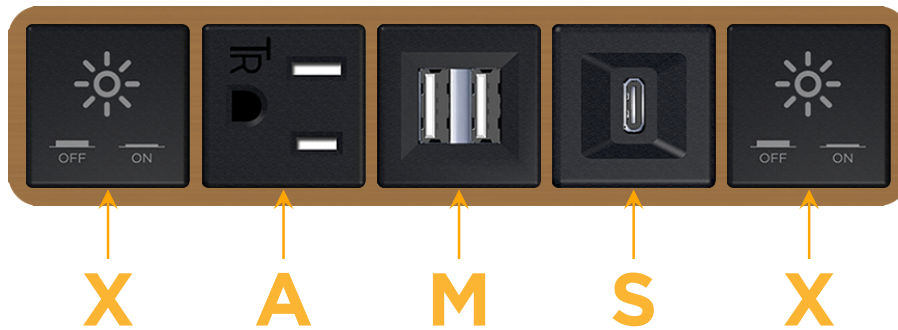

M-POWER-5T

AC POWER & DATA CONNECTIVITY SOLUTION

M-POWER-5T-XAMSX-BZ4B

Distributed by

Mormax Company, Inc.

8 Westchester Plaza

Elmsford, NY 10523

914-699-0101

sales@mormax.com

mormax.com

Metro Light & Power's line of power & data solutions offers sophisticated design elements combined with greater ease of installation. Streamlined and low-profile, enhanced by side-exiting cords, our outlets advance the industry with their cutting edge look and feel. We believe flexibility is key, and we provide a variety of mounting options, including the ability to mount in limited spaces. Our outlets are available in many finishes and configurations, in addition to a custom color and finish capability for our clients.

Bezel Finish: **SOLID BRONZE BRUSHED**

Custom Finishes Available M-POWER-5T-XAMSX-BZ4B

Features:

Module/Port Options:

- A Tamper Resistant AC Receptacle
- E USB-A & USB-C (20W)
- M Double USB-A (Fast Charging Ports - 18W)
- H HDMI
- 6 CAT 6
- 12 RJ 12
- X Switched AC
- Y 3-Way Switch (Low Voltage)
- V USB-C (45W High Speed Charging Port)
- S USB-C (25W High Speed Charging Port)
- R Switched AC (Rocker Switch)
- D Dimmer Switch

Plug:

- Supplied with Low Profile Flat 45° Angle 120 VAC Plug
- Optional Standard Straight 120 VAC Plug
- Optional Straight 120 VAC Pass-through Plug

- CLEAN, COMPACT DESIGN
- STREAMLINED
- LOW PROFILE
- SIDE-EXITING CORDS
- PLUG & PLAY
- 6' AC CORD & PLUG (FLAT PLUG STANDARD)
- CUSTOMIZABLE CONFIGURATIONS AND FINISHES
- UL LISTED FOR MOUNTING IN FURNITURE
- 15A