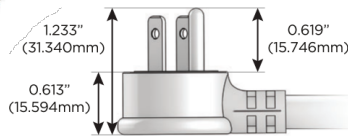

M-POWER-5T

AC POWER & DATA CONNECTIVITY SOLUTION

M-POWER-5T-XAMSX-BZ4B

Specs:

Modules/Ports:

- **X** Switched AC
- **A** Tamper Resistant AC Receptacle
- **M** Double USB-A (Fast Charging Ports - 18W)
- **S** USB-C (25W High Speed Charging Port)

X A M S