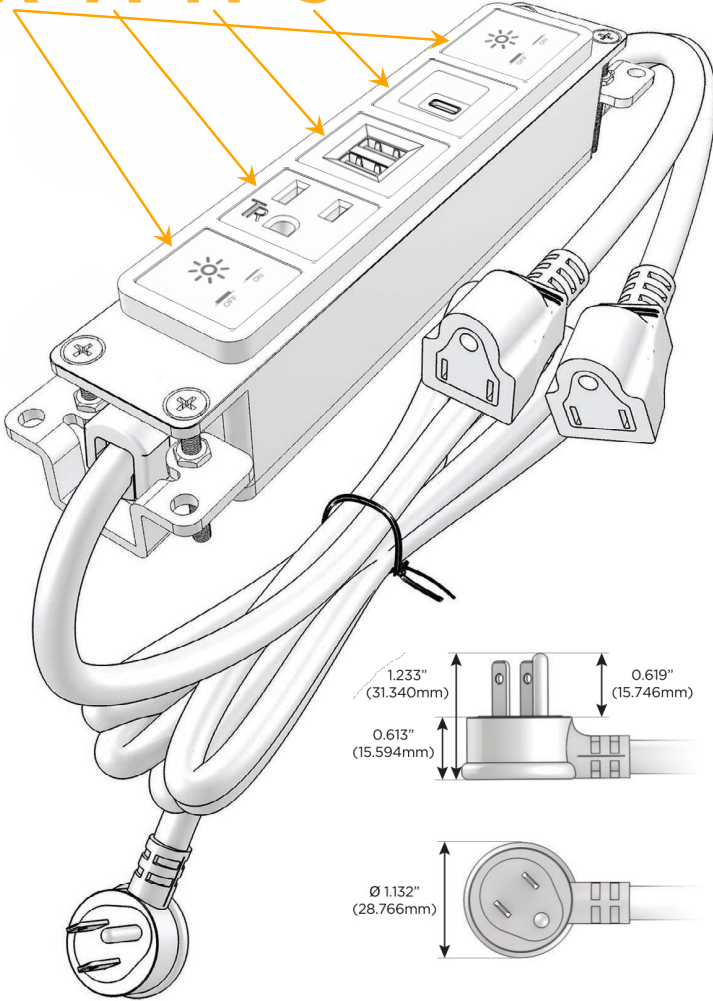

M-POWER-5T

AC POWER & DATA CONNECTIVITY SOLUTION

M-POWER-5T-XAMSX-BZ4B

Specs:

Modules/Ports:

- **X** Switched AC
- **A** Tamper Resistant AC Receptacle
- **M** Double USB-A (Fast Charging Ports - 18W)
- **S** USB-C (25W High Speed Charging Port)

X A M S