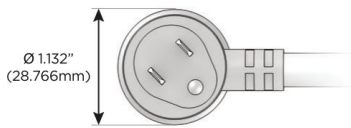

M-POWER-5T

AC POWER & DATA CONNECTIVITY SOLUTION

M-POWER-5T-XAMSX-BRAB

Specs:

Modules/Ports:

- **X** Switched AC
- **A** Tamper Resistant AC Receptacle
- **M** Double USB-A (Fast Charging Ports - 18W)
- **S** USB-C (25W High Speed Charging Port)

X A M S