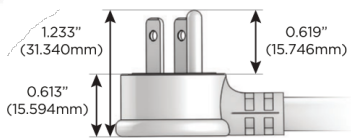

M-POWER-5T

AC POWER & DATA CONNECTIVITY SOLUTION

M-POWER-5T-XAMSX-BRAB

Specs:

Modules/Ports:

- **X** Switched AC
- **A** Tamper Resistant AC Receptacle
- **M** Double USB-A (Fast Charging Ports - 18W)
- **S** USB-C (25W High Speed Charging Port)

X A M S