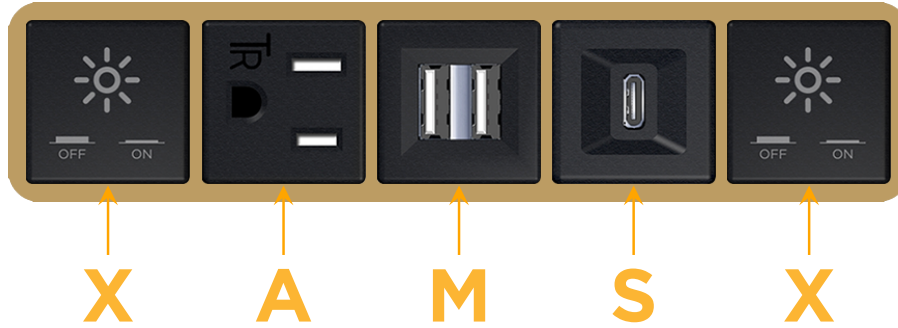

M-POWER-5T

AC POWER & DATA CONNECTIVITY SOLUTION

M-POWER-5T-XAMXS-BRAB

Distributed by

Mormax Company, Inc.

8 Westchester Plaza

Elmsford, NY 10523

914-699-0101

sales@mormax.com

mormax.com

Metro Light & Power's line of power & data solutions offers sophisticated design elements combined with greater ease of installation. Streamlined and low-profile, enhanced by side-exiting cords, our outlets advance the industry with their cutting edge look and feel. We believe flexibility is key, and we provide a variety of mounting options, including the ability to mount in limited spaces. Our outlets are available in many finishes and configurations, in addition to a custom color and finish capability for our clients.

Bezel Finish: **BRASS (ABS)**

Custom Finishes Available M-POWER-5T-XAMXS-BRAB

Features:

Module/Port Options:

- A Tamper Resistant AC Receptacle
- E USB-A & USB-C (20W)
- M Double USB-A (Fast Charging Ports - 18W)
- H HDMI
- 6 CAT 6
- 12 RJ 12
- X Switched AC
- Y 3-Way Switch (Low Voltage)
- V USB-C (45W High Speed Charging Port)
- S USB-C (25W High Speed Charging Port)
- R Switched AC (Rocker Switch)
- D Dimmer Switch

Plug:

Supplied with Low Profile Flat 45° Angle 120 VAC Plug

Optional Standard Straight 120 VAC Plug

Optional Straight 120 VAC Pass-through Plug

- CLEAN, COMPACT DESIGN
- STREAMLINED
- LOW PROFILE
- SIDE-EXITING CORDS
- PLUG & PLAY
- 6' AC CORD & PLUG (FLAT PLUG STANDARD)
- CUSTOMIZABLE CONFIGURATIONS AND FINISHES
- UL LISTED FOR MOUNTING IN FURNITURE
- 15A