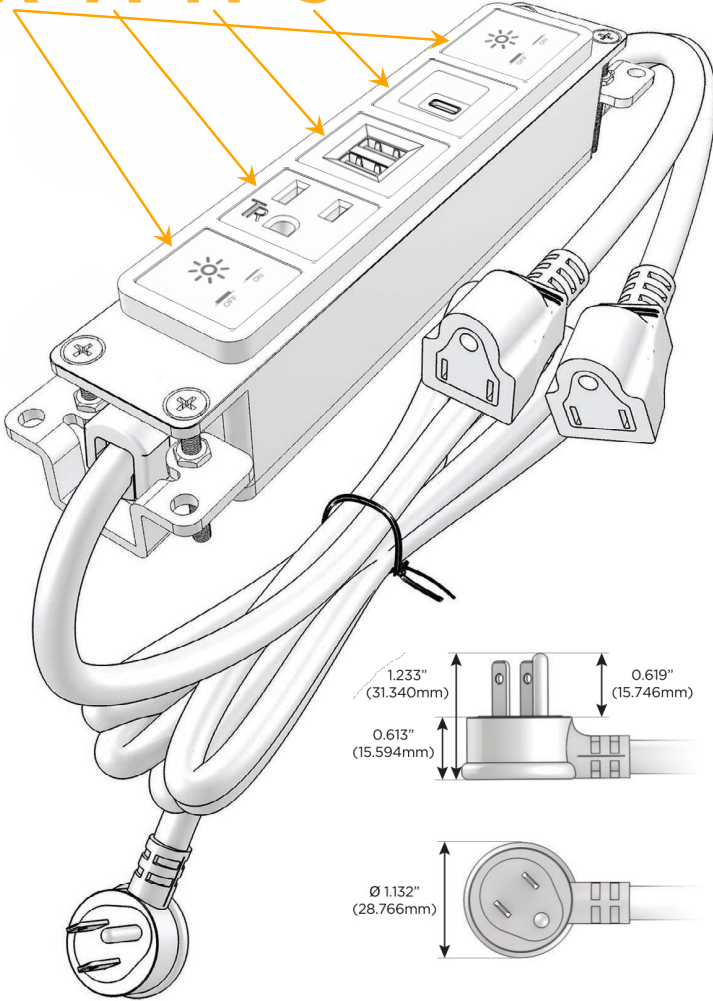

M-POWER-5T

AC POWER & DATA CONNECTIVITY SOLUTION

M-POWER-5T-XAMSX-BRAB

Specs:

Modules/Ports:

- **X** Switched AC
- **A** Tamper Resistant AC Receptacle
- **M** Double USB-A (Fast Charging Ports - 18W)
- **S** USB-C (25W High Speed Charging Port)

X A M S