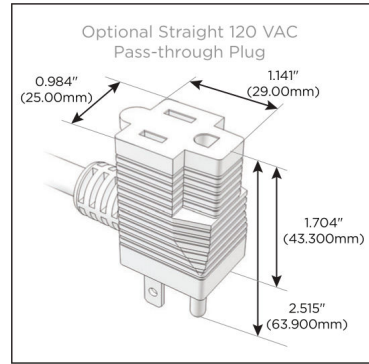

M-POWER-5T

AC POWER & DATA CONNECTIVITY SOLUTION

M-POWER-5T-XAMSX-BRAB

Specs:

Modules/Ports:

- **X** Switched AC
- **A** Tamper Resistant AC Receptacle
- **M** Double USB-A (Fast Charging Ports - 18W)
- **S** USB-C (25W High Speed Charging Port)

X A M S