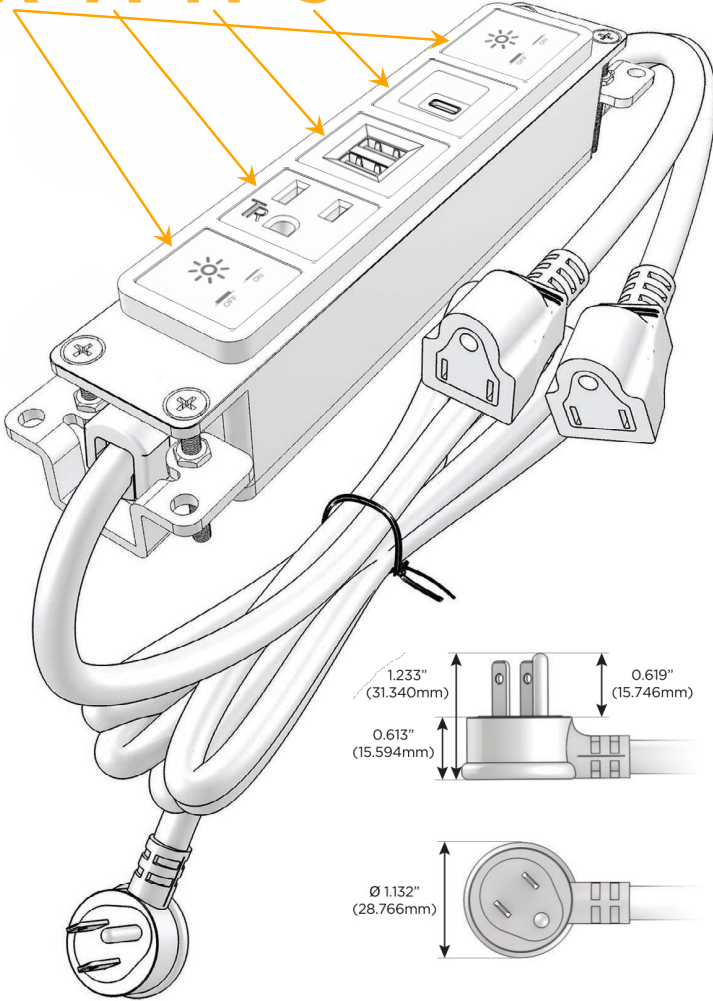

M-POWER-5T

AC POWER & DATA CONNECTIVITY SOLUTION

M-POWER-5T-XAMSX-BRAAB

Specs:

Modules/Ports:

- **X** Switched AC
- **A** Tamper Resistant AC Receptacle
- **M** Double USB-A (Fast Charging Ports - 18W)
- **S** USB-C (25W High Speed Charging Port)

X A M S