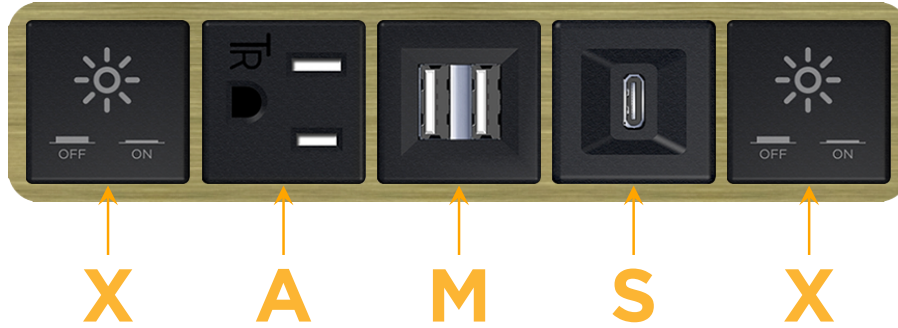

M-POWER-5T

AC POWER & DATA CONNECTIVITY SOLUTION

M-POWER-5T-XAMSX-BRAAB

Distributed by

Mormax Company, Inc.

8 Westchester Plaza

Elmsford, NY 10523

914-699-0101

sales@mormax.com

mormax.com

Metro Light & Power's line of power & data solutions offers sophisticated design elements combined with greater ease of installation. Streamlined and low-profile, enhanced by side-exiting cords, our outlets advance the industry with their cutting edge look and feel. We believe flexibility is key, and we provide a variety of mounting options, including the ability to mount in limited spaces. Our outlets are available in many finishes and configurations, in addition to a custom color and finish capability for our clients.

Bezel Finish: **BRASS ANTIQUED (ABS)**

Custom Finishes Available M-POWER-5T-XAMSX-BRAAB

Features:

Module/Port Options:

- A Tamper Resistant AC Receptacle
- E USB-A & USB-C (20W)
- M Double USB-A (Fast Charging Ports - 18W)
- H HDMI
- 6 CAT 6
- 12 RJ 12
- X Switched AC
- Y 3-Way Switch (Low Voltage)
- V USB-C (45W High Speed Charging Port)
- S USB-C (25W High Speed Charging Port)
- R Switched AC (Rocker Switch)
- D Dimmer Switch

Plug:

- Supplied with Low Profile Flat 45° Angle 120 VAC Plug
- Optional Standard Straight 120 VAC Plug
- Optional Straight 120 VAC Pass-through Plug

- CLEAN, COMPACT DESIGN
- STREAMLINED
- LOW PROFILE
- SIDE-EXITING CORDS
- PLUG & PLAY
- 6' AC CORD & PLUG (FLAT PLUG STANDARD)
- CUSTOMIZABLE CONFIGURATIONS AND FINISHES
- UL LISTED FOR MOUNTING IN FURNITURE
- 15A