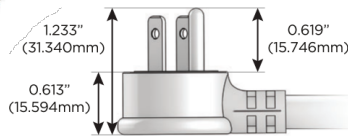

M-POWER-5T

AC POWER & DATA CONNECTIVITY SOLUTION

M-POWER-5T-XAMSX-BRAAB

Specs:

Modules/Ports:

- **X** Switched AC
- **A** Tamper Resistant AC Receptacle
- **M** Double USB-A (Fast Charging Ports - 18W)
- **S** USB-C (25W High Speed Charging Port)

X A M S