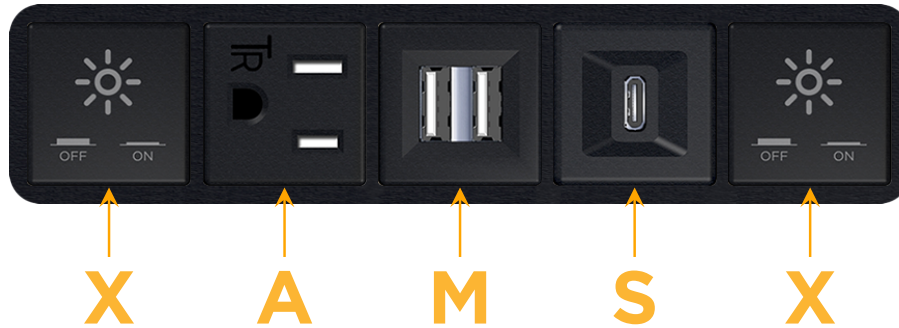

M-POWER-5T

AC POWER & DATA CONNECTIVITY SOLUTION

M-POWER-5T-XAMSX-BAB

Distributed by

Mormax Company, Inc.

8 Westchester Plaza

Elmsford, NY 10523

914-699-0101

sales@mormax.com

mormax.com

Metro Light & Power's line of power & data solutions offers sophisticated design elements combined with greater ease of installation. Streamlined and low-profile, enhanced by side-exiting cords, our outlets advance the industry with their cutting edge look and feel. We believe flexibility is key, and we provide a variety of mounting options, including the ability to mount in limited spaces. Our outlets are available in many finishes and configurations, in addition to a custom color and finish capability for our clients.

Bezel Finish: **BLACK (ABS)**

Custom Finishes Available M-POWER-5T-XAMSX-BAB

Features:

Module/Port Options:

- **A** Tamper Resistant AC Receptacle
- **E** USB-A & USB-C (20W)
- **M** Double USB-A (Fast Charging Ports - 18W)
- **H** HDMI
- **6** CAT 6
- **12** RJ 12
- **X** Switched AC
- **Y** 3-Way Switch (Low Voltage)
- **V** USB-C (45W High Speed Charging Port)
- **S** USB-C (25W High Speed Charging Port)
- **R** Switched AC (Rocker Switch)
- **D** Dimmer Switch

Plug:

Supplied with Low Profile Flat 45° Angle 120 VAC Plug

Optional Standard Straight 120 VAC Plug

Optional Straight 120 VAC Pass-through Plug

- CLEAN, COMPACT DESIGN
- STREAMLINED
- LOW PROFILE
- SIDE-EXITING CORDS
- PLUG & PLAY
- 6' AC CORD & PLUG (FLAT PLUG STANDARD)
- CUSTOMIZABLE CONFIGURATIONS AND FINISHES
- UL LISTED FOR MOUNTING IN FURNITURE
- 15A