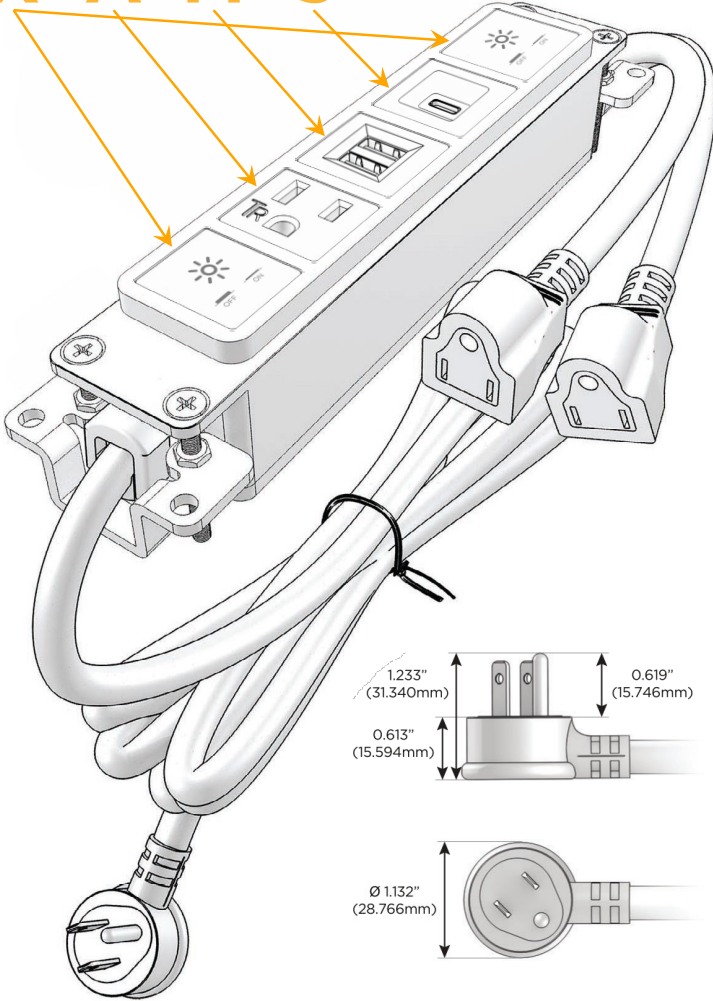

M-POWER-5T

AC POWER & DATA CONNECTIVITY SOLUTION

M-POWER-5T-XAMSX-BAB

Specs:

Modules/Ports:

- **X** Switched AC
- **A** Tamper Resistant AC Receptacle
- **M** Double USB-A (Fast Charging Ports - 18W)
- **S** USB-C (25W High Speed Charging Port)

X A M S