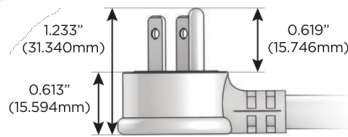

M-POWER-5T

AC POWER & DATA CONNECTIVITY SOLUTION

M-POWER-5T-XAMSX-BAB

Specs:

Modules/Ports:

- **X** Switched AC
- **A** Tamper Resistant AC Receptacle
- **M** Double USB-A (Fast Charging Ports - 18W)
- **S** USB-C (25W High Speed Charging Port)

X A M S