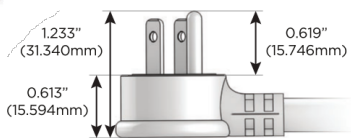

M-POWER-5T

AC POWER & DATA CONNECTIVITY SOLUTION

M-POWER-5T-XAMAX-WAB

Specs:

Modules/Ports:

- X** Switched AC
- A** Tamper Resistant AC Receptacle
- M** Double USB-A (Fast Charging Ports - 18W)

X A M

Distributed by