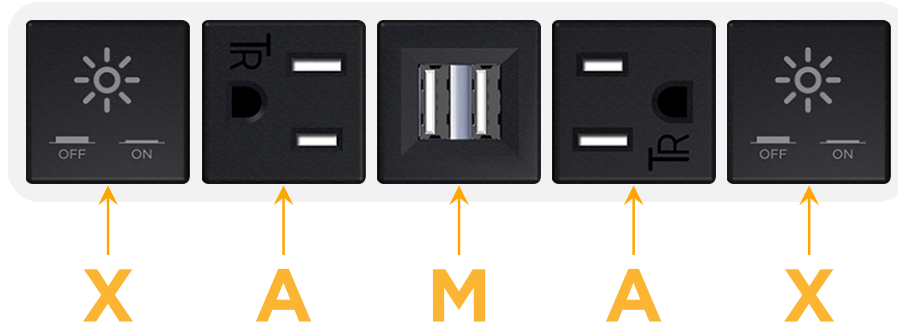

Bezel Finish: **WHITE (ABS)**

Custom Finishes Available M-POWER-5T-XAMAX-WAB

Features:

Module/Port Options:

- A** Tamper Resistant AC Receptacle
- E** USB-A & USB-C (20W)
- M** Double USB-A (Fast Charging Ports - 18W)
- H** HDMI
- 6** CAT 6
- 12** RJ 12
- X** Switched AC
- Y** 3-Way Switch (Low Voltage)
- V** USB-C (45W High Speed Charging Port)
- S** USB-C (25W High Speed Charging Port)
- R** Switched AC (Rocker Switch)
- D** Dimmer Switch

Plug:

Supplied with Low Profile Flat 45° Angle 120 VAC Plug

Optional Standard Straight 120 VAC Plug

Optional Straight 120 VAC Pass-through Plug

- CLEAN, COMPACT DESIGN
- STREAMLINED
- LOW PROFILE
- SIDE-EXITING CORDS
- PLUG & PLAY
- 6' AC CORD & PLUG (FLAT PLUG STANDARD)
- CUSTOMIZABLE CONFIGURATIONS AND FINISHES
- UL LISTED FOR MOUNTING IN FURNITURE
- 15A

M-POWER-5T

AC POWER & DATA CONNECTIVITY SOLUTION

M-POWER-5T-XAMAX-WAB

Specs:

Modules/Ports:

- X** Switched AC
- A** Tamper Resistant AC Receptacle
- M** Double USB-A (Fast Charging Ports - 18W)

X A M

Distributed by