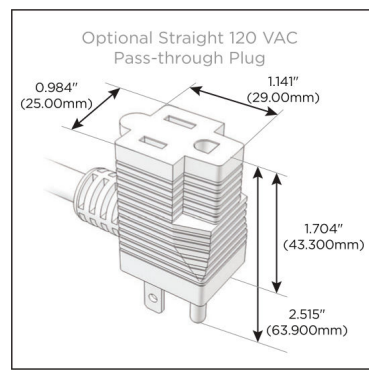

Plug:

Supplied with Low Profile Flat 45° Angle 120 VAC Plug

Optional Standard Straight 120 VAC Plug

Optional Straight 120 VAC Pass-through Plug

- CLEAN, COMPACT DESIGN
- STREAMLINED
- LOW PROFILE
- SIDE-EXITING CORDS
- PLUG & PLAY
- 6' AC CORD & PLUG (FLAT PLUG STANDARD)
- CUSTOMIZABLE CONFIGURATIONS AND FINISHES
- UL LISTED FOR MOUNTING IN FURNITURE
- 15A

M-POWER-5T

AC POWER & DATA CONNECTIVITY SOLUTION

M-POWER-5T-XAMAX-WAB

Specs:

Modules/Ports:

- X** Switched AC
- A** Tamper Resistant AC Receptacle
- M** Double USB-A (Fast Charging Ports - 18W)

X A M

Distributed by