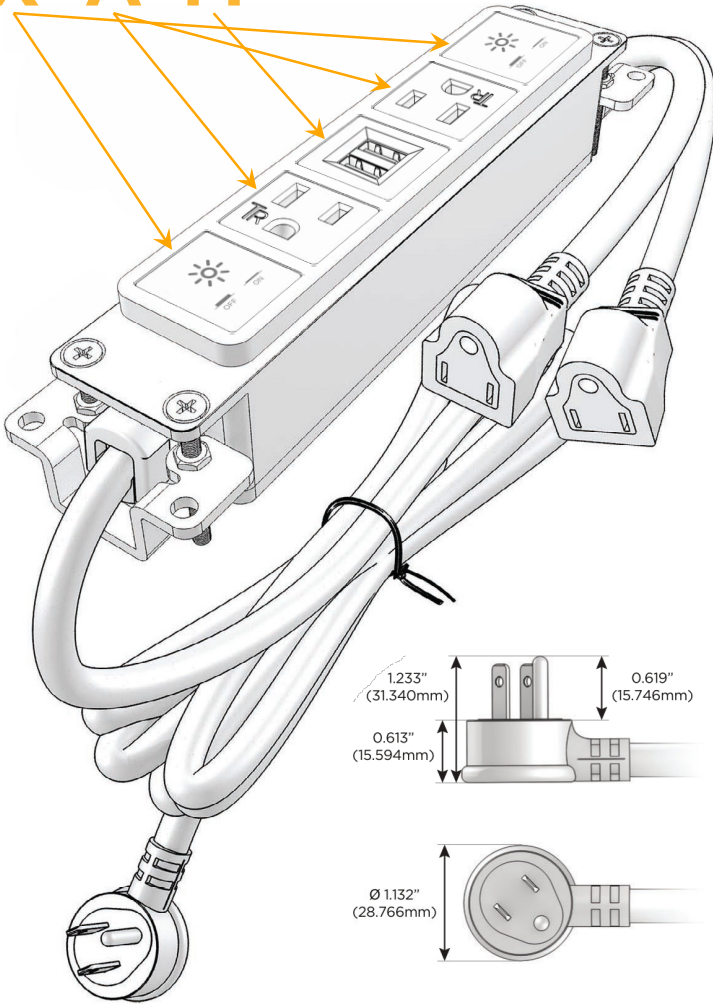

Bezel Finish: **WHITE (ABS)**

Custom Finishes Available M-POWER-5T-XAMAX-WAB

Features:

Module/Port Options:

- A** Tamper Resistant AC Receptacle
- E** USB-A & USB-C (20W)
- M** Double USB-A (Fast Charging Ports - 18W)
- H** HDMI
- 6** CAT 6
- 12** RJ 12
- X** Switched AC
- Y** 3-Way Switch (Low Voltage)
- V** USB-C (45W High Speed Charging Port)
- S** USB-C (25W High Speed Charging Port)
- R** Switched AC (Rocker Switch)
- D** Dimmer Switch

Plug:

Supplied with Low Profile Flat 45° Angle 120 VAC Plug

Optional Standard Straight 120 VAC Plug

Optional Straight 120 VAC Pass-through Plug

- CLEAN, COMPACT DESIGN
- STREAMLINED
- LOW PROFILE
- SIDE-EXITING CORDS
- PLUG & PLAY
- 6' AC CORD & PLUG (FLAT PLUG STANDARD)
- CUSTOMIZABLE CONFIGURATIONS AND FINISHES
- UL LISTED FOR MOUNTING IN FURNITURE
- 15A

M-POWER-5T

AC POWER & DATA CONNECTIVITY SOLUTION

M-POWER-5T-XAMAX-WAB

Specs:

Modules/Ports:

- X** Switched AC
- A** Tamper Resistant AC Receptacle
- M** Double USB-A (Fast Charging Ports - 18W)

X A M

Distributed by