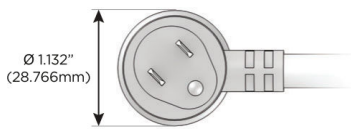

Plug:

Supplied with Low Profile Flat 45° Angle 120 VAC Plug

Optional Standard Straight 120 VAC Plug

Optional Straight 120 VAC Pass-through Plug

- CLEAN, COMPACT DESIGN
- STREAMLINED
- LOW PROFILE
- SIDE-EXITING CORDS
- PLUG & PLAY
- 6' AC CORD & PLUG (FLAT PLUG STANDARD)
- CUSTOMIZABLE CONFIGURATIONS AND FINISHES
- UL LISTED FOR MOUNTING IN FURNITURE
- 15A

M-POWER-5T

AC POWER & DATA CONNECTIVITY SOLUTION

M-POWER-5T-XAMAX-WAB

Specs:

Modules/Ports:

- X** Switched AC
- A** Tamper Resistant AC Receptacle
- M** Double USB-A (Fast Charging Ports - 18W)

X A M

Distributed by