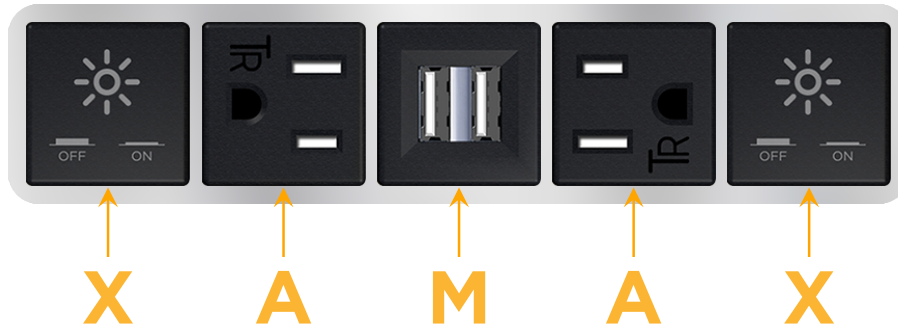

M-POWER-5T

AC POWER & DATA CONNECTIVITY SOLUTION

M-POWER-5T-XAMAX-SS8B

Distributed by

Mormax Company, Inc.

8 Westchester Plaza

Elmsford, NY 10523

914-699-0101

sales@mormax.com

mormax.com

Metro Light & Power's line of power & data solutions offers sophisticated design elements combined with greater ease of installation. Streamlined and low-profile, enhanced by side-exiting cords, our outlets advance the industry with their cutting edge look and feel. We believe flexibility is key, and we provide a variety of mounting options, including the ability to mount in limited spaces. Our outlets are available in many finishes and configurations, in addition to a custom color and finish capability for our clients.

Bezel Finish: **STAINLESS STEEL MIRROR FINISH**

Custom Finishes Available M-POWER-5T-XAMAX-SS8B

Features:

Module/Port Options:

- **A** Tamper Resistant AC Receptacle
- **E** USB-A & USB-C (20W)
- **M** Double USB-A (Fast Charging Ports - 18W)
- **H** HDMI
- **6** CAT 6
- **12** RJ 12
- **X** Switched AC
- **Y** 3-Way Switch (Low Voltage)
- **V** USB-C (45W High Speed Charging Port)
- **S** USB-C (25W High Speed Charging Port)
- **R** Switched AC (Rocker Switch)
- **D** Dimmer Switch

Plug:

Supplied with Low Profile Flat 45° Angle 120 VAC Plug

Optional Standard Straight 120 VAC Plug

Optional Straight 120 VAC Pass-through Plug

- CLEAN, COMPACT DESIGN
- STREAMLINED
- LOW PROFILE
- SIDE-EXITING CORDS
- PLUG & PLAY
- 6' AC CORD & PLUG (FLAT PLUG STANDARD)
- CUSTOMIZABLE CONFIGURATIONS AND FINISHES
- UL LISTED FOR MOUNTING IN FURNITURE
- 15A