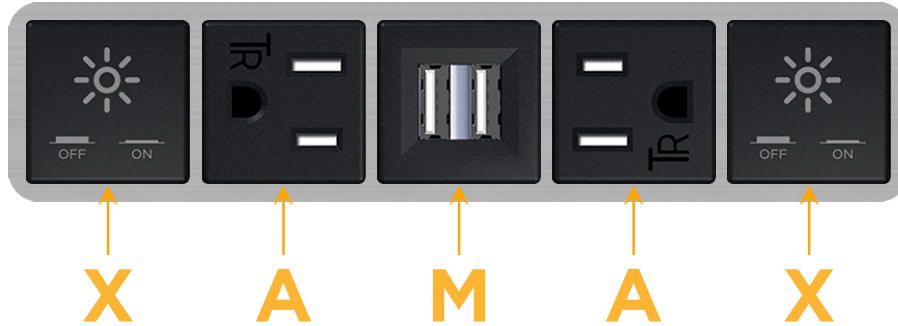

Bezel Finish: **STAINLESS STEEL BRUSHED**

Custom Finishes Available M-POWER-5T-XAMAX-SS4B

Features:

Module/Port Options:

- A** Tamper Resistant AC Receptacle
- E** USB-A & USB-C (20W)
- M** Double USB-A (Fast Charging Ports - 18W)
- H** HDMI
- 6** CAT 6
- 12** RJ 12
- X** Switched AC
- Y** 3-Way Switch (Low Voltage)
- V** USB-C (45W High Speed Charging Port)
- S** USB-C (25W High Speed Charging Port)
- R** Switched AC (Rocker Switch)
- D** Dimmer Switch

Plug:

Supplied with Low Profile Flat 45° Angle 120 VAC Plug

Optional Standard Straight 120 VAC Plug

Optional Straight 120 VAC Pass-through Plug

- CLEAN, COMPACT DESIGN
- STREAMLINED
- LOW PROFILE
- SIDE-EXITING CORDS
- PLUG & PLAY
- 6' AC CORD & PLUG (FLAT PLUG STANDARD)
- CUSTOMIZABLE CONFIGURATIONS AND FINISHES
- UL LISTED FOR MOUNTING IN FURNITURE
- 15A

M-POWER-5T

AC POWER & DATA CONNECTIVITY SOLUTION

M-POWER-5T-XAMAX-SS4B

Specs:

Modules/Ports:

- X** Switched AC
- A** Tamper Resistant AC Receptacle
- M** Double USB-A (Fast Charging Ports - 18W)

X A M

Distributed by