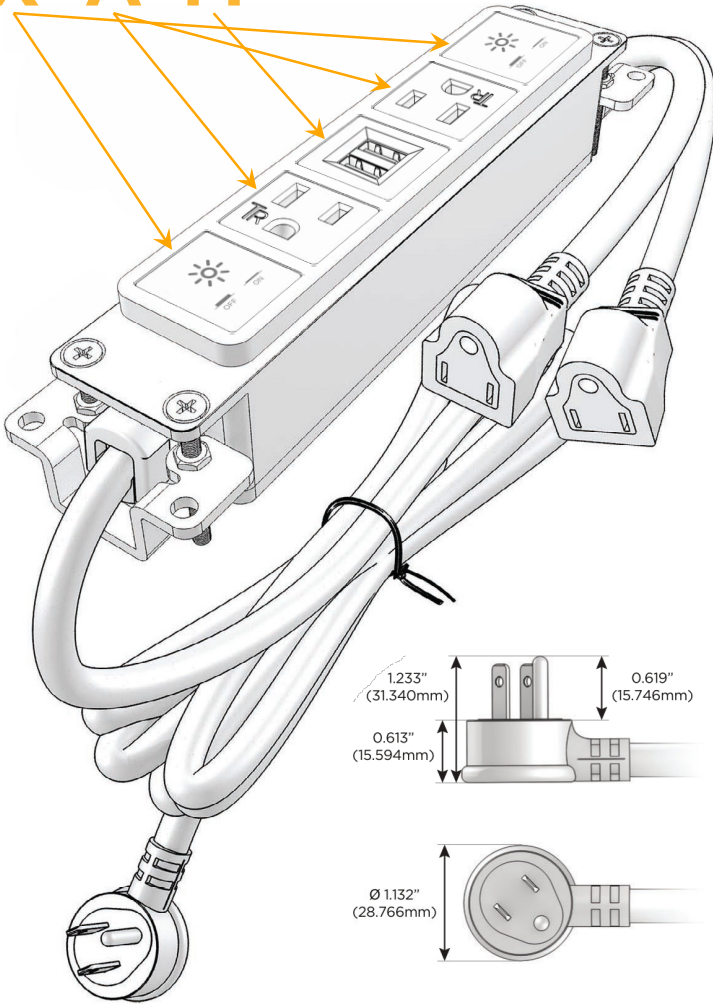

Bezel Finish: **STAINLESS STEEL BRUSHED**

Custom Finishes Available M-POWER-5T-XAMAX-SS4B

Features:

Module/Port Options:

- A** Tamper Resistant AC Receptacle
- E** USB-A & USB-C (20W)
- M** Double USB-A (Fast Charging Ports - 18W)
- H** HDMI
- 6** CAT 6
- 12** RJ 12
- X** Switched AC
- Y** 3-Way Switch (Low Voltage)
- V** USB-C (45W High Speed Charging Port)
- S** USB-C (25W High Speed Charging Port)
- R** Switched AC (Rocker Switch)
- D** Dimmer Switch

Plug:

Supplied with Low Profile Flat 45° Angle 120 VAC Plug

Optional Standard Straight 120 VAC Plug

Optional Straight 120 VAC Pass-through Plug

- CLEAN, COMPACT DESIGN
- STREAMLINED
- LOW PROFILE
- SIDE-EXITING CORDS
- PLUG & PLAY
- 6' AC CORD & PLUG (FLAT PLUG STANDARD)
- CUSTOMIZABLE CONFIGURATIONS AND FINISHES
- UL LISTED FOR MOUNTING IN FURNITURE
- 15A

M-POWER-5T

AC POWER & DATA CONNECTIVITY SOLUTION

M-POWER-5T-XAMAX-SS4B

Specs:

Modules/Ports:

- X** Switched AC
- A** Tamper Resistant AC Receptacle
- M** Double USB-A (Fast Charging Ports - 18W)

X A M

Distributed by