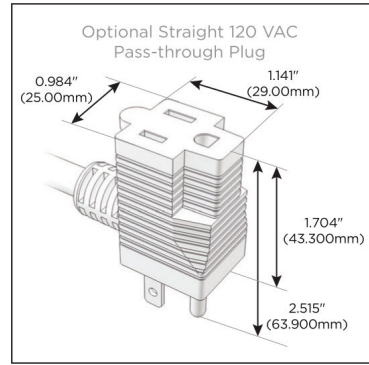

Plug:

Supplied with Low Profile Flat 45° Angle 120 VAC Plug

Optional Standard Straight 120 VAC Plug

Optional Straight 120 VAC Pass-through Plug

- CLEAN, COMPACT DESIGN
- STREAMLINED
- LOW PROFILE
- SIDE-EXITING CORDS
- PLUG & PLAY
- 6' AC CORD & PLUG (FLAT PLUG STANDARD)
- CUSTOMIZABLE CONFIGURATIONS AND FINISHES
- UL LISTED FOR MOUNTING IN FURNITURE
- 15A

M-POWER-5T

AC POWER & DATA CONNECTIVITY SOLUTION

M-POWER-5T-XAMAX-SS4B

Specs:

Modules/Ports:

- X** Switched AC
- A** Tamper Resistant AC Receptacle
- M** Double USB-A (Fast Charging Ports - 18W)

X A M

Distributed by