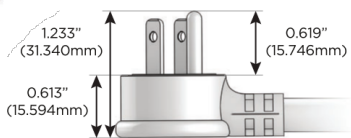

M-POWER-5T

AC POWER & DATA CONNECTIVITY SOLUTION

M-POWER-5T-XAMAX-SS4B

Specs:

Modules/Ports:

- X** Switched AC
- A** Tamper Resistant AC Receptacle
- M** Double USB-A (Fast Charging Ports - 18W)

X A M

Distributed by