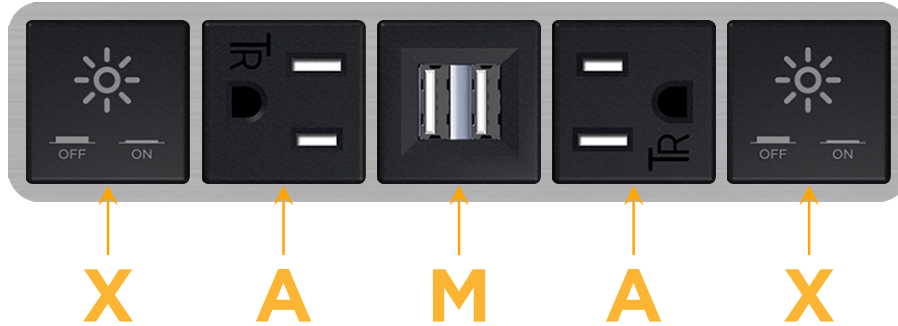

M-POWER-5T

AC POWER & DATA CONNECTIVITY SOLUTION

M-POWER-5T-XAMAX-SS4AB

Distributed by

Mormax Company, Inc.

8 Westchester Plaza

Elmsford, NY 10523

914-699-0101

sales@mormax.com

mormax.com

Metro Light & Power's line of power & data solutions offers sophisticated design elements combined with greater ease of installation. Streamlined and low-profile, enhanced by side-exiting cords, our outlets advance the industry with their cutting edge look and feel. We believe flexibility is key, and we provide a variety of mounting options, including the ability to mount in limited spaces. Our outlets are available in many finishes and configurations, in addition to a custom color and finish capability for our clients.

Bezel Finish: **BRUSHED STAINLESS (ABS)**

Custom Finishes Available M-POWER-5T-XAMAX-SS4AB

Features:

Module/Port Options:

- **A** Tamper Resistant AC Receptacle
- **E** USB-A & USB-C (20W)
- **M** Double USB-A (Fast Charging Ports - 18W)
- **H** HDMI
- **6** CAT 6
- **12** RJ 12
- **X** Switched AC
- **Y** 3-Way Switch (Low Voltage)
- **V** USB-C (45W High Speed Charging Port)
- **S** USB-C (25W High Speed Charging Port)
- **R** Switched AC (Rocker Switch)
- **D** Dimmer Switch

Plug:

Supplied with Low Profile Flat 45° Angle 120 VAC Plug

Optional Standard Straight 120 VAC Plug

Optional Straight 120 VAC Pass-through Plug

- CLEAN, COMPACT DESIGN
- STREAMLINED
- LOW PROFILE
- SIDE-EXITING CORDS
- PLUG & PLAY
- 6' AC CORD & PLUG (FLAT PLUG STANDARD)
- CUSTOMIZABLE CONFIGURATIONS AND FINISHES
- UL LISTED FOR MOUNTING IN FURNITURE
- 15A