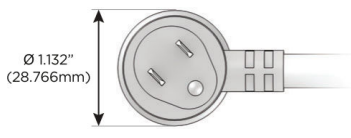

Plug:

Supplied with Low Profile Flat 45° Angle 120 VAC Plug

Optional Standard Straight 120 VAC Plug

Optional Straight 120 VAC Pass-through Plug

- CLEAN, COMPACT DESIGN
- STREAMLINED
- LOW PROFILE
- SIDE-EXITING CORDS
- PLUG & PLAY
- 6' AC CORD & PLUG (FLAT PLUG STANDARD)
- CUSTOMIZABLE CONFIGURATIONS AND FINISHES
- UL LISTED FOR MOUNTING IN FURNITURE
- 15A

M-POWER-5T

AC POWER & DATA CONNECTIVITY SOLUTION

M-POWER-5T-XAMAX-SAB

Specs:

Modules/Ports:

- X** Switched AC
- A** Tamper Resistant AC Receptacle
- M** Double USB-A (Fast Charging Ports - 18W)

X A M

Distributed by