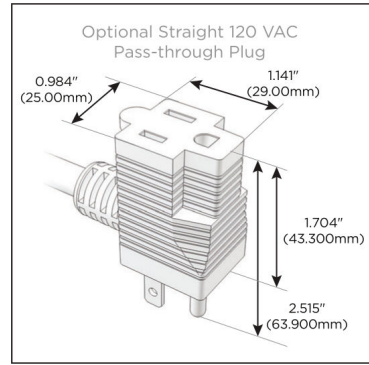

Plug:

Supplied with Low Profile Flat 45° Angle 120 VAC Plug

Optional Standard Straight 120 VAC Plug

Optional Straight 120 VAC Pass-through Plug

- CLEAN, COMPACT DESIGN
- STREAMLINED
- LOW PROFILE
- SIDE-EXITING CORDS
- PLUG & PLAY
- 6' AC CORD & PLUG (FLAT PLUG STANDARD)
- CUSTOMIZABLE CONFIGURATIONS AND FINISHES
- UL LISTED FOR MOUNTING IN FURNITURE
- 15A

M-POWER-5T

AC POWER & DATA CONNECTIVITY SOLUTION

M-POWER-5T-XAMAX-SAB

Specs:

Modules/Ports:

- X** Switched AC
- A** Tamper Resistant AC Receptacle
- M** Double USB-A (Fast Charging Ports - 18W)

X A M

Distributed by