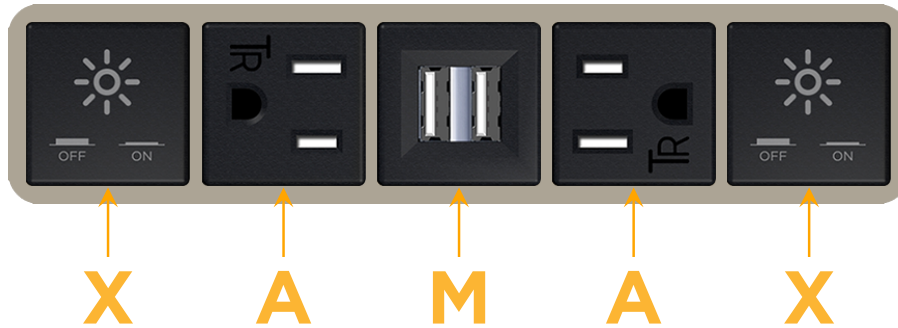

Bezel Finish: **SATIN NICKEL (ABS)**

Custom Finishes Available M-POWER-5T-XAMAX-SAB

Features:

Module/Port Options:

- A** Tamper Resistant AC Receptacle
- E** USB-A & USB-C (20W)
- M** Double USB-A (Fast Charging Ports - 18W)
- H** HDMI
- 6** CAT 6
- 12** RJ 12
- X** Switched AC
- Y** 3-Way Switch (Low Voltage)
- V** USB-C (45W High Speed Charging Port)
- S** USB-C (25W High Speed Charging Port)
- R** Switched AC (Rocker Switch)
- D** Dimmer Switch

Plug:

Supplied with Low Profile Flat 45° Angle 120 VAC Plug

Optional Standard Straight 120 VAC Plug

Optional Straight 120 VAC Pass-through Plug

- CLEAN, COMPACT DESIGN
- STREAMLINED
- LOW PROFILE
- SIDE-EXITING CORDS
- PLUG & PLAY
- 6' AC CORD & PLUG (FLAT PLUG STANDARD)
- CUSTOMIZABLE CONFIGURATIONS AND FINISHES
- UL LISTED FOR MOUNTING IN FURNITURE
- 15A

M-POWER-5T

AC POWER & DATA CONNECTIVITY SOLUTION

M-POWER-5T-XAMAX-SAB

Specs:

Modules/Ports:

- X** Switched AC
- A** Tamper Resistant AC Receptacle
- M** Double USB-A (Fast Charging Ports - 18W)

X A M

Distributed by