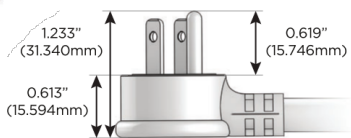

M-POWER-5T

AC POWER & DATA CONNECTIVITY SOLUTION

M-POWER-5T-XAMAX-SAB

Specs:

Modules/Ports:

- X** Switched AC
- A** Tamper Resistant AC Receptacle
- M** Double USB-A (Fast Charging Ports - 18W)

X A M

Distributed by