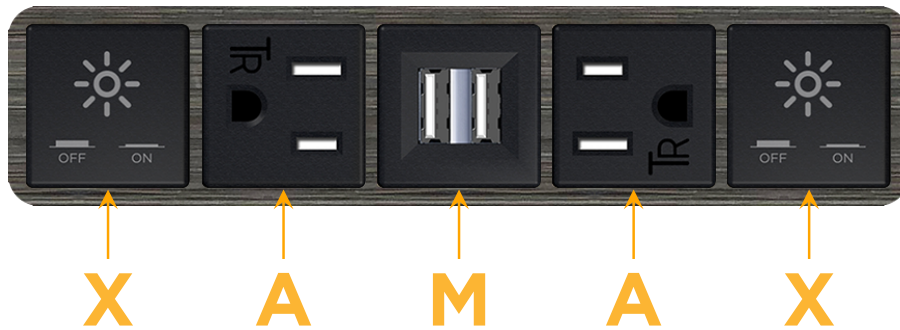

Bezel Finish: **GUNMETAL (ABS)**

Custom Finishes Available M-POWER-5T-XAMAX-S3AB

Features:

Module/Port Options:

- A Tamper Resistant AC Receptacle
- E USB-A & USB-C (20W)
- M Double USB-A (Fast Charging Ports - 18W)
- H HDMI
- 6 CAT 6
- 12 RJ 12
- X Switched AC
- Y 3-Way Switch (Low Voltage)
- V USB-C (45W High Speed Charging Port)
- S USB-C (25W High Speed Charging Port)
- R Switched AC (Rocker Switch)
- D Dimmer Switch

Plug:

- Supplied with Low Profile Flat 45° Angle 120 VAC Plug
- Optional Standard Straight 120 VAC Plug
- Optional Straight 120 VAC Pass-through Plug

- CLEAN, COMPACT DESIGN
- STREAMLINED
- LOW PROFILE
- SIDE-EXITING CORDS
- PLUG & PLAY
- 6' AC CORD & PLUG (FLAT PLUG STANDARD)
- CUSTOMIZABLE CONFIGURATIONS AND FINISHES
- UL LISTED FOR MOUNTING IN FURNITURE
- 15A

M-POWER-5T

AC POWER & DATA CONNECTIVITY SOLUTION

M-POWER-5T-XAMAX-S3AB

Specs:

Modules/Ports:

- X** Switched AC
- A** Tamper Resistant AC Receptacle
- M** Double USB-A (Fast Charging Ports - 18W)

X A M

Distributed by