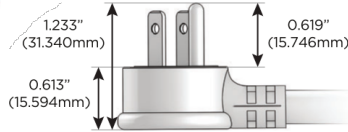

M-POWER-5T

AC POWER & DATA CONNECTIVITY SOLUTION

M-POWER-5T-XAMAX-S3AB

Specs:

Modules/Ports:

- X** Switched AC
- A** Tamper Resistant AC Receptacle
- M** Double USB-A (Fast Charging Ports - 18W)

X A M

Distributed by