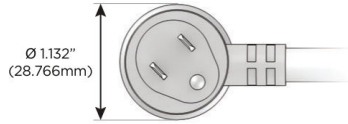

Plug:

- Supplied with Low Profile Flat 45° Angle 120 VAC Plug
- Optional Standard Straight 120 VAC Plug
- Optional Straight 120 VAC Pass-through Plug

- CLEAN, COMPACT DESIGN
- STREAMLINED
- LOW PROFILE
- SIDE-EXITING CORDS
- PLUG & PLAY
- 6' AC CORD & PLUG (FLAT PLUG STANDARD)
- CUSTOMIZABLE CONFIGURATIONS AND FINISHES
- UL LISTED FOR MOUNTING IN FURNITURE
- 15A

M-POWER-5T

AC POWER & DATA CONNECTIVITY SOLUTION

M-POWER-5T-XAMAX-S3AB

Specs:

Modules/Ports:

- X** Switched AC
- A** Tamper Resistant AC Receptacle
- M** Double USB-A (Fast Charging Ports - 18W)

X A M

Distributed by