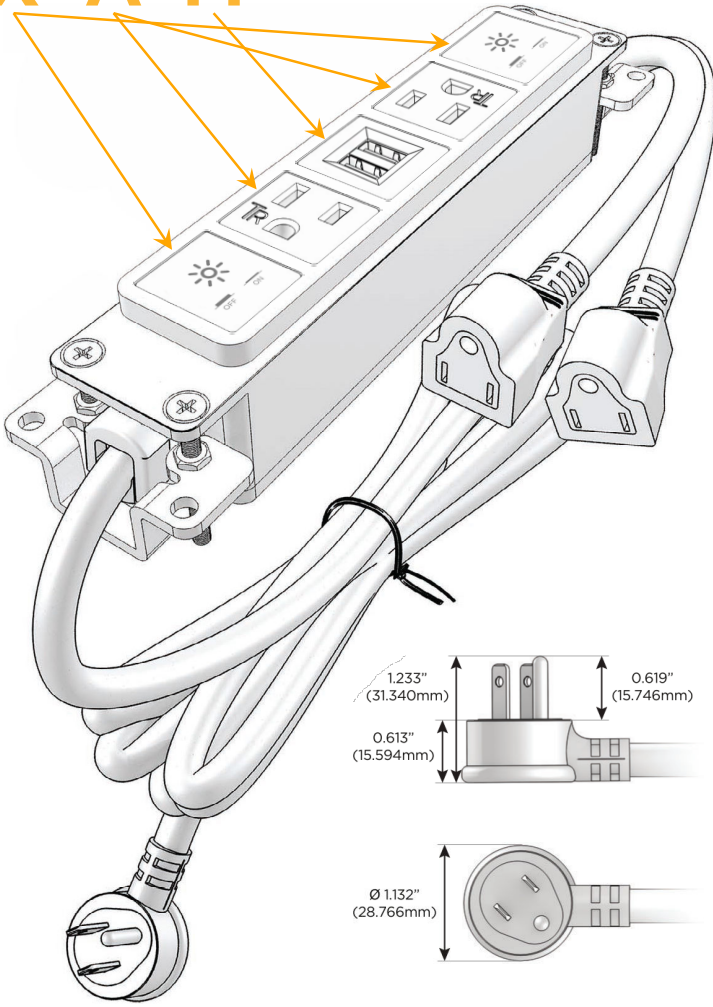

Bezel Finish: **GUNMETAL (ABS)**

Custom Finishes Available M-POWER-5T-XAMAX-S3AB

Features:

Module/Port Options:

- A Tamper Resistant AC Receptacle
- E USB-A & USB-C (20W)
- M Double USB-A (Fast Charging Ports - 18W)
- H HDMI
- 6 CAT 6
- 12 RJ 12
- X Switched AC
- Y 3-Way Switch (Low Voltage)
- V USB-C (45W High Speed Charging Port)
- S USB-C (25W High Speed Charging Port)
- R Switched AC (Rocker Switch)
- D Dimmer Switch

Plug:

- Supplied with Low Profile Flat 45° Angle 120 VAC Plug
- Optional Standard Straight 120 VAC Plug
- Optional Straight 120 VAC Pass-through Plug

- CLEAN, COMPACT DESIGN
- STREAMLINED
- LOW PROFILE
- SIDE-EXITING CORDS
- PLUG & PLAY
- 6' AC CORD & PLUG (FLAT PLUG STANDARD)
- CUSTOMIZABLE CONFIGURATIONS AND FINISHES
- UL LISTED FOR MOUNTING IN FURNITURE
- 15A

M-POWER-5T

AC POWER & DATA CONNECTIVITY SOLUTION

M-POWER-5T-XAMAX-S3AB

Specs:

Modules/Ports:

- X** Switched AC
- A** Tamper Resistant AC Receptacle
- M** Double USB-A (Fast Charging Ports - 18W)

X A M

Distributed by