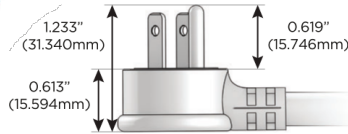

M-POWER-5T

AC POWER & DATA CONNECTIVITY SOLUTION

M-POWER-5T-XAMAX-MAB

Specs:

Modules/Ports:

- X** Switched AC
- A** Tamper Resistant AC Receptacle
- M** Double USB-A (Fast Charging Ports - 18W)

X A M

Distributed by