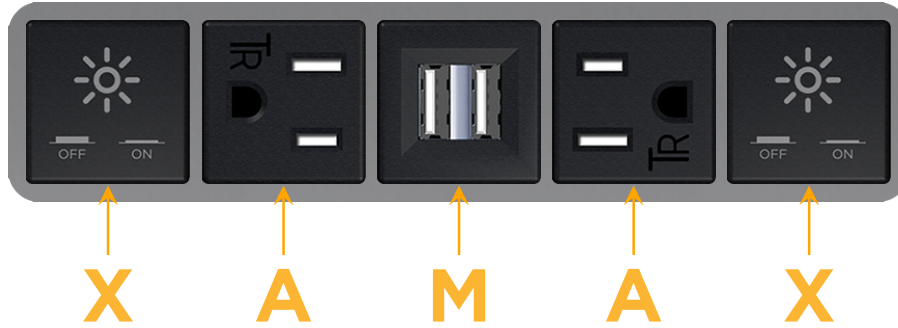

Bezel Finish: **MAGNESIUM (ABS)**

Custom Finishes Available M-POWER-5T-XAMAX-MAB

Features:

Module/Port Options:

- A** Tamper Resistant AC Receptacle
- E** USB-A & USB-C (20W)
- M** Double USB-A (Fast Charging Ports - 18W)
- H** HDMI
- 6** CAT 6
- 12** RJ 12
- X** Switched AC
- Y** 3-Way Switch (Low Voltage)
- V** USB-C (45W High Speed Charging Port)
- S** USB-C (25W High Speed Charging Port)
- R** Switched AC (Rocker Switch)
- D** Dimmer Switch

Plug:

Supplied with Low Profile Flat 45° Angle 120 VAC Plug

Optional Standard Straight 120 VAC Plug

Optional Straight 120 VAC Pass-through Plug

- CLEAN, COMPACT DESIGN
- STREAMLINED
- LOW PROFILE
- SIDE-EXITING CORDS
- PLUG & PLAY
- 6' AC CORD & PLUG (FLAT PLUG STANDARD)
- CUSTOMIZABLE CONFIGURATIONS AND FINISHES
- UL LISTED FOR MOUNTING IN FURNITURE
- 15A

M-POWER-5T

AC POWER & DATA CONNECTIVITY SOLUTION

M-POWER-5T-XAMAX-MAB

Specs:

Modules/Ports:

- X** Switched AC
- A** Tamper Resistant AC Receptacle
- M** Double USB-A (Fast Charging Ports - 18W)

X A M

Distributed by