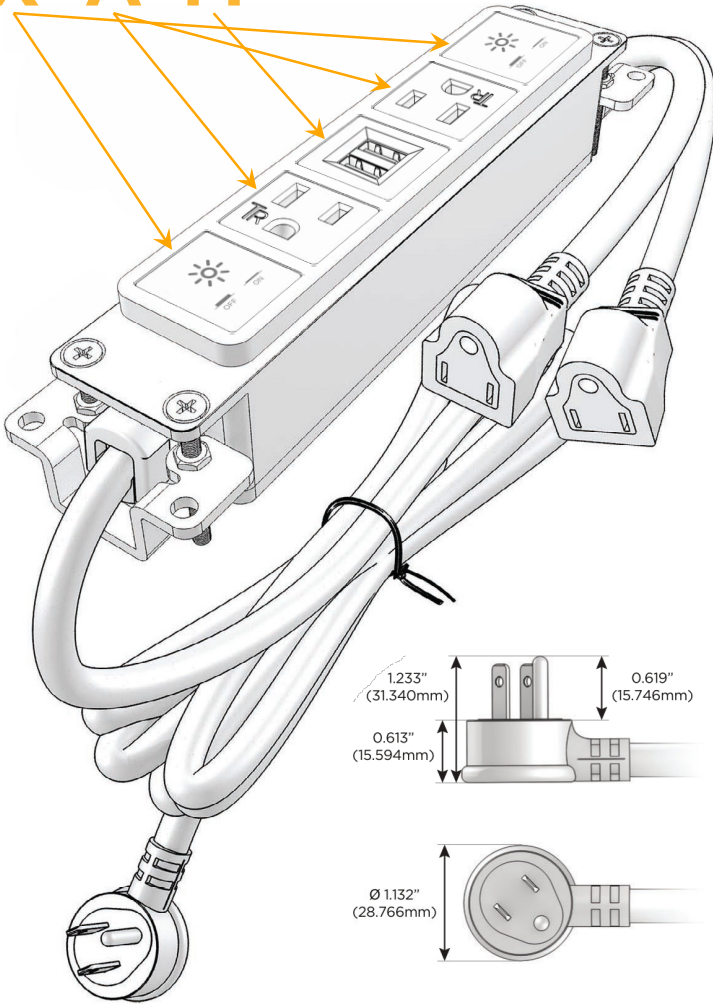

Bezel Finish: **MAGNESIUM (ABS)**

Custom Finishes Available M-POWER-5T-XAMAX-MAB

Features:

Module/Port Options:

- A** Tamper Resistant AC Receptacle
- E** USB-A & USB-C (20W)
- M** Double USB-A (Fast Charging Ports - 18W)
- H** HDMI
- 6** CAT 6
- 12** RJ 12
- X** Switched AC
- Y** 3-Way Switch (Low Voltage)
- V** USB-C (45W High Speed Charging Port)
- S** USB-C (25W High Speed Charging Port)
- R** Switched AC (Rocker Switch)
- D** Dimmer Switch

Plug:

Supplied with Low Profile Flat 45° Angle 120 VAC Plug

Optional Standard Straight 120 VAC Plug

Optional Straight 120 VAC Pass-through Plug

- CLEAN, COMPACT DESIGN
- STREAMLINED
- LOW PROFILE
- SIDE-EXITING CORDS
- PLUG & PLAY
- 6' AC CORD & PLUG (FLAT PLUG STANDARD)
- CUSTOMIZABLE CONFIGURATIONS AND FINISHES
- UL LISTED FOR MOUNTING IN FURNITURE
- 15A

M-POWER-5T

AC POWER & DATA CONNECTIVITY SOLUTION

M-POWER-5T-XAMAX-MAB

Specs:

Modules/Ports:

- X** Switched AC
- A** Tamper Resistant AC Receptacle
- M** Double USB-A (Fast Charging Ports - 18W)

X A M

Distributed by