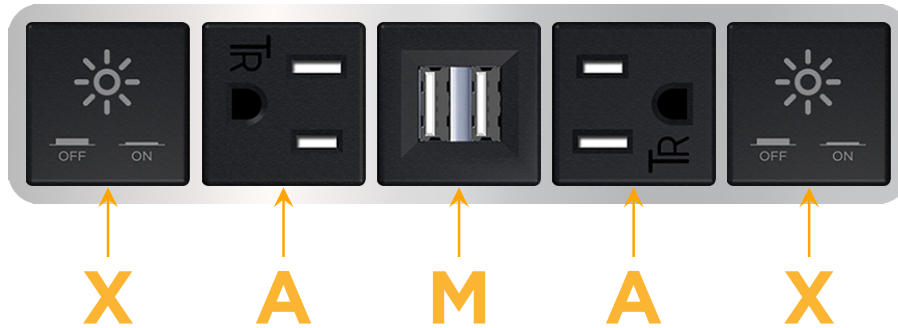

M-POWER-5T

AC POWER & DATA CONNECTIVITY SOLUTION

M-POWER-5T-XAMAX-CRAB

Distributed by

Mormax Company, Inc.

8 Westchester Plaza

Elmsford, NY 10523

914-699-0101

sales@mormax.com

mormax.com

Metro Light & Power's line of power & data solutions offers sophisticated design elements combined with greater ease of installation. Streamlined and low-profile, enhanced by side-exiting cords, our outlets advance the industry with their cutting edge look and feel. We believe flexibility is key, and we provide a variety of mounting options, including the ability to mount in limited spaces. Our outlets are available in many finishes and configurations, in addition to a custom color and finish capability for our clients.

Bezel Finish: **CHROME (ABS)**
Custom Finishes Available M-POWER-5T-XAMAX-CRAB

Features:

Module/Port Options:

- **A** Tamper Resistant AC Receptacle
- **E** USB-A & USB-C (20W)
- **M** Double USB-A (Fast Charging Ports - 18W)
- **H** HDMI
- **6** CAT 6
- **12** RJ 12
- **X** Switched AC
- **Y** 3-Way Switch (Low Voltage)
- **V** USB-C (45W High Speed Charging Port)
- **S** USB-C (25W High Speed Charging Port)
- **R** Switched AC (Rocker Switch)
- **D** Dimmer Switch

Plug:

Supplied with Low Profile Flat 45° Angle 120 VAC Plug

Optional Standard Straight 120 VAC Plug

Optional Straight 120 VAC Pass-through Plug

- CLEAN, COMPACT DESIGN
- STREAMLINED
- LOW PROFILE
- SIDE-EXITING CORDS
- PLUG & PLAY
- 6' AC CORD & PLUG (FLAT PLUG STANDARD)
- CUSTOMIZABLE CONFIGURATIONS AND FINISHES
- UL LISTED FOR MOUNTING IN FURNITURE
- 15A