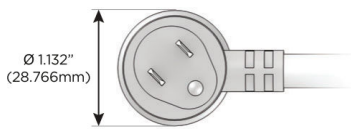

Plug:

Supplied with Low Profile Flat 45° Angle 120 VAC Plug

Optional Standard Straight 120 VAC Plug

Optional Straight 120 VAC Pass-through Plug

- CLEAN, COMPACT DESIGN
- STREAMLINED
- LOW PROFILE
- SIDE-EXITING CORDS
- PLUG & PLAY
- 6' AC CORD & PLUG (FLAT PLUG STANDARD)
- CUSTOMIZABLE CONFIGURATIONS AND FINISHES
- UL LISTED FOR MOUNTING IN FURNITURE
- 15A

M-POWER-5T

AC POWER & DATA CONNECTIVITY SOLUTION

M-POWER-5T-XAMAX-CHAB

Specs:

Modules/Ports:

- X** Switched AC
- A** Tamper Resistant AC Receptacle
- M** Double USB-A (Fast Charging Ports - 18W)

X A M

Distributed by