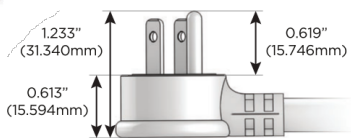

M-POWER-5T

AC POWER & DATA CONNECTIVITY SOLUTION

M-POWER-5T-XAMAX-CHAB

Specs:

Modules/Ports:

- X** Switched AC
- A** Tamper Resistant AC Receptacle
- M** Double USB-A (Fast Charging Ports - 18W)

X A M

Distributed by