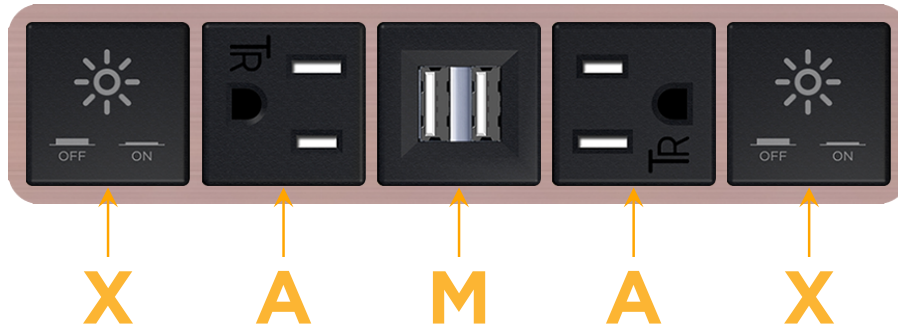

Bezel Finish: **CHAMPAGNE (ABS)**

Custom Finishes Available M-POWER-5T-XAMAX-CHAB

Features:

Module/Port Options:

- A** Tamper Resistant AC Receptacle
- E** USB-A & USB-C (20W)
- M** Double USB-A (Fast Charging Ports - 18W)
- H** HDMI
- 6** CAT 6
- 12** RJ 12
- X** Switched AC
- Y** 3-Way Switch (Low Voltage)
- V** USB-C (45W High Speed Charging Port)
- S** USB-C (25W High Speed Charging Port)
- R** Switched AC (Rocker Switch)
- D** Dimmer Switch

Plug:

Supplied with Low Profile Flat 45° Angle 120 VAC Plug

Optional Standard Straight 120 VAC Plug

Optional Straight 120 VAC Pass-through Plug

- CLEAN, COMPACT DESIGN
- STREAMLINED
- LOW PROFILE
- SIDE-EXITING CORDS
- PLUG & PLAY
- 6' AC CORD & PLUG (FLAT PLUG STANDARD)
- CUSTOMIZABLE CONFIGURATIONS AND FINISHES
- UL LISTED FOR MOUNTING IN FURNITURE
- 15A

M-POWER-5T

AC POWER & DATA CONNECTIVITY SOLUTION

M-POWER-5T-XAMAX-CHAB

Specs:

Modules/Ports:

- X** Switched AC
- A** Tamper Resistant AC Receptacle
- M** Double USB-A (Fast Charging Ports - 18W)

X A M

Distributed by