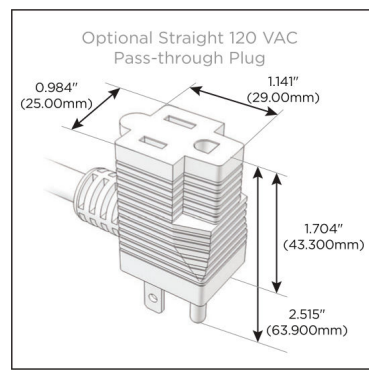

Plug:

Supplied with Low Profile Flat 45° Angle 120 VAC Plug

Optional Standard Straight 120 VAC Plug

Optional Straight 120 VAC Pass-through Plug

- CLEAN, COMPACT DESIGN
- STREAMLINED
- LOW PROFILE
- SIDE-EXITING CORDS
- PLUG & PLAY
- 6' AC CORD & PLUG (FLAT PLUG STANDARD)
- CUSTOMIZABLE CONFIGURATIONS AND FINISHES
- UL LISTED FOR MOUNTING IN FURNITURE
- 15A

M-POWER-5T

AC POWER & DATA CONNECTIVITY SOLUTION

M-POWER-5T-XAMAX-CHAB

Specs:

Modules/Ports:

- X** Switched AC
- A** Tamper Resistant AC Receptacle
- M** Double USB-A (Fast Charging Ports - 18W)

X A M

Distributed by