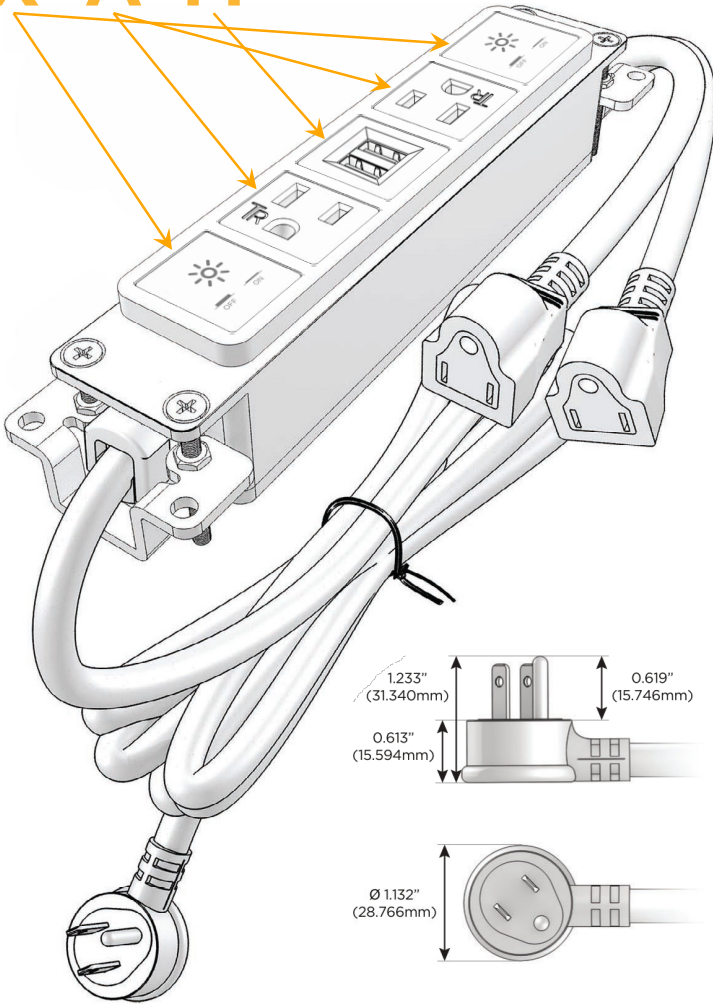

Bezel Finish: **CHAMPAGNE (ABS)**

Custom Finishes Available M-POWER-5T-XAMAX-CHAB

Features:

Module/Port Options:

- A** Tamper Resistant AC Receptacle
- E** USB-A & USB-C (20W)
- M** Double USB-A (Fast Charging Ports - 18W)
- H** HDMI
- 6** CAT 6
- 12** RJ 12
- X** Switched AC
- Y** 3-Way Switch (Low Voltage)
- V** USB-C (45W High Speed Charging Port)
- S** USB-C (25W High Speed Charging Port)
- R** Switched AC (Rocker Switch)
- D** Dimmer Switch

Plug:

Supplied with Low Profile Flat 45° Angle 120 VAC Plug

Optional Standard Straight 120 VAC Plug

Optional Straight 120 VAC Pass-through Plug

- CLEAN, COMPACT DESIGN
- STREAMLINED
- LOW PROFILE
- SIDE-EXITING CORDS
- PLUG & PLAY
- 6' AC CORD & PLUG (FLAT PLUG STANDARD)
- CUSTOMIZABLE CONFIGURATIONS AND FINISHES
- UL LISTED FOR MOUNTING IN FURNITURE
- 15A

M-POWER-5T

AC POWER & DATA CONNECTIVITY SOLUTION

M-POWER-5T-XAMAX-CHAB

Specs:

Modules/Ports:

- X** Switched AC
- A** Tamper Resistant AC Receptacle
- M** Double USB-A (Fast Charging Ports - 18W)

X A M

Distributed by