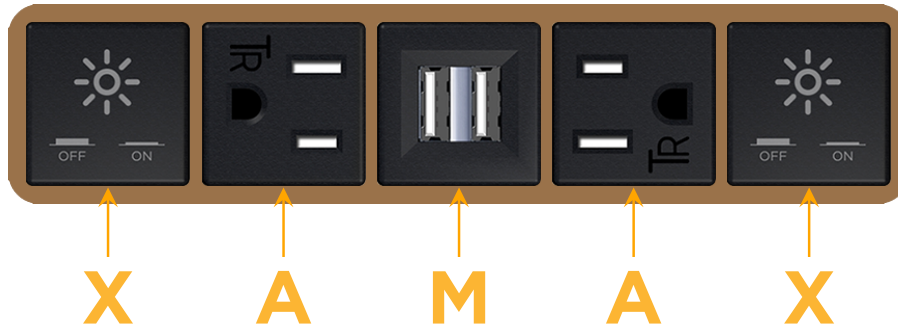

M-POWER-5T

AC POWER & DATA CONNECTIVITY SOLUTION

M-POWER-5T-XAMAX-BZB

Distributed by

Mormax Company, Inc.

8 Westchester Plaza

Elmsford, NY 10523

914-699-0101

sales@mormax.com

mormax.com

Metro Light & Power's line of power & data solutions offers sophisticated design elements combined with greater ease of installation. Streamlined and low-profile, enhanced by side-exiting cords, our outlets advance the industry with their cutting edge look and feel. We believe flexibility is key, and we provide a variety of mounting options, including the ability to mount in limited spaces. Our outlets are available in many finishes and configurations, in addition to a custom color and finish capability for our clients.

Bezel Finish: **SOLID BRONZE**

Custom Finishes Available M-POWER-5T-XAMAX-BZB

Features:

Module/Port Options:

- **A** Tamper Resistant AC Receptacle
- **E** USB-A & USB-C (20W)
- **M** Double USB-A (Fast Charging Ports - 18W)
- **H** HDMI
- **6** CAT 6
- **12** RJ 12
- **X** Switched AC
- **Y** 3-Way Switch (Low Voltage)
- **V** USB-C (45W High Speed Charging Port)
- **S** USB-C (25W High Speed Charging Port)
- **R** Switched AC (Rocker Switch)
- **D** Dimmer Switch

Plug:

Supplied with Low Profile Flat 45° Angle 120 VAC Plug

Optional Standard Straight 120 VAC Plug

Optional Straight 120 VAC Pass-through Plug

- CLEAN, COMPACT DESIGN
- STREAMLINED
- LOW PROFILE
- SIDE-EXITING CORDS
- PLUG & PLAY
- 6' AC CORD & PLUG (FLAT PLUG STANDARD)
- CUSTOMIZABLE CONFIGURATIONS AND FINISHES
- UL LISTED FOR MOUNTING IN FURNITURE
- 15A