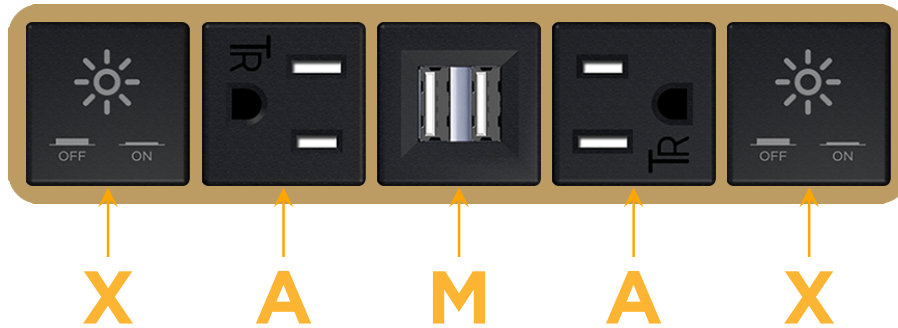

Bezel Finish: **STANDARD BRONZE (ABS)**

Custom Finishes Available M-POWER-5T-XAMAX-BZAB

Features:

**Module/Port Options:**

- A** Tamper Resistant AC Receptacle
- E** USB-A & USB-C (20W)
- M** Double USB-A (Fast Charging Ports - 18W)
- H** HDMI
- 6** CAT 6
- 12** RJ 12
- X** Switched AC
- Y** 3-Way Switch (Low Voltage)
- V** USB-C (45W High Speed Charging Port)
- S** USB-C (25W High Speed Charging Port)
- R** Switched AC (Rocker Switch)
- D** Dimmer Switch

**Plug:**

Supplied with Low Profile Flat 45° Angle 120 VAC Plug

Optional Standard Straight 120 VAC Plug

Optional Straight 120 VAC Pass-through Plug

- CLEAN, COMPACT DESIGN
- STREAMLINED
- LOW PROFILE
- SIDE-EXITING CORDS
- PLUG & PLAY
- 6' AC CORD & PLUG (FLAT PLUG STANDARD)
- CUSTOMIZABLE CONFIGURATIONS AND FINISHES
- UL LISTED FOR MOUNTING IN FURNITURE
- 15A

# M-POWER-5T

AC POWER & DATA CONNECTIVITY SOLUTION

M-POWER-5T-XAMAX-BZAB

Specs:

**Modules/Ports:**

- X** Switched AC
- A** Tamper Resistant AC Receptacle
- M** Double USB-A (Fast Charging Ports - 18W)

**X A M**