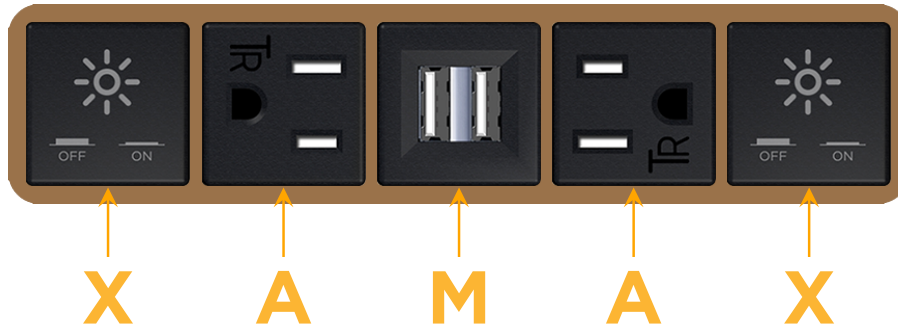

Bezel Finish: **ARCHITECTURAL BRONZE (ABS)**

Custom Finishes Available M-POWER-5T-XAMAX-BZ5AB

Features:

Module/Port Options:

- A** Tamper Resistant AC Receptacle
- E** USB-A & USB-C (20W)
- M** Double USB-A (Fast Charging Ports - 18W)
- H** HDMI
- 6** CAT 6
- 12** RJ 12
- X** Switched AC
- Y** 3-Way Switch (Low Voltage)
- V** USB-C (45W High Speed Charging Port)
- S** USB-C (25W High Speed Charging Port)
- R** Switched AC (Rocker Switch)
- D** Dimmer Switch

Plug:

Supplied with Low Profile Flat 45° Angle 120 VAC Plug

Optional Standard Straight 120 VAC Plug

Optional Straight 120 VAC Pass-through Plug

- CLEAN, COMPACT DESIGN
- STREAMLINED
- LOW PROFILE
- SIDE-EXITING CORDS
- PLUG & PLAY
- 6' AC CORD & PLUG (FLAT PLUG STANDARD)
- CUSTOMIZABLE CONFIGURATIONS AND FINISHES
- UL LISTED FOR MOUNTING IN FURNITURE
- 15A

M-POWER-5T

AC POWER & DATA CONNECTIVITY SOLUTION

M-POWER-5T-XAMAX-BZ5AB

Specs:

Modules/Ports:

- X** Switched AC
- A** Tamper Resistant AC Receptacle
- M** Double USB-A (Fast Charging Ports - 18W)

X A M

Distributed by