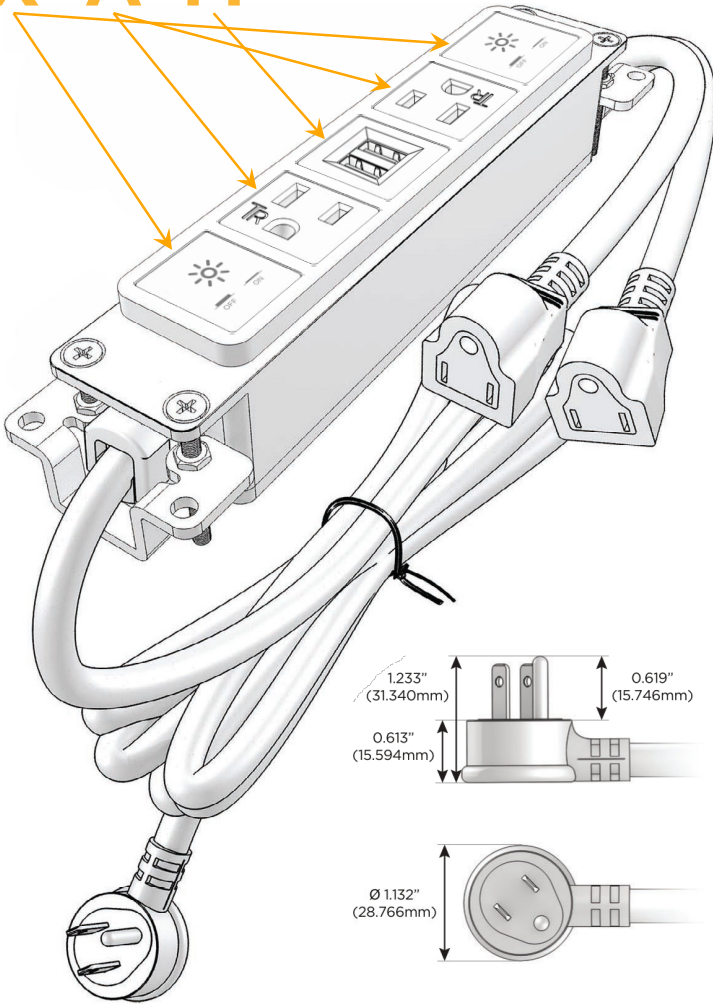

Plug:

Supplied with Low Profile Flat 45° Angle 120 VAC Plug

Optional Standard Straight 120 VAC Plug

Optional Straight 120 VAC Pass-through Plug

- CLEAN, COMPACT DESIGN
- STREAMLINED
- LOW PROFILE
- SIDE-EXITING CORDS
- PLUG & PLAY
- 6' AC CORD & PLUG (FLAT PLUG STANDARD)
- CUSTOMIZABLE CONFIGURATIONS AND FINISHES
- UL LISTED FOR MOUNTING IN FURNITURE
- 15A

M-POWER-5T

AC POWER & DATA CONNECTIVITY SOLUTION

M-POWER-5T-XAMAX-BZ5AB

Specs:

Modules/Ports:

- X** Switched AC
- A** Tamper Resistant AC Receptacle
- M** Double USB-A (Fast Charging Ports - 18W)

X A M

Distributed by