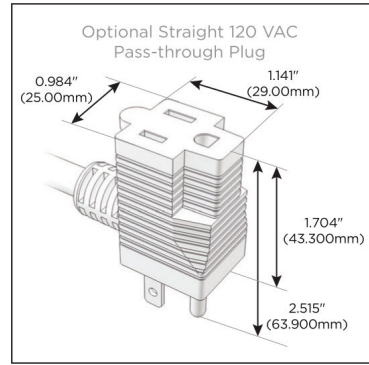

Plug:

Supplied with Low Profile Flat 45° Angle 120 VAC Plug

Optional Standard Straight 120 VAC Plug

Optional Straight 120 VAC Pass-through Plug

- CLEAN, COMPACT DESIGN
- STREAMLINED
- LOW PROFILE
- SIDE-EXITING CORDS
- PLUG & PLAY
- 6' AC CORD & PLUG (FLAT PLUG STANDARD)
- CUSTOMIZABLE CONFIGURATIONS AND FINISHES
- UL LISTED FOR MOUNTING IN FURNITURE
- 15A

M-POWER-5T

AC POWER & DATA CONNECTIVITY SOLUTION

M-POWER-5T-XAMAX-BZ5AB

Specs:

Modules/Ports:

- X** Switched AC
- A** Tamper Resistant AC Receptacle
- M** Double USB-A (Fast Charging Ports - 18W)

X A M

Distributed by