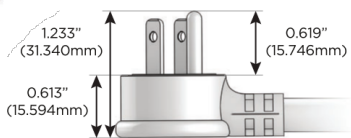

M-POWER-5T

AC POWER & DATA CONNECTIVITY SOLUTION

M-POWER-5T-XAMAX-BZ5AB

Specs:

Modules/Ports:

- X** Switched AC
- A** Tamper Resistant AC Receptacle
- M** Double USB-A (Fast Charging Ports - 18W)

X A M

Distributed by