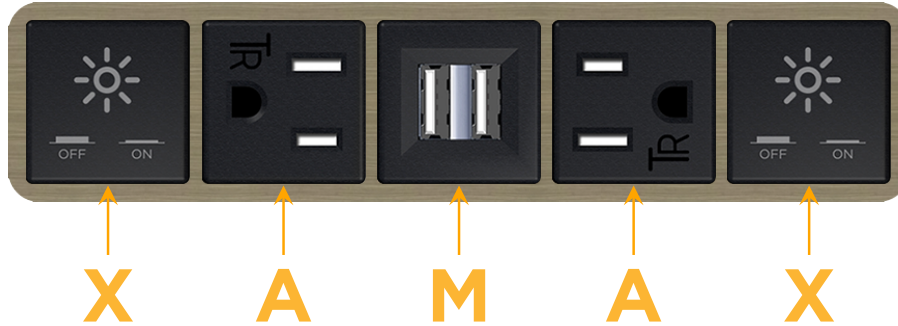

Bezel Finish: **ANTIQUED ARCHITECTURAL BRONZE (ABS)**

Custom Finishes Available M-POWER-5T-XAMAX-BZ5AAB

Features:

Module/Port Options:

- A Tamper Resistant AC Receptacle
- E USB-A & USB-C (20W)
- M Double USB-A (Fast Charging Ports - 18W)
- H HDMI
- 6 CAT 6
- 12 RJ 12
- X Switched AC
- Y 3-Way Switch (Low Voltage)
- V USB-C (45W High Speed Charging Port)
- S USB-C (25W High Speed Charging Port)
- R Switched AC (Rocker Switch)
- D Dimmer Switch

Plug:

- Supplied with Low Profile Flat 45° Angle 120 VAC Plug
- Optional Standard Straight 120 VAC Plug
- Optional Straight 120 VAC Pass-through Plug

- CLEAN, COMPACT DESIGN
- STREAMLINED
- LOW PROFILE
- SIDE-EXITING CORDS
- PLUG & PLAY
- 6' AC CORD & PLUG (FLAT PLUG STANDARD)
- CUSTOMIZABLE CONFIGURATIONS AND FINISHES
- UL LISTED FOR MOUNTING IN FURNITURE
- 15A

M-POWER-5T

AC POWER & DATA CONNECTIVITY SOLUTION

M-POWER-5T-XAMAX-BZ5AAB

Specs:

Modules/Ports:

- X** Switched AC
- A** Tamper Resistant AC Receptacle
- M** Double USB-A (Fast Charging Ports - 18W)

X A M

Distributed by