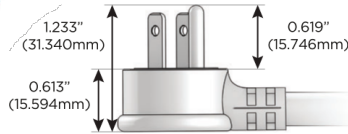

M-POWER-5T

AC POWER & DATA CONNECTIVITY SOLUTION

M-POWER-5T-XAMAX-BZ5AAB

Specs:

Modules/Ports:

- X** Switched AC
- A** Tamper Resistant AC Receptacle
- M** Double USB-A (Fast Charging Ports - 18W)

X A M

Distributed by