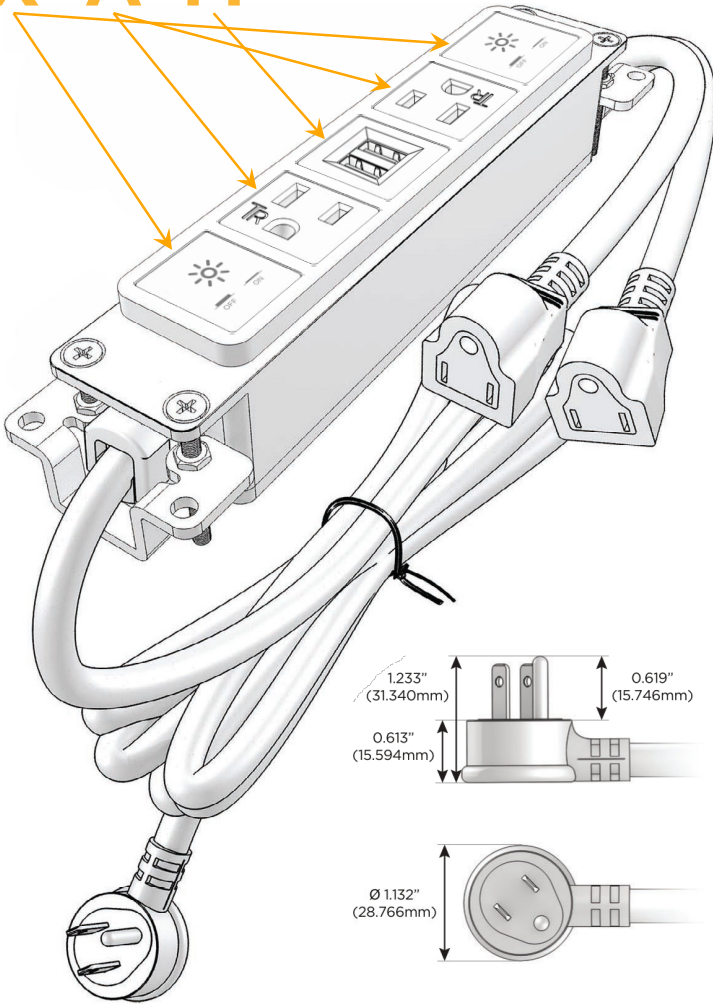

Bezel Finish: **ANTIQUED ARCHITECTURAL BRONZE (ABS)**

Custom Finishes Available M-POWER-5T-XAMAX-BZ5AAB

Features:

Module/Port Options:

- A Tamper Resistant AC Receptacle
- E USB-A & USB-C (20W)
- M Double USB-A (Fast Charging Ports - 18W)
- H HDMI
- 6 CAT 6
- 12 RJ 12
- X Switched AC
- Y 3-Way Switch (Low Voltage)
- V USB-C (45W High Speed Charging Port)
- S USB-C (25W High Speed Charging Port)
- R Switched AC (Rocker Switch)
- D Dimmer Switch

Plug:

- Supplied with Low Profile Flat 45° Angle 120 VAC Plug
- Optional Standard Straight 120 VAC Plug
- Optional Straight 120 VAC Pass-through Plug

- CLEAN, COMPACT DESIGN
- STREAMLINED
- LOW PROFILE
- SIDE-EXITING CORDS
- PLUG & PLAY
- 6' AC CORD & PLUG (FLAT PLUG STANDARD)
- CUSTOMIZABLE CONFIGURATIONS AND FINISHES
- UL LISTED FOR MOUNTING IN FURNITURE
- 15A

M-POWER-5T

AC POWER & DATA CONNECTIVITY SOLUTION

M-POWER-5T-XAMAX-BZ5AAB

Specs:

Modules/Ports:

- X** Switched AC
- A** Tamper Resistant AC Receptacle
- M** Double USB-A (Fast Charging Ports - 18W)

X A M

Distributed by