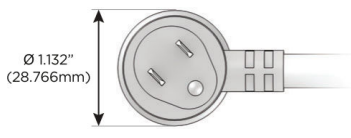

### Plug:

Supplied with Low Profile Flat 45° Angle 120 VAC Plug

Optional Standard Straight 120 VAC Plug

Optional Straight 120 VAC Pass-through Plug

- CLEAN, COMPACT DESIGN
- STREAMLINED
- LOW PROFILE
- SIDE-EXITING CORDS
- PLUG & PLAY
- 6' AC CORD & PLUG (FLAT PLUG STANDARD)
- CUSTOMIZABLE CONFIGURATIONS AND FINISHES
- UL LISTED FOR MOUNTING IN FURNITURE
- 15A

# M-POWER-5T

AC POWER & DATA CONNECTIVITY SOLUTION

M-POWER-5T-XAMAX-BZ4B

Specs:

**Modules/Ports:**

- X** Switched AC
- A** Tamper Resistant AC Receptacle
- M** Double USB-A (Fast Charging Ports - 18W)

**X A M**