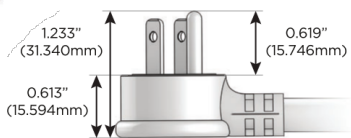

### Plug:

Supplied with Low Profile Flat 45° Angle 120 VAC Plug

Optional Standard Straight 120 VAC Plug

Optional Straight 120 VAC Pass-through Plug

- CLEAN, COMPACT DESIGN
- STREAMLINED
- LOW PROFILE
- SIDE-EXITING CORDS
- PLUG & PLAY
- 6' AC CORD & PLUG (FLAT PLUG STANDARD)
- CUSTOMIZABLE CONFIGURATIONS AND FINISHES
- UL LISTED FOR MOUNTING IN FURNITURE
- 15A

# M-POWER-5T

AC POWER & DATA CONNECTIVITY SOLUTION

M-POWER-5T-XAMAX-BZ4B

Specs:

**Modules/Ports:**

- X** Switched AC
- A** Tamper Resistant AC Receptacle
- M** Double USB-A (Fast Charging Ports - 18W)

**X A M**