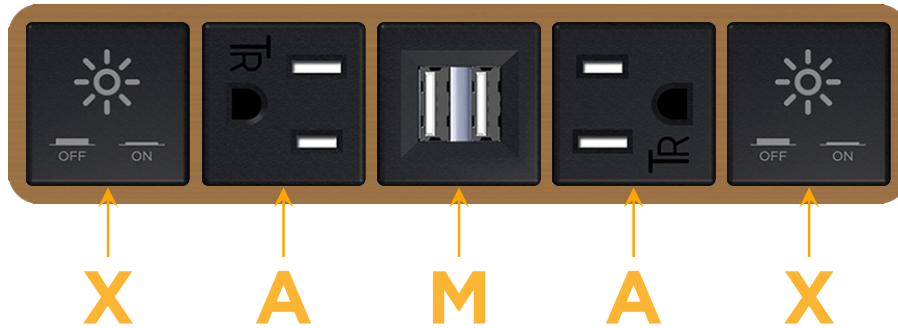

M-POWER-5T

AC POWER & DATA CONNECTIVITY SOLUTION

M-POWER-5T-XAMAX-BZ4B

Distributed by

Mormax Company, Inc.

8 Westchester Plaza

Elmsford, NY 10523

914-699-0101

sales@mormax.com

mormax.com

Metro Light & Power's line of power & data solutions offers sophisticated design elements combined with greater ease of installation. Streamlined and low-profile, enhanced by side-exiting cords, our outlets advance the industry with their cutting edge look and feel. We believe flexibility is key, and we provide a variety of mounting options, including the ability to mount in limited spaces. Our outlets are available in many finishes and configurations, in addition to a custom color and finish capability for our clients.

Bezel Finish: **SOLID BRONZE BRUSHED**

Custom Finishes Available M-POWER-5T-XAMAX-BZ4B

Features:

Module/Port Options:

- **A** Tamper Resistant AC Receptacle
- **E** USB-A & USB-C (20W)
- **M** Double USB-A (Fast Charging Ports - 18W)
- **H** HDMI
- **6** CAT 6
- **12** RJ 12
- **X** Switched AC
- **Y** 3-Way Switch (Low Voltage)
- **V** USB-C (45W High Speed Charging Port)
- **S** USB-C (25W High Speed Charging Port)
- **R** Switched AC (Rocker Switch)
- **D** Dimmer Switch

Plug:

Supplied with Low Profile Flat 45° Angle 120 VAC Plug

Optional Standard Straight 120 VAC Plug

Optional Straight 120 VAC Pass-through Plug

- CLEAN, COMPACT DESIGN
- STREAMLINED
- LOW PROFILE
- SIDE-EXITING CORDS
- PLUG & PLAY
- 6' AC CORD & PLUG (FLAT PLUG STANDARD)
- CUSTOMIZABLE CONFIGURATIONS AND FINISHES
- UL LISTED FOR MOUNTING IN FURNITURE
- 15A