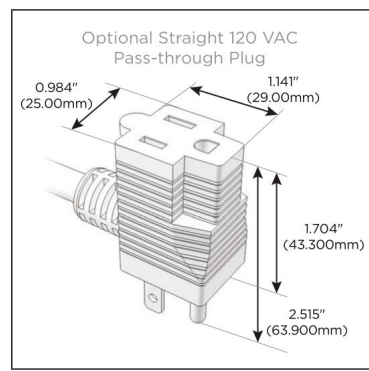

### Module/Port Options:

- A** Tamper Resistant AC Receptacle
- E** USB-A & USB-C (20W)
- M** Double USB-A (Fast Charging Ports - 18W)
- H** HDMI
- 6** CAT 6
- 12** RJ 12
- X** Switched AC
- Y** 3-Way Switch (Low Voltage)
- V** USB-C (45W High Speed Charging Port)
- S** USB-C (25W High Speed Charging Port)
- R** Switched AC (Rocker Switch)
- D** Dimmer Switch

### Plug:

Supplied with Low Profile Flat 45° Angle 120 VAC Plug

Optional Standard Straight 120 VAC Plug

Optional Straight 120 VAC Pass-through Plug

- CLEAN, COMPACT DESIGN
- STREAMLINED
- LOW PROFILE
- SIDE-EXITING CORDS
- PLUG & PLAY
- 6' AC CORD & PLUG (FLAT PLUG STANDARD)
- CUSTOMIZABLE CONFIGURATIONS AND FINISHES
- UL LISTED FOR MOUNTING IN FURNITURE
- 15A

# M-POWER-5T

AC POWER & DATA CONNECTIVITY SOLUTION

M-POWER-5T-XAMAX-BZ4B

Specs:

**Modules/Ports:**

- X** Switched AC
- A** Tamper Resistant AC Receptacle
- M** Double USB-A (Fast Charging Ports - 18W)

**X A M**