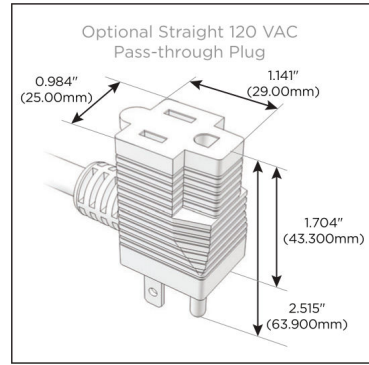

### Module/Port Options:

- A Tamper Resistant AC Receptacle
- E USB-A & USB-C (20W)
- M Double USB-A (Fast Charging Ports - 18W)
- H HDMI
- 6 CAT 6
- 12 RJ 12
- X Switched AC
- Y 3-Way Switch (Low Voltage)
- V USB-C (45W High Speed Charging Port)
- S USB-C (25W High Speed Charging Port)
- R Switched AC (Rocker Switch)
- D Dimmer Switch

### Plug:

- Supplied with Low Profile Flat 45° Angle 120 VAC Plug
- Optional Standard Straight 120 VAC Plug
- Optional Straight 120 VAC Pass-through Plug

- CLEAN, COMPACT DESIGN
- STREAMLINED
- LOW PROFILE
- SIDE-EXITING CORDS
- PLUG & PLAY
- 6' AC CORD & PLUG (FLAT PLUG STANDARD)
- CUSTOMIZABLE CONFIGURATIONS AND FINISHES
- UL LISTED FOR MOUNTING IN FURNITURE
- 15A

# M-POWER-5T

AC POWER & DATA CONNECTIVITY SOLUTION

M-POWER-5T-XAMAX-BRAB

Specs:

**Modules/Ports:**

- X** Switched AC
- A** Tamper Resistant AC Receptacle
- M** Double USB-A (Fast Charging Ports - 18W)

**X A M**