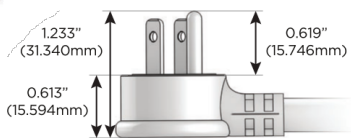

### Plug:

- Supplied with Low Profile Flat 45° Angle 120 VAC Plug
- Optional Standard Straight 120 VAC Plug
- Optional Straight 120 VAC Pass-through Plug

- CLEAN, COMPACT DESIGN
- STREAMLINED
- LOW PROFILE
- SIDE-EXITING CORDS
- PLUG & PLAY
- 6' AC CORD & PLUG (FLAT PLUG STANDARD)
- CUSTOMIZABLE CONFIGURATIONS AND FINISHES
- UL LISTED FOR MOUNTING IN FURNITURE
- 15A

# M-POWER-5T

AC POWER & DATA CONNECTIVITY SOLUTION

M-POWER-5T-XAMAX-BRAB

Specs:

**Modules/Ports:**

- X** Switched AC
- A** Tamper Resistant AC Receptacle
- M** Double USB-A (Fast Charging Ports - 18W)

**X A M**