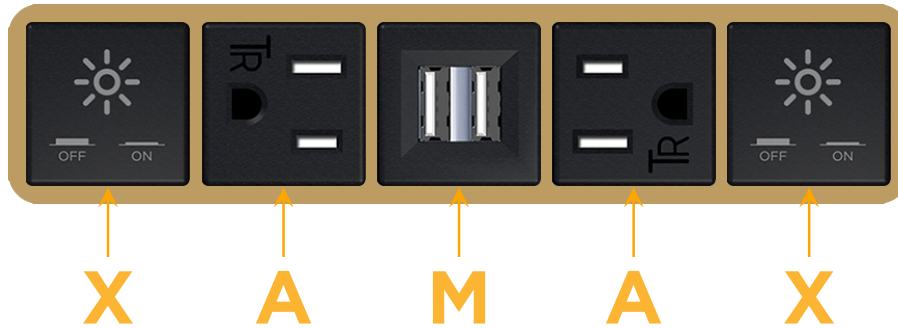

M-POWER-5T

AC POWER & DATA CONNECTIVITY SOLUTION

M-POWER-5T-XAMAX-BRAB

Distributed by

Mormax Company, Inc.

8 Westchester Plaza

Elmsford, NY 10523

914-699-0101

sales@mormax.com

mormax.com

Metro Light & Power's line of power & data solutions offers sophisticated design elements combined with greater ease of installation. Streamlined and low-profile, enhanced by side-exiting cords, our outlets advance the industry with their cutting edge look and feel. We believe flexibility is key, and we provide a variety of mounting options, including the ability to mount in limited spaces. Our outlets are available in many finishes and configurations, in addition to a custom color and finish capability for our clients.

Bezel Finish: **BRASS (ABS)**

Custom Finishes Available M-POWER-5T-XAMAX-BRAB

Features:

Module/Port Options:

- A Tamper Resistant AC Receptacle
- E USB-A & USB-C (20W)
- M Double USB-A (Fast Charging Ports - 18W)
- H HDMI
- 6 CAT 6
- 12 RJ 12
- X Switched AC
- Y 3-Way Switch (Low Voltage)
- V USB-C (45W High Speed Charging Port)
- S USB-C (25W High Speed Charging Port)
- R Switched AC (Rocker Switch)
- D Dimmer Switch

Plug:

- Supplied with Low Profile Flat 45° Angle 120 VAC Plug
- Optional Standard Straight 120 VAC Plug
- Optional Straight 120 VAC Pass-through Plug

- CLEAN, COMPACT DESIGN
- STREAMLINED
- LOW PROFILE
- SIDE-EXITING CORDS
- PLUG & PLAY
- 6' AC CORD & PLUG (FLAT PLUG STANDARD)
- CUSTOMIZABLE CONFIGURATIONS AND FINISHES
- UL LISTED FOR MOUNTING IN FURNITURE
- 15A