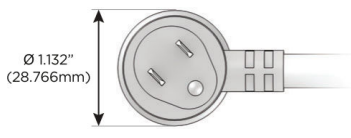

Plug:

Supplied with Low Profile Flat 45° Angle 120 VAC Plug

Optional Standard Straight 120 VAC Plug

Optional Straight 120 VAC Pass-through Plug

- CLEAN, COMPACT DESIGN
- STREAMLINED
- LOW PROFILE
- SIDE-EXITING CORDS
- PLUG & PLAY
- 6' AC CORD & PLUG (FLAT PLUG STANDARD)
- CUSTOMIZABLE CONFIGURATIONS AND FINISHES
- UL LISTED FOR MOUNTING IN FURNITURE
- 15A

M-POWER-5T

AC POWER & DATA CONNECTIVITY SOLUTION

M-POWER-5T-XAMAX-BRAAB

Specs:

Modules/Ports:

- X** Switched AC
- A** Tamper Resistant AC Receptacle
- M** Double USB-A (Fast Charging Ports - 18W)

X A M

Distributed by