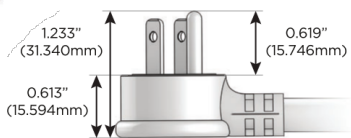

M-POWER-5T

AC POWER & DATA CONNECTIVITY SOLUTION

M-POWER-5T-XAMAX-BRAAB

Specs:

Modules/Ports:

- X** Switched AC
- A** Tamper Resistant AC Receptacle
- M** Double USB-A (Fast Charging Ports - 18W)

X A M

Distributed by