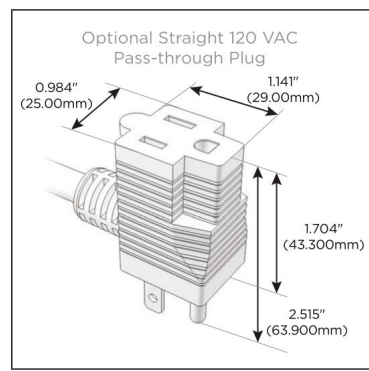

Plug:

Supplied with Low Profile Flat 45° Angle 120 VAC Plug

Optional Standard Straight 120 VAC Plug

Optional Straight 120 VAC Pass-through Plug

- CLEAN, COMPACT DESIGN
- STREAMLINED
- LOW PROFILE
- SIDE-EXITING CORDS
- PLUG & PLAY
- 6' AC CORD & PLUG (FLAT PLUG STANDARD)
- CUSTOMIZABLE CONFIGURATIONS AND FINISHES
- UL LISTED FOR MOUNTING IN FURNITURE
- 15A

M-POWER-5T

AC POWER & DATA CONNECTIVITY SOLUTION

M-POWER-5T-XAMAX-BRAAB

Specs:

Modules/Ports:

- X** Switched AC
- A** Tamper Resistant AC Receptacle
- M** Double USB-A (Fast Charging Ports - 18W)

X A M

Distributed by