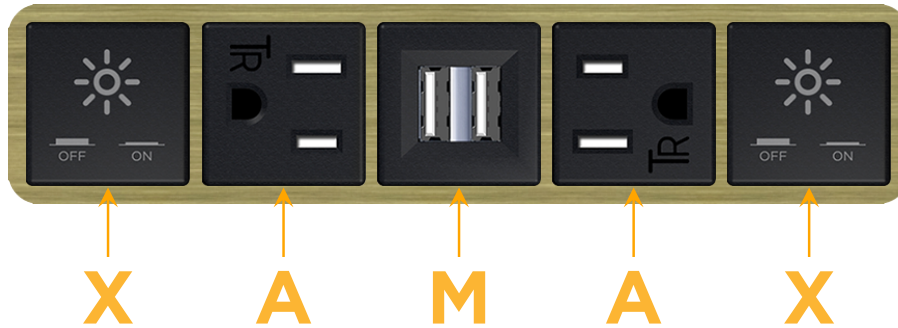

Bezel Finish: **BRASS ANTIQUED (ABS)**

Custom Finishes Available M-POWER-5T-XAMAX-BRAAB

Features:

Module/Port Options:

- A** Tamper Resistant AC Receptacle
- E** USB-A & USB-C (20W)
- M** Double USB-A (Fast Charging Ports - 18W)
- H** HDMI
- 6** CAT 6
- 12** RJ 12
- X** Switched AC
- Y** 3-Way Switch (Low Voltage)
- V** USB-C (45W High Speed Charging Port)
- S** USB-C (25W High Speed Charging Port)
- R** Switched AC (Rocker Switch)
- D** Dimmer Switch

Plug:

Supplied with Low Profile Flat 45° Angle 120 VAC Plug

Optional Standard Straight 120 VAC Plug

Optional Straight 120 VAC Pass-through Plug

- CLEAN, COMPACT DESIGN
- STREAMLINED
- LOW PROFILE
- SIDE-EXITING CORDS
- PLUG & PLAY
- 6' AC CORD & PLUG (FLAT PLUG STANDARD)
- CUSTOMIZABLE CONFIGURATIONS AND FINISHES
- UL LISTED FOR MOUNTING IN FURNITURE
- 15A

M-POWER-5T

AC POWER & DATA CONNECTIVITY SOLUTION

M-POWER-5T-XAMAX-BRAAB

Specs:

Modules/Ports:

- X** Switched AC
- A** Tamper Resistant AC Receptacle
- M** Double USB-A (Fast Charging Ports - 18W)

X A M

Distributed by