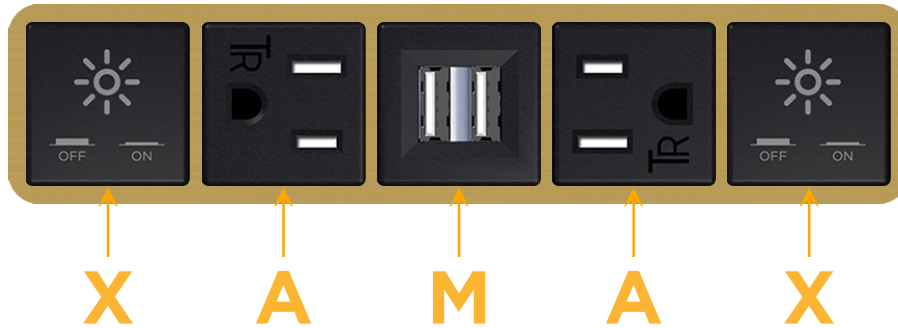

Bezel Finish: **SOLID BRASS BRUSHED**

Custom Finishes Available M-POWER-5T-XAMAX-BR4B

Features:

Module/Port Options:

- A** Tamper Resistant AC Receptacle
- E** USB-A & USB-C (20W)
- M** Double USB-A (Fast Charging Ports - 18W)
- H** HDMI
- 6** CAT 6
- 12** RJ 12
- X** Switched AC
- Y** 3-Way Switch (Low Voltage)
- V** USB-C (45W High Speed Charging Port)
- S** USB-C (25W High Speed Charging Port)
- R** Switched AC (Rocker Switch)
- D** Dimmer Switch

Plug:

Supplied with Low Profile Flat 45° Angle 120 VAC Plug

Optional Standard Straight 120 VAC Plug

Optional Straight 120 VAC Pass-through Plug

- CLEAN, COMPACT DESIGN
- STREAMLINED
- LOW PROFILE
- SIDE-EXITING CORDS
- PLUG & PLAY
- 6' AC CORD & PLUG (FLAT PLUG STANDARD)
- CUSTOMIZABLE CONFIGURATIONS AND FINISHES
- UL LISTED FOR MOUNTING IN FURNITURE
- 15A

M-POWER-5T

AC POWER & DATA CONNECTIVITY SOLUTION

M-POWER-5T-XAMAX-BR4B

Specs:

Modules/Ports:

- X** Switched AC
- A** Tamper Resistant AC Receptacle
- M** Double USB-A (Fast Charging Ports - 18W)

X A M

Distributed by