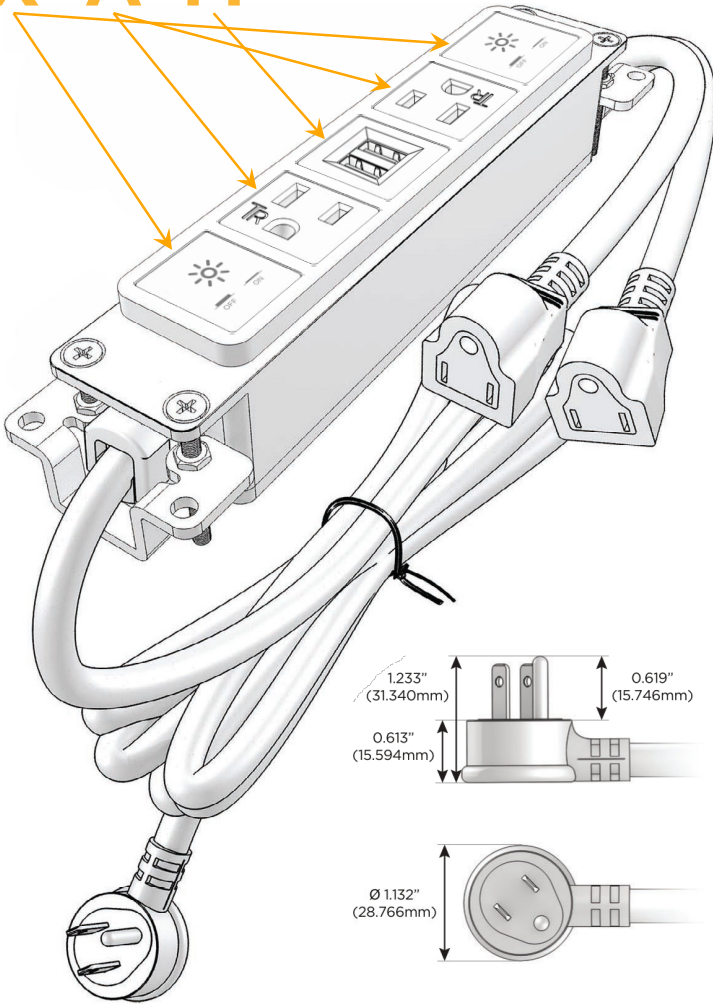

Bezel Finish: **SOLID BRASS BRUSHED**

Custom Finishes Available M-POWER-5T-XAMAX-BR4B

Features:

Module/Port Options:

- A** Tamper Resistant AC Receptacle
- E** USB-A & USB-C (20W)
- M** Double USB-A (Fast Charging Ports - 18W)
- H** HDMI
- 6** CAT 6
- 12** RJ 12
- X** Switched AC
- Y** 3-Way Switch (Low Voltage)
- V** USB-C (45W High Speed Charging Port)
- S** USB-C (25W High Speed Charging Port)
- R** Switched AC (Rocker Switch)
- D** Dimmer Switch

Plug:

Supplied with Low Profile Flat 45° Angle 120 VAC Plug

Optional Standard Straight 120 VAC Plug

Optional Straight 120 VAC Pass-through Plug

- CLEAN, COMPACT DESIGN
- STREAMLINED
- LOW PROFILE
- SIDE-EXITING CORDS
- PLUG & PLAY
- 6' AC CORD & PLUG (FLAT PLUG STANDARD)
- CUSTOMIZABLE CONFIGURATIONS AND FINISHES
- UL LISTED FOR MOUNTING IN FURNITURE
- 15A

M-POWER-5T

AC POWER & DATA CONNECTIVITY SOLUTION

M-POWER-5T-XAMAX-BR4B

Specs:

Modules/Ports:

- X** Switched AC
- A** Tamper Resistant AC Receptacle
- M** Double USB-A (Fast Charging Ports - 18W)

X A M

Distributed by