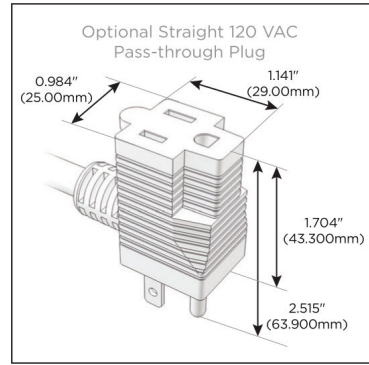

Plug:

Supplied with Low Profile Flat 45° Angle 120 VAC Plug

Optional Standard Straight 120 VAC Plug

Optional Straight 120 VAC Pass-through Plug

- CLEAN, COMPACT DESIGN
- STREAMLINED
- LOW PROFILE
- SIDE-EXITING CORDS
- PLUG & PLAY
- 6' AC CORD & PLUG (FLAT PLUG STANDARD)
- CUSTOMIZABLE CONFIGURATIONS AND FINISHES
- UL LISTED FOR MOUNTING IN FURNITURE
- 15A

M-POWER-5T

AC POWER & DATA CONNECTIVITY SOLUTION

M-POWER-5T-XAMAX-BR4B

Specs:

Modules/Ports:

- X** Switched AC
- A** Tamper Resistant AC Receptacle
- M** Double USB-A (Fast Charging Ports - 18W)

X A M

Distributed by