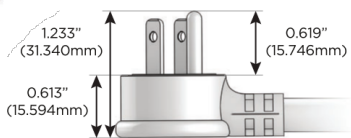

M-POWER-5T

AC POWER & DATA CONNECTIVITY SOLUTION

M-POWER-5T-XAMAX-BR4B

Specs:

Modules/Ports:

- X** Switched AC
- A** Tamper Resistant AC Receptacle
- M** Double USB-A (Fast Charging Ports - 18W)

X A M

Distributed by