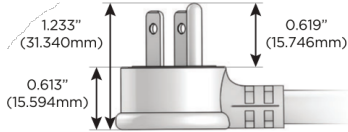

M-POWER-5T

AC POWER & DATA CONNECTIVITY SOLUTION

M-POWER-5T-XAMAX-BAB

Specs:

Modules/Ports:

- **X** Switched AC
- **A** Tamper Resistant AC Receptacle
- **M** Double USB-A (Fast Charging Ports - 18W)

X A M