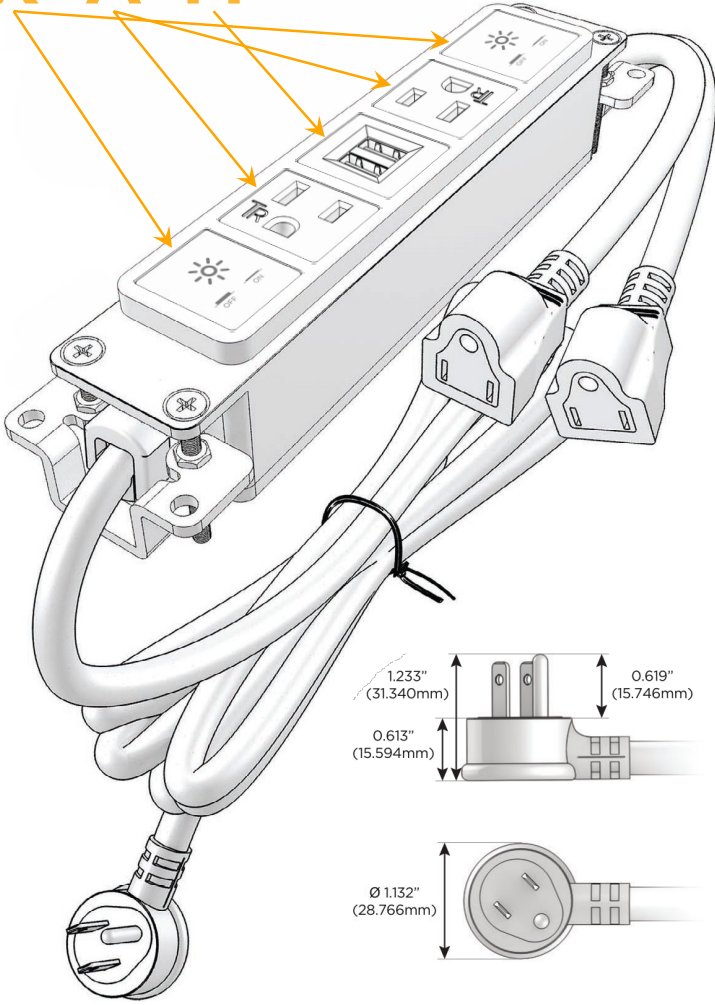

M-POWER-5T

AC POWER & DATA CONNECTIVITY SOLUTION

M-POWER-5T-XAMAX-BAB

Specs:

Modules/Ports:

- **X** Switched AC
- **A** Tamper Resistant AC Receptacle
- **M** Double USB-A (Fast Charging Ports - 18W)

X A M