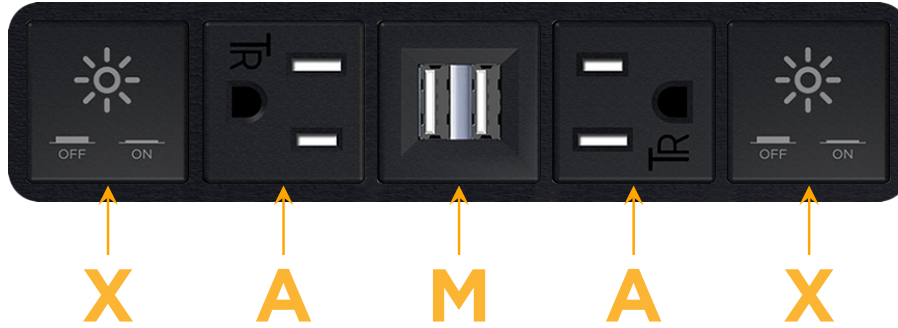

Bezel Finish: **BLACK (ABS)**

Custom Finishes Available M-POWER-5T-XAMAX-BAB

Features:

**Module/Port Options:**

- A** Tamper Resistant AC Receptacle
- E** USB-A & USB-C (20W)
- M** Double USB-A (Fast Charging Ports - 18W)
- H** HDMI
- 6** CAT 6
- 12** RJ 12
- X** Switched AC
- Y** 3-Way Switch (Low Voltage)
- V** USB-C (45W High Speed Charging Port)
- S** USB-C (25W High Speed Charging Port)
- R** Switched AC (Rocker Switch)
- D** Dimmer Switch

**Plug:**

Supplied with Low Profile Flat 45° Angle 120 VAC Plug

Optional Standard Straight 120 VAC Plug

Optional Straight 120 VAC Pass-through Plug

- CLEAN, COMPACT DESIGN
- STREAMLINED
- LOW PROFILE
- SIDE-EXITING CORDS
- PLUG & PLAY
- 6' AC CORD & PLUG (FLAT PLUG STANDARD)
- CUSTOMIZABLE CONFIGURATIONS AND FINISHES
- UL LISTED FOR MOUNTING IN FURNITURE
- 15A

# M-POWER-5T

AC POWER & DATA CONNECTIVITY SOLUTION

M-POWER-5T-XAMAX-BAB

Specs:

**Modules/Ports:**

- X** Switched AC
- A** Tamper Resistant AC Receptacle
- M** Double USB-A (Fast Charging Ports - 18W)