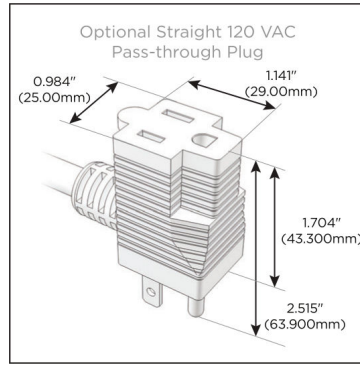

M-POWER-5T

AC POWER & DATA CONNECTIVITY SOLUTION

M-POWER-5T-XAMAX-BAB

Specs:

Modules/Ports:

- **X** Switched AC
- **A** Tamper Resistant AC Receptacle
- **M** Double USB-A (Fast Charging Ports - 18W)

X A M