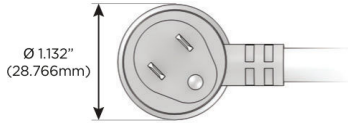

M-POWER-5T

AC POWER & DATA CONNECTIVITY SOLUTION

M-POWER-5T-XAMAX-BAB

Specs:

Modules/Ports:

- **X** Switched AC
- **A** Tamper Resistant AC Receptacle
- **M** Double USB-A (Fast Charging Ports - 18W)

X A M