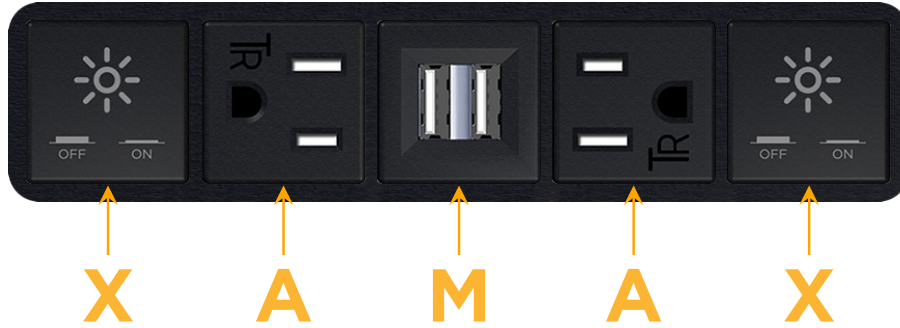

Bezel Finish: **SATIN BLACK (ABS)**

Custom Finishes Available M-POWER-5T-XAMAX-B2AB

Features:

Module/Port Options:

- A** Tamper Resistant AC Receptacle
- E** USB-A & USB-C (20W)
- M** Double USB-A (Fast Charging Ports - 18W)
- H** HDMI
- 6** CAT 6
- 12** RJ 12
- X** Switched AC
- Y** 3-Way Switch (Low Voltage)
- V** USB-C (45W High Speed Charging Port)
- S** USB-C (25W High Speed Charging Port)
- R** Switched AC (Rocker Switch)
- D** Dimmer Switch

Plug:

Supplied with Low Profile Flat 45° Angle 120 VAC Plug

Optional Standard Straight 120 VAC Plug

Optional Straight 120 VAC Pass-through Plug

- CLEAN, COMPACT DESIGN
- STREAMLINED
- LOW PROFILE
- SIDE-EXITING CORDS
- PLUG & PLAY
- 6' AC CORD & PLUG (FLAT PLUG STANDARD)
- CUSTOMIZABLE CONFIGURATIONS AND FINISHES
- UL LISTED FOR MOUNTING IN FURNITURE
- 15A

M-POWER-5T

AC POWER & DATA CONNECTIVITY SOLUTION

M-POWER-5T-XAMAX-B2AB

Specs:

Modules/Ports:

- X** Switched AC
- A** Tamper Resistant AC Receptacle
- M** Double USB-A (Fast Charging Ports - 18W)

X A M

Distributed by