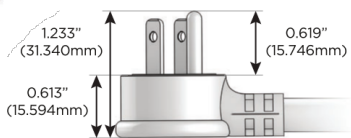

### Plug:

- Supplied with Low Profile Flat 45° Angle 120 VAC Plug
- Optional Standard Straight 120 VAC Plug
- Optional Straight 120 VAC Pass-through Plug

- CLEAN, COMPACT DESIGN
- STREAMLINED
- LOW PROFILE
- SIDE-EXITING CORDS
- PLUG & PLAY
- 6' AC CORD & PLUG (FLAT PLUG STANDARD)
- CUSTOMIZABLE CONFIGURATIONS AND FINISHES
- UL LISTED FOR MOUNTING IN FURNITURE
- 15A

# M-POWER-5T

AC POWER & DATA CONNECTIVITY SOLUTION

M-POWER-5T-XAMAX-APAB

Specs:

**Modules/Ports:**

- X** Switched AC
- A** Tamper Resistant AC Receptacle
- M** Double USB-A (Fast Charging Ports - 18W)

**X A M**