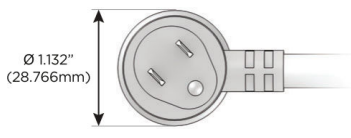

### Plug:

- Supplied with Low Profile Flat 45° Angle 120 VAC Plug
- Optional Standard Straight 120 VAC Plug
- Optional Straight 120 VAC Pass-through Plug

- CLEAN, COMPACT DESIGN
- STREAMLINED
- LOW PROFILE
- SIDE-EXITING CORDS
- PLUG & PLAY
- 6' AC CORD & PLUG (FLAT PLUG STANDARD)
- CUSTOMIZABLE CONFIGURATIONS AND FINISHES
- UL LISTED FOR MOUNTING IN FURNITURE
- 15A

# M-POWER-5T

AC POWER & DATA CONNECTIVITY SOLUTION

M-POWER-5T-XAMAX-APAB

Specs:

**Modules/Ports:**

- X** Switched AC
- A** Tamper Resistant AC Receptacle
- M** Double USB-A (Fast Charging Ports - 18W)

**X A M**