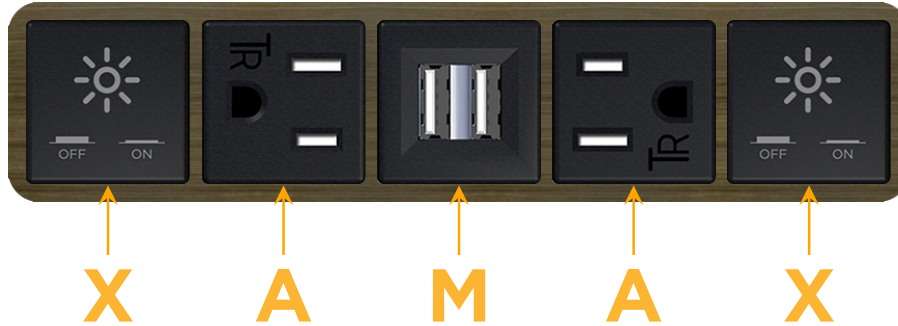

M-POWER-5T

AC POWER & DATA CONNECTIVITY SOLUTION

M-POWER-5T-XAMAX-APAB

Distributed by

Mormax Company, Inc.

8 Westchester Plaza

Elmsford, NY 10523

914-699-0101

sales@mormax.com

mormax.com

Metro Light & Power's line of power & data solutions offers sophisticated design elements combined with greater ease of installation. Streamlined and low-profile, enhanced by side-exiting cords, our outlets advance the industry with their cutting edge look and feel. We believe flexibility is key, and we provide a variety of mounting options, including the ability to mount in limited spaces. Our outlets are available in many finishes and configurations, in addition to a custom color and finish capability for our clients.

Bezel Finish: **SPECIAL ANTIQUE BRONZE (ABS)**

Custom Finishes Available M-POWER-5T-XAMAX-APAB

Features:

Module/Port Options:

- A Tamper Resistant AC Receptacle
- E USB-A & USB-C (20W)
- M Double USB-A (Fast Charging Ports - 18W)
- H HDMI
- 6 CAT 6
- 12 RJ 12
- X Switched AC
- Y 3-Way Switch (Low Voltage)
- V USB-C (45W High Speed Charging Port)
- S USB-C (25W High Speed Charging Port)
- R Switched AC (Rocker Switch)
- D Dimmer Switch

Plug:

- Supplied with Low Profile Flat 45° Angle 120 VAC Plug
- Optional Standard Straight 120 VAC Plug
- Optional Straight 120 VAC Pass-through Plug

- CLEAN, COMPACT DESIGN
- STREAMLINED
- LOW PROFILE
- SIDE-EXITING CORDS
- PLUG & PLAY
- 6' AC CORD & PLUG (FLAT PLUG STANDARD)
- CUSTOMIZABLE CONFIGURATIONS AND FINISHES
- UL LISTED FOR MOUNTING IN FURNITURE
- 15A