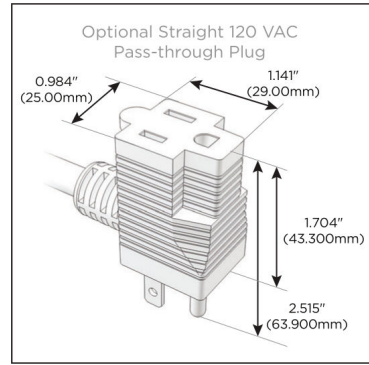

### Module/Port Options:

- A Tamper Resistant AC Receptacle
- E USB-A & USB-C (20W)
- M Double USB-A (Fast Charging Ports - 18W)
- H HDMI
- 6 CAT 6
- 12 RJ 12
- X Switched AC
- Y 3-Way Switch (Low Voltage)
- V USB-C (45W High Speed Charging Port)
- S USB-C (25W High Speed Charging Port)
- R Switched AC (Rocker Switch)
- D Dimmer Switch

### Plug:

- Supplied with Low Profile Flat 45° Angle 120 VAC Plug
- Optional Standard Straight 120 VAC Plug
- Optional Straight 120 VAC Pass-through Plug

- CLEAN, COMPACT DESIGN
- STREAMLINED
- LOW PROFILE
- SIDE-EXITING CORDS
- PLUG & PLAY
- 6' AC CORD & PLUG (FLAT PLUG STANDARD)
- CUSTOMIZABLE CONFIGURATIONS AND FINISHES
- UL LISTED FOR MOUNTING IN FURNITURE
- 15A

# M-POWER-5T

AC POWER & DATA CONNECTIVITY SOLUTION

M-POWER-5T-XAMAX-APAB

Specs:

**Modules/Ports:**

- X** Switched AC
- A** Tamper Resistant AC Receptacle
- M** Double USB-A (Fast Charging Ports - 18W)

**X A M**