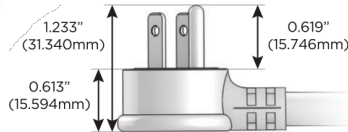

sales@mormax.com

mormax.com

Specs:

Modules/Ports:

- X Switched AC
- A Tamper Resistant AC Receptacle
- E USB-A & USB-C (20W)

X A E

TOP