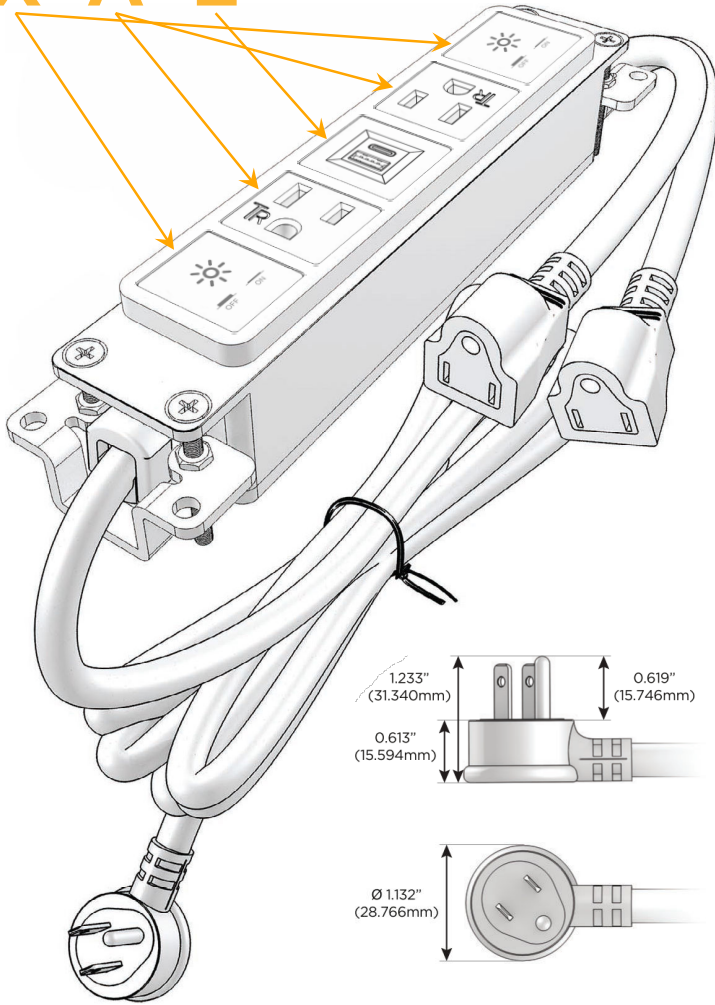

Bezel Finish: **SATIN NICKEL (ABS)**

Custom Finishes Available M-POWER-5T-XAEAX-SAB

Features:

Module/Port Options:

- A Tamper Resistant AC Receptacle
- E USB-A & USB-C (20W)
- M Double USB-A (Fast Charging Ports - 18W)
- H HDMI
- 6 CAT 6
- 12 RJ 12
- X Switched AC
- Y 3-Way Switch (Low Voltage)
- V USB-C (45W High Speed Charging Port)
- S USB-C (25W High Speed Charging Port)
- R Switched AC (Rocker Switch)
- D Dimmer Switch

Plug:

Supplied with Low Profile Flat 45° Angle 120 VAC Plug

Optional Standard Straight 120 VAC Plug

Optional Straight 120 VAC Pass-through Plug

- CLEAN, COMPACT DESIGN
- STREAMLINED
- LOW PROFILE
- SIDE-EXITING CORDS
- PLUG & PLAY
- 6' AC CORD & PLUG (FLAT PLUG STANDARD)
- CUSTOMIZABLE CONFIGURATIONS AND FINISHES
- UL LISTED FOR MOUNTING IN FURNITURE
- 15A

sales@mormax.com

mormax.com

Specs:

Modules/Ports:

- X Switched AC
- A Tamper Resistant AC Receptacle
- E USB-A & USB-C (20W)

X A E

TOP