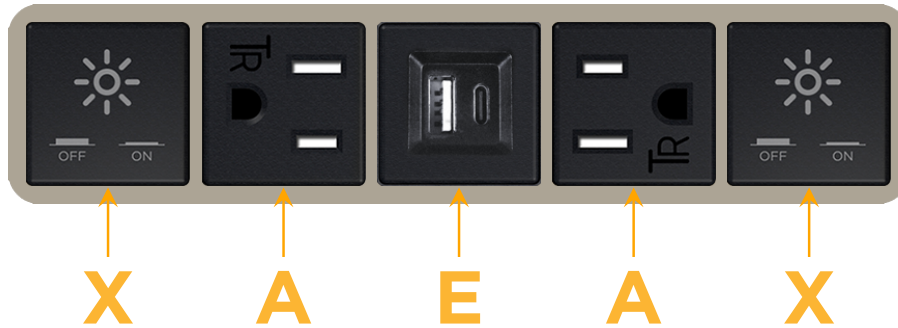

Bezel Finish: **SATIN NICKEL (ABS)**

Custom Finishes Available M-POWER-5T-XAEAX-SAB

Features:

Module/Port Options:

- A Tamper Resistant AC Receptacle
- E USB-A & USB-C (20W)
- M Double USB-A (Fast Charging Ports - 18W)
- H HDMI
- 6 CAT 6
- 12 RJ 12
- X Switched AC
- Y 3-Way Switch (Low Voltage)
- V USB-C (45W High Speed Charging Port)
- S USB-C (25W High Speed Charging Port)
- R Switched AC (Rocker Switch)
- D Dimmer Switch

Plug:

Supplied with Low Profile Flat 45° Angle 120 VAC Plug

Optional Standard Straight 120 VAC Plug

Optional Straight 120 VAC Pass-through Plug

- CLEAN, COMPACT DESIGN
- STREAMLINED
- LOW PROFILE
- SIDE-EXITING CORDS
- PLUG & PLAY
- 6' AC CORD & PLUG (FLAT PLUG STANDARD)
- CUSTOMIZABLE CONFIGURATIONS AND FINISHES
- UL LISTED FOR MOUNTING IN FURNITURE
- 15A

sales@mormax.com

mormax.com

Specs:

Modules/Ports:

- X Switched AC
- A Tamper Resistant AC Receptacle
- E USB-A & USB-C (20W)

X A E

TOP