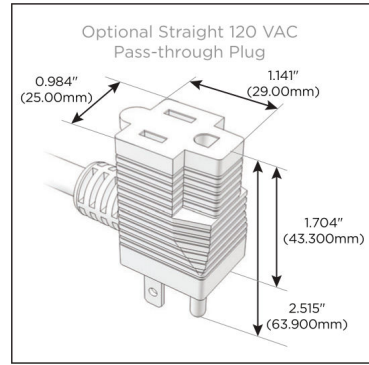

Plug:

Supplied with Low Profile Flat 45° Angle 120 VAC Plug

Optional Standard Straight 120 VAC Plug

Optional Straight 120 VAC Pass-through Plug

- CLEAN, COMPACT DESIGN
- STREAMLINED
- LOW PROFILE
- SIDE-EXITING CORDS
- PLUG & PLAY
- 6' AC CORD & PLUG (FLAT PLUG STANDARD)
- CUSTOMIZABLE CONFIGURATIONS AND FINISHES
- UL LISTED FOR MOUNTING IN FURNITURE
- 15A

M-POWER-5T

AC POWER & DATA CONNECTIVITY SOLUTION

M-POWER-5T-XAEAX-CHAB

Specs:

Modules/Ports:

- X Switched AC
- A Tamper Resistant AC Receptacle
- E USB-A & USB-C (20W)

X A E

Distributed by