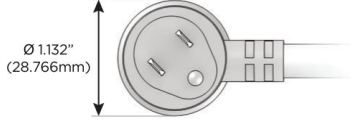

Plug:

Supplied with Low Profile Flat 45° Angle 120 VAC Plug

Optional Standard Straight 120 VAC Plug

Optional Straight 120 VAC Pass-through Plug

- CLEAN, COMPACT DESIGN
- STREAMLINED
- LOW PROFILE
- SIDE-EXITING CORDS
- PLUG & PLAY
- 6' AC CORD & PLUG (FLAT PLUG STANDARD)
- CUSTOMIZABLE CONFIGURATIONS AND FINISHES
- UL LISTED FOR MOUNTING IN FURNITURE
- 15A

M-POWER-5T

AC POWER & DATA CONNECTIVITY SOLUTION

M-POWER-5T-XAEAX-CHAB

Specs:

Modules/Ports:

- X Switched AC
- A Tamper Resistant AC Receptacle
- E USB-A & USB-C (20W)

X A E

Distributed by