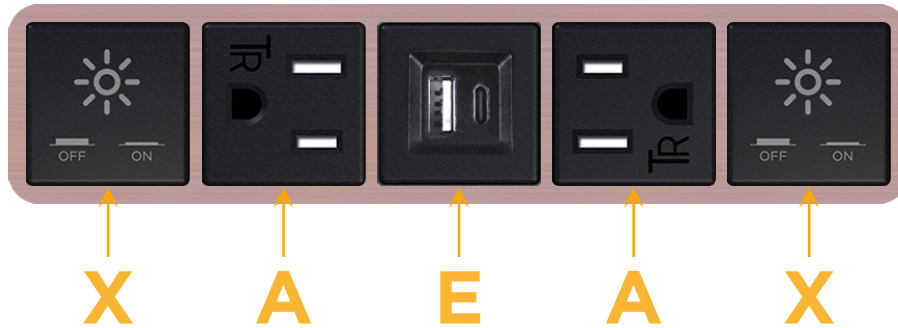

Bezel Finish: **CHAMPAGNE (ABS)**

Custom Finishes Available M-POWER-5T-XAEAX-CHAB

Features:

Module/Port Options:

- A Tamper Resistant AC Receptacle
- E USB-A & USB-C (20W)
- M Double USB-A (Fast Charging Ports - 18W)
- H HDMI
- 6 CAT 6
- 12 RJ 12
- X Switched AC
- Y 3-Way Switch (Low Voltage)
- V USB-C (45W High Speed Charging Port)
- S USB-C (25W High Speed Charging Port)
- R Switched AC (Rocker Switch)
- D Dimmer Switch

Plug:

Supplied with Low Profile Flat 45° Angle 120 VAC Plug

Optional Standard Straight 120 VAC Plug

Optional Straight 120 VAC Pass-through Plug

- CLEAN, COMPACT DESIGN
- STREAMLINED
- LOW PROFILE
- SIDE-EXITING CORDS
- PLUG & PLAY
- 6' AC CORD & PLUG (FLAT PLUG STANDARD)
- CUSTOMIZABLE CONFIGURATIONS AND FINISHES
- UL LISTED FOR MOUNTING IN FURNITURE
- 15A

M-POWER-5T

AC POWER & DATA CONNECTIVITY SOLUTION

M-POWER-5T-XAEAX-CHAB

Specs:

Modules/Ports:

- X Switched AC
- A Tamper Resistant AC Receptacle
- E USB-A & USB-C (20W)

X A E

Distributed by