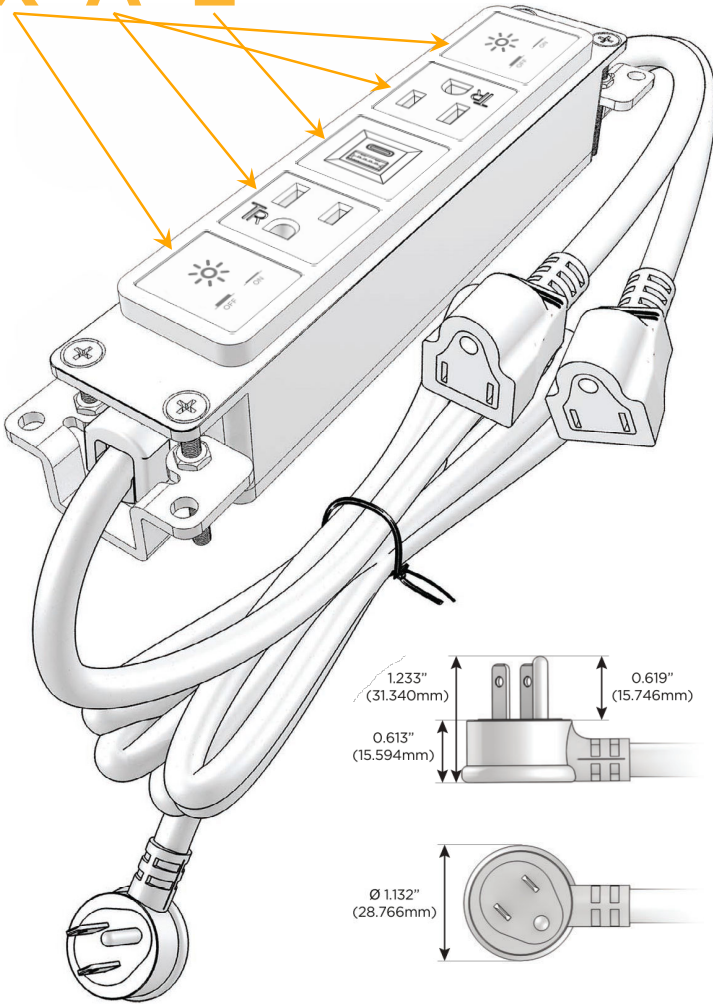

Bezel Finish: **CHAMPAGNE (ABS)**

Custom Finishes Available M-POWER-5T-XAEAX-CHAB

Features:

Module/Port Options:

- A Tamper Resistant AC Receptacle
- E USB-A & USB-C (20W)
- M Double USB-A (Fast Charging Ports - 18W)
- H HDMI
- 6 CAT 6
- 12 RJ 12
- X Switched AC
- Y 3-Way Switch (Low Voltage)
- V USB-C (45W High Speed Charging Port)
- S USB-C (25W High Speed Charging Port)
- R Switched AC (Rocker Switch)
- D Dimmer Switch

Plug:

Supplied with Low Profile Flat 45° Angle 120 VAC Plug

Optional Standard Straight 120 VAC Plug

Optional Straight 120 VAC Pass-through Plug

- CLEAN, COMPACT DESIGN
- STREAMLINED
- LOW PROFILE
- SIDE-EXITING CORDS
- PLUG & PLAY
- 6' AC CORD & PLUG (FLAT PLUG STANDARD)
- CUSTOMIZABLE CONFIGURATIONS AND FINISHES
- UL LISTED FOR MOUNTING IN FURNITURE
- 15A

M-POWER-5T

AC POWER & DATA CONNECTIVITY SOLUTION

M-POWER-5T-XAEAX-CHAB

Specs:

Modules/Ports:

- X Switched AC
- A Tamper Resistant AC Receptacle
- E USB-A & USB-C (20W)

X A E

Distributed by