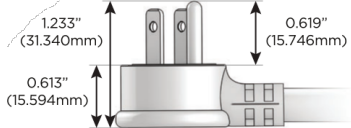

M-POWER-5T

AC POWER & DATA CONNECTIVITY SOLUTION

M-POWER-5T-XAEAX-CHAB

Specs:

Modules/Ports:

- X Switched AC
- A Tamper Resistant AC Receptacle
- E USB-A & USB-C (20W)

X A E

Distributed by