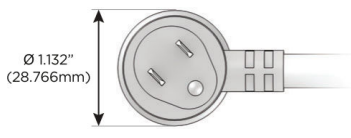

#### Plug:

Supplied with Low Profile Flat 45° Angle 120 VAC Plug

Optional Standard Straight 120 VAC Plug

Optional Straight 120 VAC Pass-through Plug

- CLEAN, COMPACT DESIGN
- STREAMLINED
- LOW PROFILE
- SIDE-EXITING CORDS
- PLUG & PLAY
- 6' AC CORD & PLUG (FLAT PLUG STANDARD)
- CUSTOMIZABLE CONFIGURATIONS AND FINISHES
- UL LISTED FOR MOUNTING IN FURNITURE
- 15A

# M-POWER-5T

AC POWER & DATA CONNECTIVITY SOLUTION

M-POWER-5T-XAEAX-BZB

Specs:

**Modules/Ports:**

- X Switched AC
- A Tamper Resistant AC Receptacle
- E USB-A & USB-C (20W)

**X A E**

Distributed by