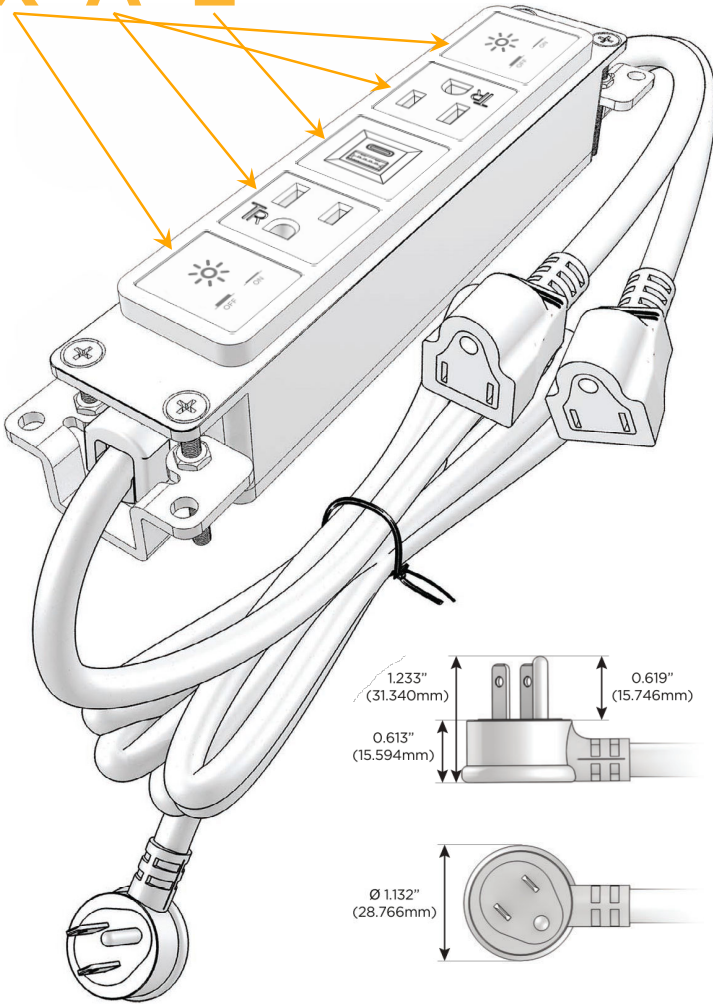

#### Module/Port Options:

- A Tamper Resistant AC Receptacle
- E USB-A & USB-C (20W)
- M Double USB-A (Fast Charging Ports - 18W)
- H HDMI
- 6 CAT 6
- 12 RJ 12
- X Switched AC
- Y 3-Way Switch (Low Voltage)
- V USB-C (45W High Speed Charging Port)
- S USB-C (25W High Speed Charging Port)
- R Switched AC (Rocker Switch)
- D Dimmer Switch

#### Plug:

Supplied with Low Profile Flat 45° Angle 120 VAC Plug

Optional Standard Straight 120 VAC Plug

Optional Straight 120 VAC Pass-through Plug

- CLEAN, COMPACT DESIGN
- STREAMLINED
- LOW PROFILE
- SIDE-EXITING CORDS
- PLUG & PLAY
- 6' AC CORD & PLUG (FLAT PLUG STANDARD)
- CUSTOMIZABLE CONFIGURATIONS AND FINISHES
- UL LISTED FOR MOUNTING IN FURNITURE
- 15A

# M-POWER-5T

AC POWER & DATA CONNECTIVITY SOLUTION

M-POWER-5T-XAEAX-BZB

Specs:

**Modules/Ports:**

- X Switched AC
- A Tamper Resistant AC Receptacle
- E USB-A & USB-C (20W)

**X A E**

Distributed by