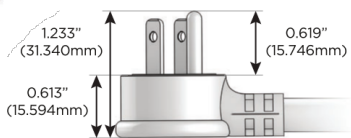

#### Plug:

Supplied with Low Profile Flat 45° Angle 120 VAC Plug

Optional Standard Straight 120 VAC Plug

Optional Straight 120 VAC Pass-through Plug

- CLEAN, COMPACT DESIGN
- STREAMLINED
- LOW PROFILE
- SIDE-EXITING CORDS
- PLUG & PLAY
- 6' AC CORD & PLUG (FLAT PLUG STANDARD)
- CUSTOMIZABLE CONFIGURATIONS AND FINISHES
- UL LISTED FOR MOUNTING IN FURNITURE
- 15A

# M-POWER-5T

AC POWER & DATA CONNECTIVITY SOLUTION

M-POWER-5T-XAEAX-BZB

Specs:

**Modules/Ports:**

- X Switched AC
- A Tamper Resistant AC Receptacle
- E USB-A & USB-C (20W)

**X A E**

Distributed by