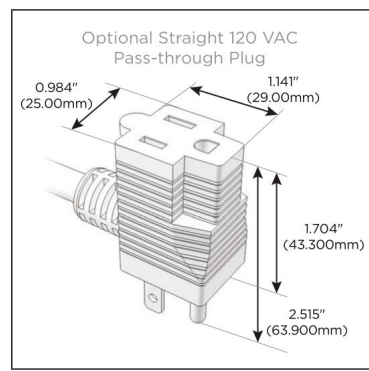

#### Module/Port Options:

- A Tamper Resistant AC Receptacle
- E USB-A & USB-C (20W)
- M Double USB-A (Fast Charging Ports - 18W)
- H HDMI
- 6 CAT 6
- 12 RJ 12
- X Switched AC
- Y 3-Way Switch (Low Voltage)
- V USB-C (45W High Speed Charging Port)
- S USB-C (25W High Speed Charging Port)
- R Switched AC (Rocker Switch)
- D Dimmer Switch

#### Plug:

Supplied with Low Profile Flat 45° Angle 120 VAC Plug

Optional Standard Straight 120 VAC Plug

Optional Straight 120 VAC Pass-through Plug

- CLEAN, COMPACT DESIGN
- STREAMLINED
- LOW PROFILE
- SIDE-EXITING CORDS
- PLUG & PLAY
- 6' AC CORD & PLUG (FLAT PLUG STANDARD)
- CUSTOMIZABLE CONFIGURATIONS AND FINISHES
- UL LISTED FOR MOUNTING IN FURNITURE
- 15A

# M-POWER-5T

AC POWER & DATA CONNECTIVITY SOLUTION

M-POWER-5T-XAEAX-BZB

Specs:

**Modules/Ports:**

- X Switched AC
- A Tamper Resistant AC Receptacle
- E USB-A & USB-C (20W)

**X A E**

Distributed by