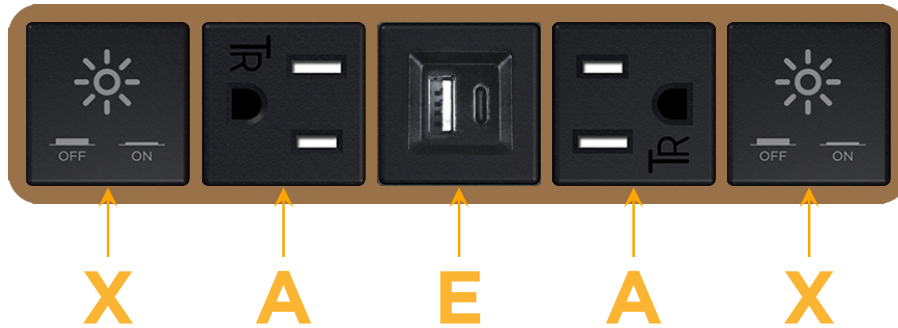

M-POWER-5T

AC POWER & DATA CONNECTIVITY SOLUTION

M-POWER-5T-XAEAX-BZB

Distributed by

Mormax Company, Inc.

8 Westchester Plaza

Elmsford, NY 10523

914-699-0101

sales@mormax.com

mormax.com

Metro Light & Power's line of power & data solutions offers sophisticated design elements combined with greater ease of installation. Streamlined and low-profile, enhanced by side-exiting cords, our outlets advance the industry with their cutting edge look and feel. We believe flexibility is key, and we provide a variety of mounting options, including the ability to mount in limited spaces. Our outlets are available in many finishes and configurations, in addition to a custom color and finish capability for our clients.

Bezel Finish: **SOLID BRONZE**
Custom Finishes Available M-POWER-5T-XAEAX-BZB

Features:

Module/Port Options:

- A Tamper Resistant AC Receptacle
- E USB-A & USB-C (20W)
- M Double USB-A (Fast Charging Ports - 18W)
- H HDMI
- 6 CAT 6
- 12 RJ 12
- X Switched AC
- Y 3-Way Switch (Low Voltage)
- V USB-C (45W High Speed Charging Port)
- S USB-C (25W High Speed Charging Port)
- R Switched AC (Rocker Switch)
- D Dimmer Switch

Plug:

Supplied with Low Profile Flat 45° Angle 120 VAC Plug

Optional Standard Straight 120 VAC Plug

Optional Straight 120 VAC Pass-through Plug

- CLEAN, COMPACT DESIGN
- STREAMLINED
- LOW PROFILE
- SIDE-EXITING CORDS
- PLUG & PLAY
- 6' AC CORD & PLUG (FLAT PLUG STANDARD)
- CUSTOMIZABLE CONFIGURATIONS AND FINISHES
- UL LISTED FOR MOUNTING IN FURNITURE
- 15A