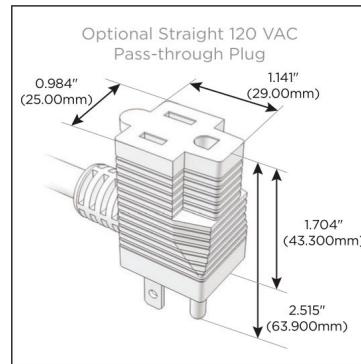

Plug:

Supplied with Low Profile Flat 45° Angle 120 VAC Plug

Optional Standard Straight 120 VAC Plug

Optional Straight 120 VAC Pass-through Plug

- CLEAN, COMPACT DESIGN
- STREAMLINED
- LOW PROFILE
- SIDE-EXITING CORDS
- PLUG & PLAY
- 6' AC CORD & PLUG (FLAT PLUG STANDARD)
- CUSTOMIZABLE CONFIGURATIONS AND FINISHES
- UL LISTED FOR MOUNTING IN FURNITURE
- 15A

M-POWER-5T

AC POWER & DATA CONNECTIVITY SOLUTION

M-POWER-5T-XAEAX-BZAB

Specs:

Modules/Ports:

- X Switched AC
- A Tamper Resistant AC Receptacle
- E USB-A & USB-C (20W)

X A E

Distributed by