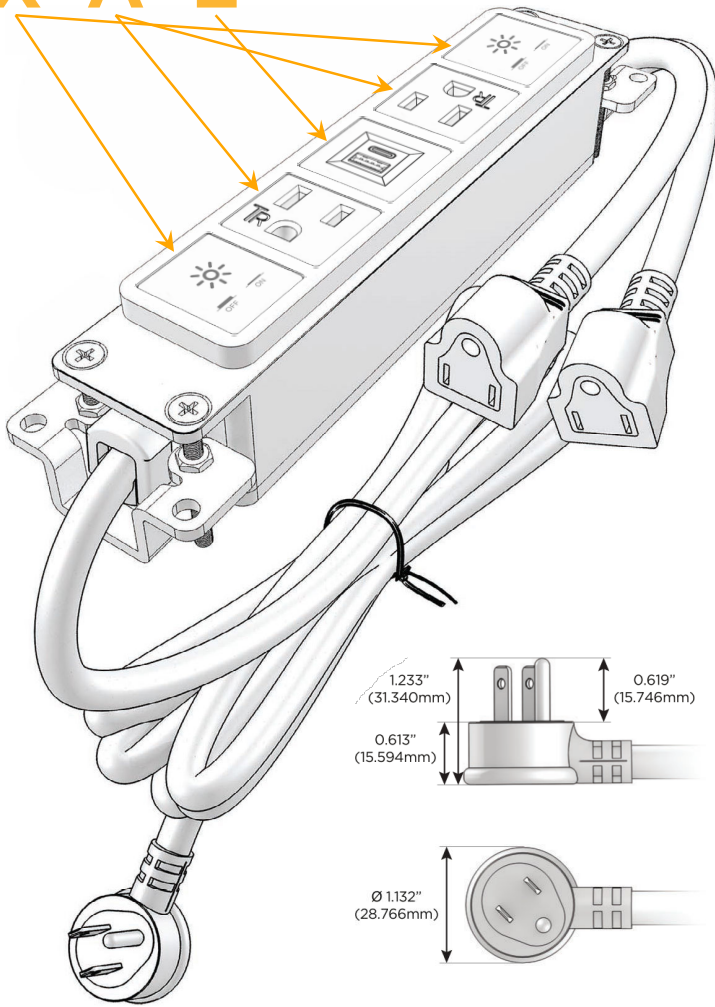

Bezel Finish: **STANDARD BRONZE (ABS)**

Custom Finishes Available M-POWER-5T-XAEAX-BZAB

Features:

Module/Port Options:

- A Tamper Resistant AC Receptacle
- E USB-A & USB-C (20W)
- M Double USB-A (Fast Charging Ports - 18W)
- H HDMI
- 6 CAT 6
- 12 RJ 12
- X Switched AC
- Y 3-Way Switch (Low Voltage)
- V USB-C (45W High Speed Charging Port)
- S USB-C (25W High Speed Charging Port)
- R Switched AC (Rocker Switch)
- D Dimmer Switch

Plug:

Supplied with Low Profile Flat 45° Angle 120 VAC Plug

Optional Standard Straight 120 VAC Plug

Optional Straight 120 VAC Pass-through Plug

- CLEAN, COMPACT DESIGN
- STREAMLINED
- LOW PROFILE
- SIDE-EXITING CORDS
- PLUG & PLAY
- 6' AC CORD & PLUG (FLAT PLUG STANDARD)
- CUSTOMIZABLE CONFIGURATIONS AND FINISHES
- UL LISTED FOR MOUNTING IN FURNITURE
- 15A

M-POWER-5T

AC POWER & DATA CONNECTIVITY SOLUTION

M-POWER-5T-XAEAX-BZAB

Specs:

Modules/Ports:

- X Switched AC
- A Tamper Resistant AC Receptacle
- E USB-A & USB-C (20W)

X A E

Distributed by