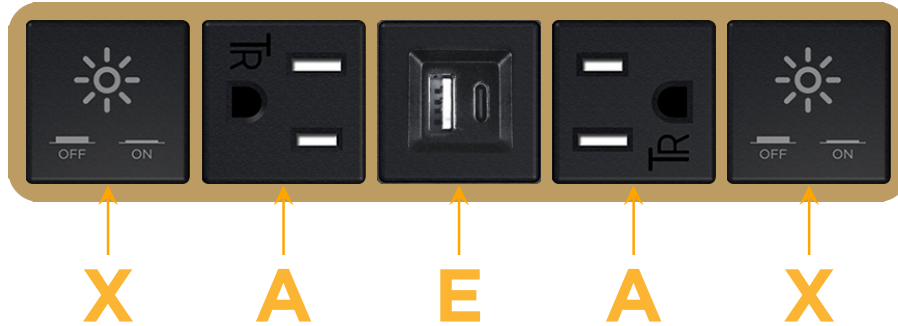

Bezel Finish: **STANDARD BRONZE (ABS)**

Custom Finishes Available M-POWER-5T-XAEAX-BZAB

Features:

Module/Port Options:

- A Tamper Resistant AC Receptacle
- E USB-A & USB-C (20W)
- M Double USB-A (Fast Charging Ports - 18W)
- H HDMI
- 6 CAT 6
- 12 RJ 12
- X Switched AC
- Y 3-Way Switch (Low Voltage)
- V USB-C (45W High Speed Charging Port)
- S USB-C (25W High Speed Charging Port)
- R Switched AC (Rocker Switch)
- D Dimmer Switch

Plug:

Supplied with Low Profile Flat 45° Angle 120 VAC Plug

Optional Standard Straight 120 VAC Plug

Optional Straight 120 VAC Pass-through Plug

- CLEAN, COMPACT DESIGN
- STREAMLINED
- LOW PROFILE
- SIDE-EXITING CORDS
- PLUG & PLAY
- 6' AC CORD & PLUG (FLAT PLUG STANDARD)
- CUSTOMIZABLE CONFIGURATIONS AND FINISHES
- UL LISTED FOR MOUNTING IN FURNITURE
- 15A

M-POWER-5T

AC POWER & DATA CONNECTIVITY SOLUTION

M-POWER-5T-XAEAX-BZAB

Specs:

Modules/Ports:

- X Switched AC
- A Tamper Resistant AC Receptacle
- E USB-A & USB-C (20W)

X A E

Distributed by