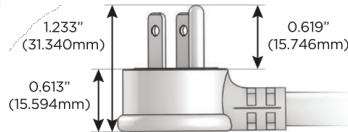

M-POWER-5T

AC POWER & DATA CONNECTIVITY SOLUTION

M-POWER-5T-XAEAX-BZAB

Specs:

Modules/Ports:

- X Switched AC
- A Tamper Resistant AC Receptacle
- E USB-A & USB-C (20W)

X A E

Distributed by