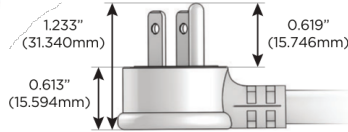

M-POWER-5T

AC POWER & DATA CONNECTIVITY SOLUTION

M-POWER-5T-XAEAX-BZ5AAB

Specs:

Modules/Ports:

- X Switched AC
- A Tamper Resistant AC Receptacle
- E USB-A & USB-C (20W)

X A E

Distributed by