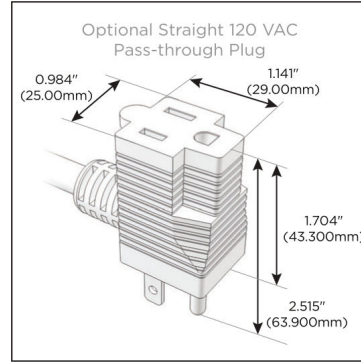

Plug:

Supplied with Low Profile Flat 45° Angle 120 VAC Plug

Optional Standard Straight 120 VAC Plug

Optional Straight 120 VAC Pass-through Plug

- CLEAN, COMPACT DESIGN
- STREAMLINED
- LOW PROFILE
- SIDE-EXITING CORDS
- PLUG & PLAY
- 6' AC CORD & PLUG (FLAT PLUG STANDARD)
- CUSTOMIZABLE CONFIGURATIONS AND FINISHES
- UL LISTED FOR MOUNTING IN FURNITURE
- 15A

M-POWER-5T

AC POWER & DATA CONNECTIVITY SOLUTION

M-POWER-5T-XAEAX-BZ5AAB

Specs:

Modules/Ports:

- X Switched AC
- A Tamper Resistant AC Receptacle
- E USB-A & USB-C (20W)

X A E

Distributed by