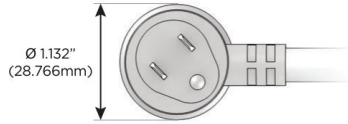

Plug:

Supplied with Low Profile Flat 45° Angle 120 VAC Plug

Optional Standard Straight 120 VAC Plug

Optional Straight 120 VAC Pass-through Plug

- CLEAN, COMPACT DESIGN
- STREAMLINED
- LOW PROFILE
- SIDE-EXITING CORDS
- PLUG & PLAY
- 6' AC CORD & PLUG (FLAT PLUG STANDARD)
- CUSTOMIZABLE CONFIGURATIONS AND FINISHES
- UL LISTED FOR MOUNTING IN FURNITURE
- 15A

M-POWER-5T

AC POWER & DATA CONNECTIVITY SOLUTION

M-POWER-5T-XAEAX-BZ5AAB

Specs:

Modules/Ports:

- X Switched AC
- A Tamper Resistant AC Receptacle
- E USB-A & USB-C (20W)

X A E

Distributed by