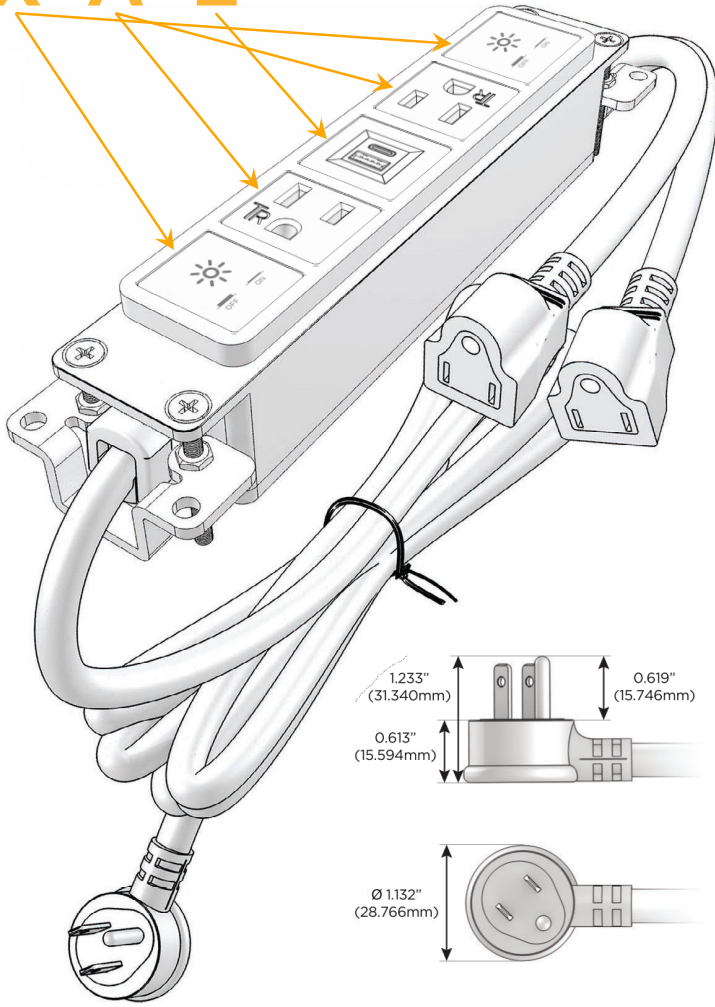

Bezel Finish: **ANTIQUED ARCHITECTURAL BRONZE (ABS)**

Custom Finishes Available M-POWER-5T-XAEAX-BZ5AAB

Features:

Module/Port Options:

- A** Tamper Resistant AC Receptacle
- E** USB-A & USB-C (20W)
- M** Double USB-A (Fast Charging Ports - 18W)
- H** HDMI
- 6** CAT 6
- 12** RJ 12
- X** Switched AC
- Y** 3-Way Switch (Low Voltage)
- V** USB-C (45W High Speed Charging Port)
- S** USB-C (25W High Speed Charging Port)
- R** Switched AC (Rocker Switch)
- D** Dimmer Switch

Plug:

Supplied with Low Profile Flat 45° Angle 120 VAC Plug

Optional Standard Straight 120 VAC Plug

Optional Straight 120 VAC Pass-through Plug

- CLEAN, COMPACT DESIGN
- STREAMLINED
- LOW PROFILE
- SIDE-EXITING CORDS
- PLUG & PLAY
- 6' AC CORD & PLUG (FLAT PLUG STANDARD)
- CUSTOMIZABLE CONFIGURATIONS AND FINISHES
- UL LISTED FOR MOUNTING IN FURNITURE
- 15A

M-POWER-5T

AC POWER & DATA CONNECTIVITY SOLUTION

M-POWER-5T-XAEAX-BZ5AAB

Specs:

Modules/Ports:

- X Switched AC
- A Tamper Resistant AC Receptacle
- E USB-A & USB-C (20W)

X A E

Distributed by