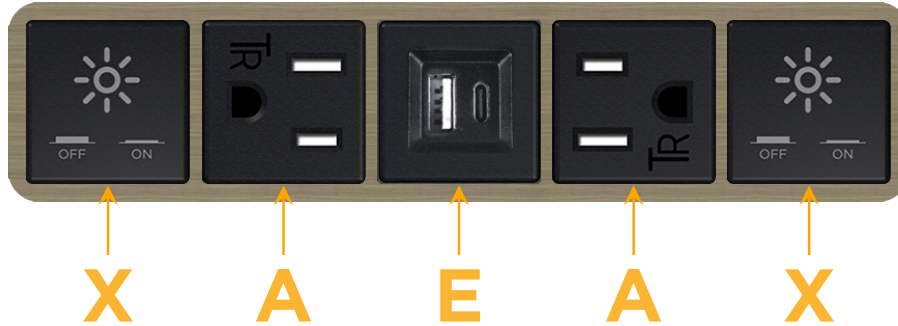

Bezel Finish: **ANTIQUED ARCHITECTURAL BRONZE (ABS)**

Custom Finishes Available M-POWER-5T-XAEAX-BZ5AAB

Features:

Module/Port Options:

- A** Tamper Resistant AC Receptacle
- E** USB-A & USB-C (20W)
- M** Double USB-A (Fast Charging Ports - 18W)
- H** HDMI
- 6** CAT 6
- 12** RJ 12
- X** Switched AC
- Y** 3-Way Switch (Low Voltage)
- V** USB-C (45W High Speed Charging Port)
- S** USB-C (25W High Speed Charging Port)
- R** Switched AC (Rocker Switch)
- D** Dimmer Switch

Plug:

Supplied with Low Profile Flat 45° Angle 120 VAC Plug

Optional Standard Straight 120 VAC Plug

Optional Straight 120 VAC Pass-through Plug

- CLEAN, COMPACT DESIGN
- STREAMLINED
- LOW PROFILE
- SIDE-EXITING CORDS
- PLUG & PLAY
- 6' AC CORD & PLUG (FLAT PLUG STANDARD)
- CUSTOMIZABLE CONFIGURATIONS AND FINISHES
- UL LISTED FOR MOUNTING IN FURNITURE
- 15A

M-POWER-5T

AC POWER & DATA CONNECTIVITY SOLUTION

M-POWER-5T-XAEAX-BZ5AAB

Specs:

Modules/Ports:

- X Switched AC
- A Tamper Resistant AC Receptacle
- E USB-A & USB-C (20W)

X A E

Distributed by