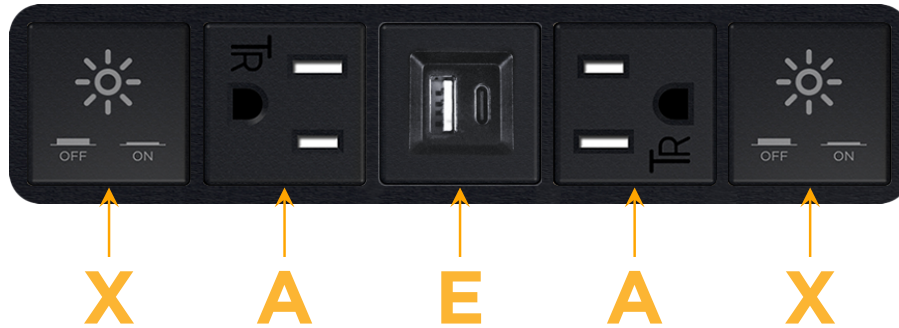

M-POWER-5T

AC POWER & DATA CONNECTIVITY SOLUTION

M-POWER-5T-XAEAX-BAB

Distributed by

Mormax Company, Inc.

8 Westchester Plaza

Elmsford, NY 10523

914-699-0101

sales@mormax.com

mormax.com

Metro Light & Power's line of power & data solutions offers sophisticated design elements combined with greater ease of installation. Streamlined and low-profile, enhanced by side-exiting cords, our outlets advance the industry with their cutting edge look and feel. We believe flexibility is key, and we provide a variety of mounting options, including the ability to mount in limited spaces. Our outlets are available in many finishes and configurations, in addition to a custom color and finish capability for our clients.

Bezel Finish: **BLACK (ABS)**

Custom Finishes Available M-POWER-5T-XAEAX-BAB

Features:

Module/Port Options:

- **A** Tamper Resistant AC Receptacle
- **E** USB-A & USB-C (20W)
- **M** Double USB-A (Fast Charging Ports - 18W)
- **H** HDMI
- **6** CAT 6
- **12** RJ 12
- **X** Switched AC
- **Y** 3-Way Switch (Low Voltage)
- **V** USB-C (45W High Speed Charging Port)
- **S** USB-C (25W High Speed Charging Port)
- **R** Switched AC (Rocker Switch)
- **D** Dimmer Switch

Plug:

Supplied with Low Profile Flat 45° Angle 120 VAC Plug

Optional Standard Straight 120 VAC Plug

Optional Straight 120 VAC Pass-through Plug

- CLEAN, COMPACT DESIGN
- STREAMLINED
- LOW PROFILE
- SIDE-EXITING CORDS
- PLUG & PLAY
- 6' AC CORD & PLUG (FLAT PLUG STANDARD)
- CUSTOMIZABLE CONFIGURATIONS AND FINISHES
- UL LISTED FOR MOUNTING IN FURNITURE
- 15A