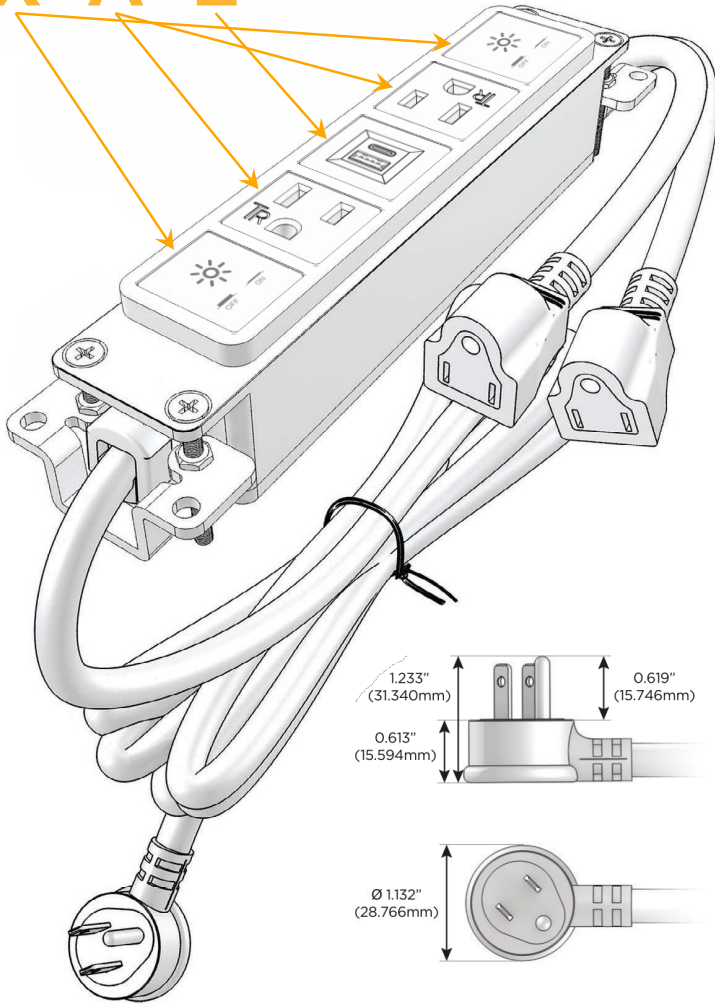

### Module/Port Options:

- A** Tamper Resistant AC Receptacle
- E** USB-A & USB-C (20W)
- M** Double USB-A (Fast Charging Ports - 18W)
- H** HDMI
- 6** CAT 6
- 12** RJ 12
- X** Switched AC
- Y** 3-Way Switch (Low Voltage)
- V** USB-C (45W High Speed Charging Port)
- S** USB-C (25W High Speed Charging Port)
- R** Switched AC (Rocker Switch)
- D** Dimmer Switch

### Plug:

Supplied with Low Profile Flat 45° Angle 120 VAC Plug

Optional Standard Straight 120 VAC Plug

Optional Straight 120 VAC Pass-through Plug

- CLEAN, COMPACT DESIGN
- STREAMLINED
- LOW PROFILE
- SIDE-EXITING CORDS
- PLUG & PLAY
- 6' AC CORD & PLUG (FLAT PLUG STANDARD)
- CUSTOMIZABLE CONFIGURATIONS AND FINISHES
- UL LISTED FOR MOUNTING IN FURNITURE
- 15A

# M-POWER-5T

AC POWER & DATA CONNECTIVITY SOLUTION

M-POWER-5T-XAEAX-BAB

Specs:

**Modules/Ports:**

- X Switched AC
- A Tamper Resistant AC Receptacle
- E USB-A & USB-C (20W)

**X A E**

Distributed by