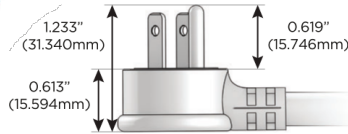

### Plug:

Supplied with Low Profile Flat 45° Angle 120 VAC Plug

Optional Standard Straight 120 VAC Plug

Optional Straight 120 VAC Pass-through Plug

- CLEAN, COMPACT DESIGN
- STREAMLINED
- LOW PROFILE
- SIDE-EXITING CORDS
- PLUG & PLAY
- 6' AC CORD & PLUG (FLAT PLUG STANDARD)
- CUSTOMIZABLE CONFIGURATIONS AND FINISHES
- UL LISTED FOR MOUNTING IN FURNITURE
- 15A

# M-POWER-5T

AC POWER & DATA CONNECTIVITY SOLUTION

M-POWER-5T-XAEAX-BAB

Specs:

**Modules/Ports:**

- X Switched AC
- A Tamper Resistant AC Receptacle
- E USB-A & USB-C (20W)

**X A E**

Distributed by