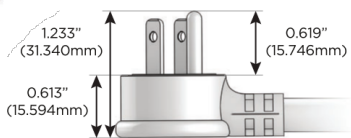

M-POWER-5T

AC POWER & DATA CONNECTIVITY SOLUTION

M-POWER-5T-RAMAR-WAB

Specs:

Modules/Ports:

- **R** Switched AC (Rocker Switch)
- **A** Tamper Resistant AC Receptacle
- **M** Double USB-A (Fast Charging Ports - 18W)

R A M