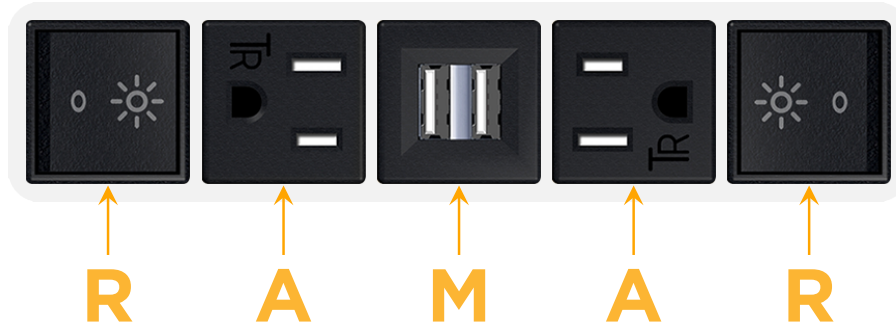

Bezel Finish: **WHITE (ABS)**

Custom Finishes Available M-POWER-5T-RAMAR-WAB

Features:

**Module/Port Options:**

- A** Tamper Resistant AC Receptacle
- E** USB-A & USB-C (20W)
- M** Double USB-A (Fast Charging Ports - 18W)
- H** HDMI
- 6** CAT 6
- 12** RJ 12
- X** Switched AC
- Y** 3-Way Switch (Low Voltage)
- V** USB-C (45W High Speed Charging Port)
- S** USB-C (25W High Speed Charging Port)
- R** Switched AC (Rocker Switch)
- D** Dimmer Switch

**Plug:**

- Supplied with Low Profile Flat 45° Angle 120 VAC Plug
- Optional Standard Straight 120 VAC Plug
- Optional Straight 120 VAC Pass-through Plug

- CLEAN, COMPACT DESIGN
- STREAMLINED
- LOW PROFILE
- SIDE-EXITING CORDS
- PLUG & PLAY
- 6' AC CORD & PLUG (FLAT PLUG STANDARD)
- CUSTOMIZABLE CONFIGURATIONS AND FINISHES
- UL LISTED FOR MOUNTING IN FURNITURE
- 15A

# M-POWER-5T

AC POWER & DATA CONNECTIVITY SOLUTION

M-POWER-5T-RAMAR-WAB

Specs:

**Modules/Ports:**

- R** Switched AC (Rocker Switch)
- A** Tamper Resistant AC Receptacle
- M** Double USB-A (Fast Charging Ports - 18W)