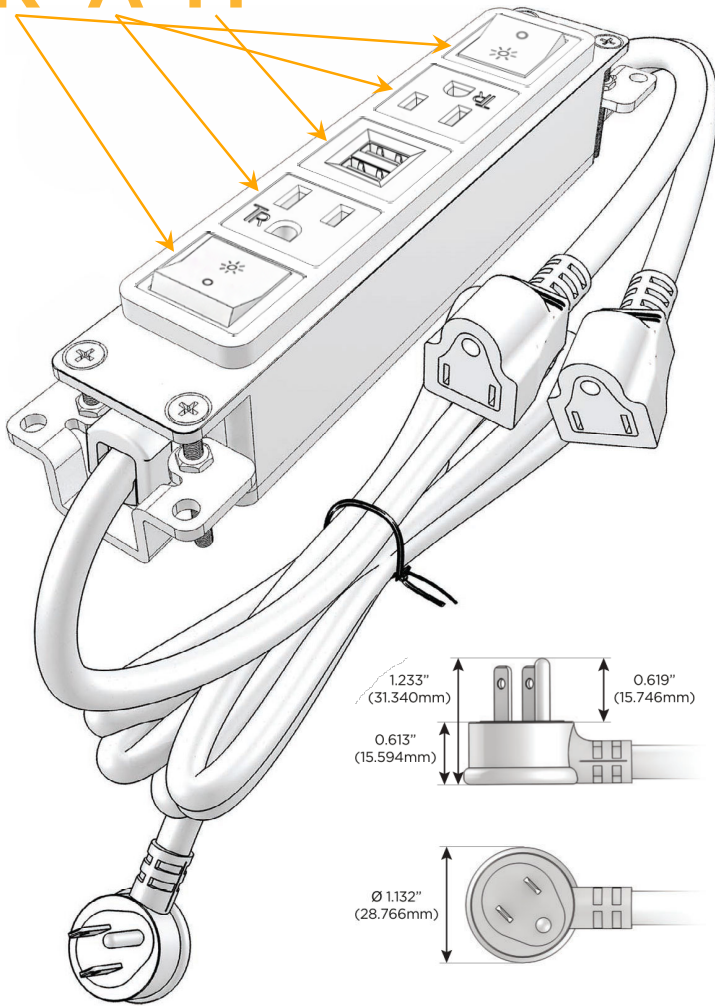

M-POWER-5T

AC POWER & DATA CONNECTIVITY SOLUTION

M-POWER-5T-RAMAR-WAB

Specs:

Modules/Ports:

- **R** Switched AC (Rocker Switch)
- **A** Tamper Resistant AC Receptacle
- **M** Double USB-A (Fast Charging Ports - 18W)

R A M