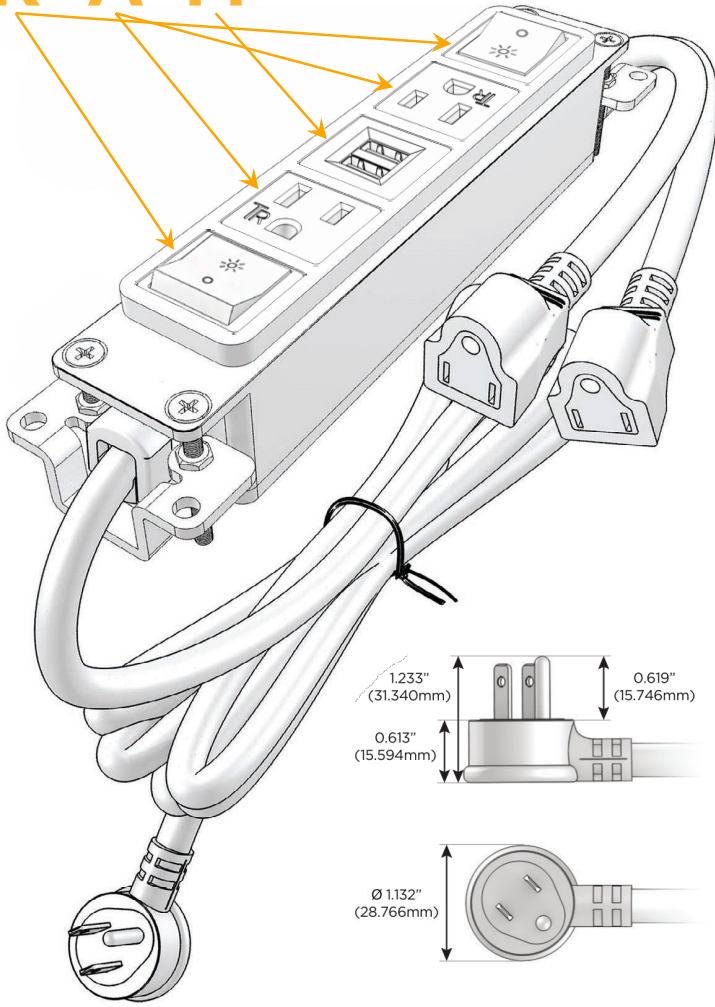

M-POWER-5T

AC POWER & DATA CONNECTIVITY SOLUTION

M-POWER-5T-RAMAR-SS4AB

Specs:

Modules/Ports:

- **R** Switched AC (Rocker Switch)
- **A** Tamper Resistant AC Receptacle
- **M** Double USB-A (Fast Charging Ports - 18W)

R A M