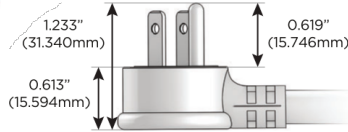

M-POWER-5T

AC POWER & DATA CONNECTIVITY SOLUTION

M-POWER-5T-RAMAR-SS4AB

Specs:

Modules/Ports:

- **R** Switched AC (Rocker Switch)
- **A** Tamper Resistant AC Receptacle
- **M** Double USB-A (Fast Charging Ports - 18W)

R A M