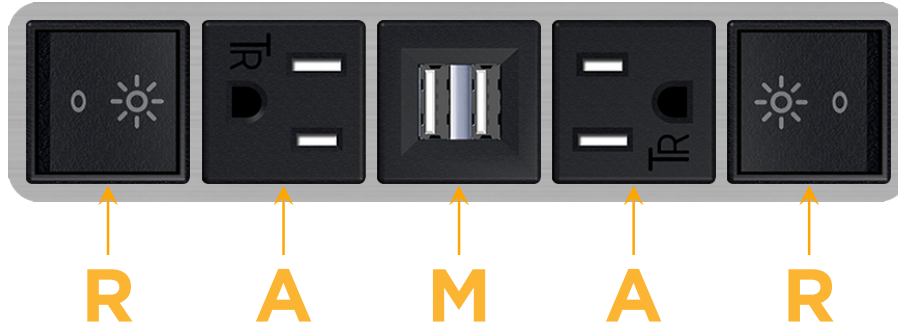

M-POWER-5T

AC POWER & DATA CONNECTIVITY SOLUTION

M-POWER-5T-RAMAR-SS4AB

Distributed by

Mormax Company, Inc.

8 Westchester Plaza

Elmsford, NY 10523

914-699-0101

sales@mormax.com

mormax.com

Metro Light & Power's line of power & data solutions offers sophisticated design elements combined with greater ease of installation. Streamlined and low-profile, enhanced by side-exiting cords, our outlets advance the industry with their cutting edge look and feel. We believe flexibility is key, and we provide a variety of mounting options, including the ability to mount in limited spaces. Our outlets are available in many finishes and configurations, in addition to a custom color and finish capability for our clients.

Bezel Finish: **BRUSHED STAINLESS (ABS)**

Custom Finishes Available M-POWER-5T-RAMAR-SS4AB

Features:

Module/Port Options:

- **A** Tamper Resistant AC Receptacle
- **E** USB-A & USB-C (20W)
- **M** Double USB-A (Fast Charging Ports - 18W)
- **H** HDMI
- **6** CAT 6
- **12** RJ 12
- **X** Switched AC
- **Y** 3-Way Switch (Low Voltage)
- **V** USB-C (45W High Speed Charging Port)
- **S** USB-C (25W High Speed Charging Port)
- **R** Switched AC (Rocker Switch)
- **D** Dimmer Switch

Plug:

Supplied with Low Profile Flat 45° Angle 120 VAC Plug

Optional Standard Straight 120 VAC Plug

Optional Straight 120 VAC Pass-through Plug

- CLEAN, COMPACT DESIGN
- STREAMLINED
- LOW PROFILE
- SIDE-EXITING CORDS
- PLUG & PLAY
- 6' AC CORD & PLUG (FLAT PLUG STANDARD)
- CUSTOMIZABLE CONFIGURATIONS AND FINISHES
- UL LISTED FOR MOUNTING IN FURNITURE
- 15A