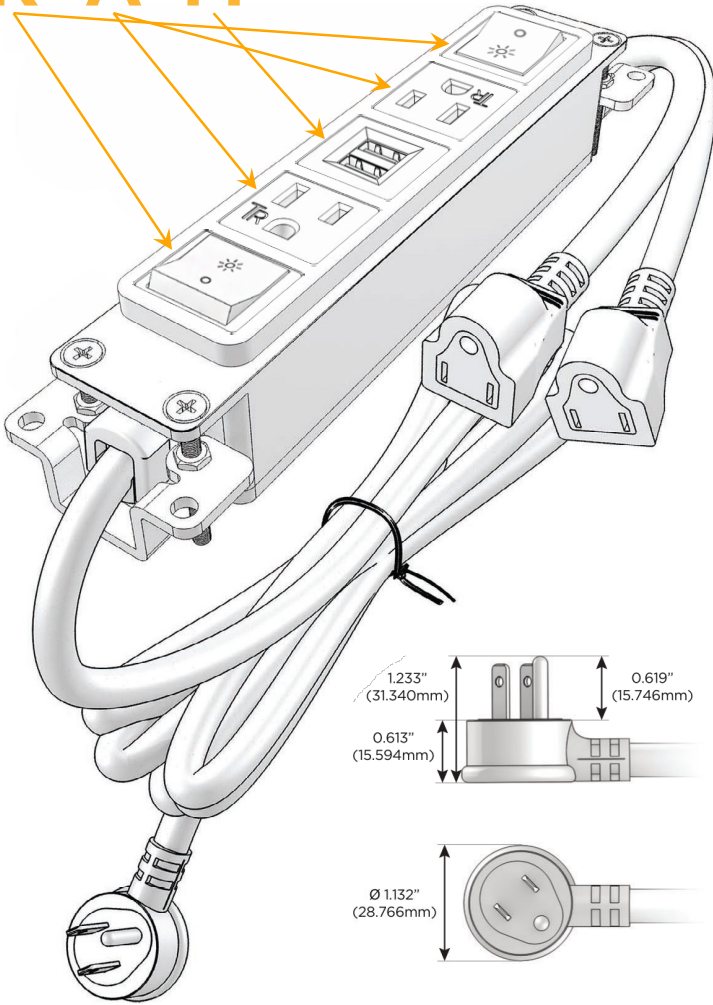

M-POWER-5T

AC POWER & DATA CONNECTIVITY SOLUTION

M-POWER-5T-RAMAR-SAB

Specs:

Modules/Ports:

- **R** Switched AC (Rocker Switch)
- **A** Tamper Resistant AC Receptacle
- **M** Double USB-A (Fast Charging Ports - 18W)

R A M