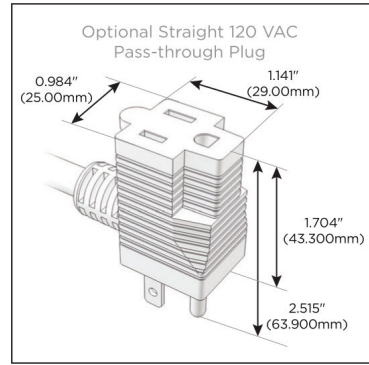

M-POWER-5T

AC POWER & DATA CONNECTIVITY SOLUTION

M-POWER-5T-RAMAR-SAB

Specs:

Modules/Ports:

- **R** Switched AC (Rocker Switch)
- **A** Tamper Resistant AC Receptacle
- **M** Double USB-A (Fast Charging Ports - 18W)

R A M