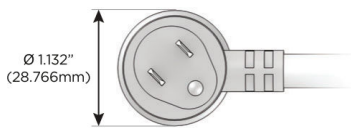

M-POWER-5T

AC POWER & DATA CONNECTIVITY SOLUTION

M-POWER-5T-RAMAR-SAB

Specs:

Modules/Ports:

- **R** Switched AC (Rocker Switch)
- **A** Tamper Resistant AC Receptacle
- **M** Double USB-A (Fast Charging Ports - 18W)

R A M