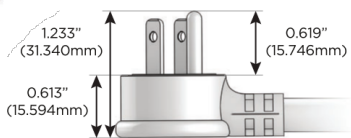

M-POWER-5T

AC POWER & DATA CONNECTIVITY SOLUTION

M-POWER-5T-RAMAR-SAB

Specs:

Modules/Ports:

- **R** Switched AC (Rocker Switch)
- **A** Tamper Resistant AC Receptacle
- **M** Double USB-A (Fast Charging Ports - 18W)

R A M