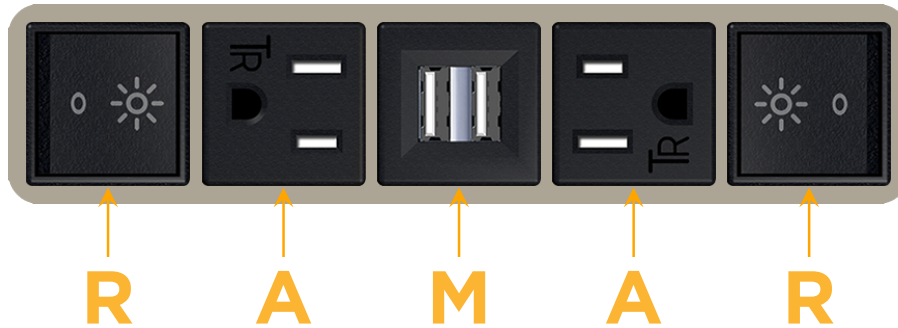

Bezel Finish: **SATIN NICKEL (ABS)**

Custom Finishes Available M-POWER-5T-RAMAR-SAB

Features:

Module/Port Options:

- A** Tamper Resistant AC Receptacle
- E** USB-A & USB-C (20W)
- M** Double USB-A (Fast Charging Ports - 18W)
- H** HDMI
- 6** CAT 6
- 12** RJ 12
- X** Switched AC
- Y** 3-Way Switch (Low Voltage)
- V** USB-C (45W High Speed Charging Port)
- S** USB-C (25W High Speed Charging Port)
- R** Switched AC (Rocker Switch)
- D** Dimmer Switch

Plug:

Supplied with Low Profile Flat 45° Angle 120 VAC Plug

Optional Standard Straight 120 VAC Plug

Optional Straight 120 VAC Pass-through Plug

- CLEAN, COMPACT DESIGN
- STREAMLINED
- LOW PROFILE
- SIDE-EXITING CORDS
- PLUG & PLAY
- 6' AC CORD & PLUG (FLAT PLUG STANDARD)
- CUSTOMIZABLE CONFIGURATIONS AND FINISHES
- UL LISTED FOR MOUNTING IN FURNITURE
- 15A

M-POWER-5T

AC POWER & DATA CONNECTIVITY SOLUTION

M-POWER-5T-RAMAR-SAB

Specs:

Modules/Ports:

- R** Switched AC (Rocker Switch)
- A** Tamper Resistant AC Receptacle
- M** Double USB-A (Fast Charging Ports - 18W)