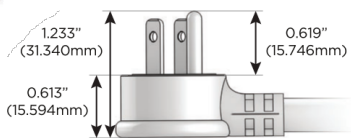

M-POWER-5T

AC POWER & DATA CONNECTIVITY SOLUTION

M-POWER-5T-RAMAR-CRAB

Specs:

Modules/Ports:

- **R** Switched AC (Rocker Switch)
- **A** Tamper Resistant AC Receptacle
- **M** Double USB-A (Fast Charging Ports - 18W)

R A M