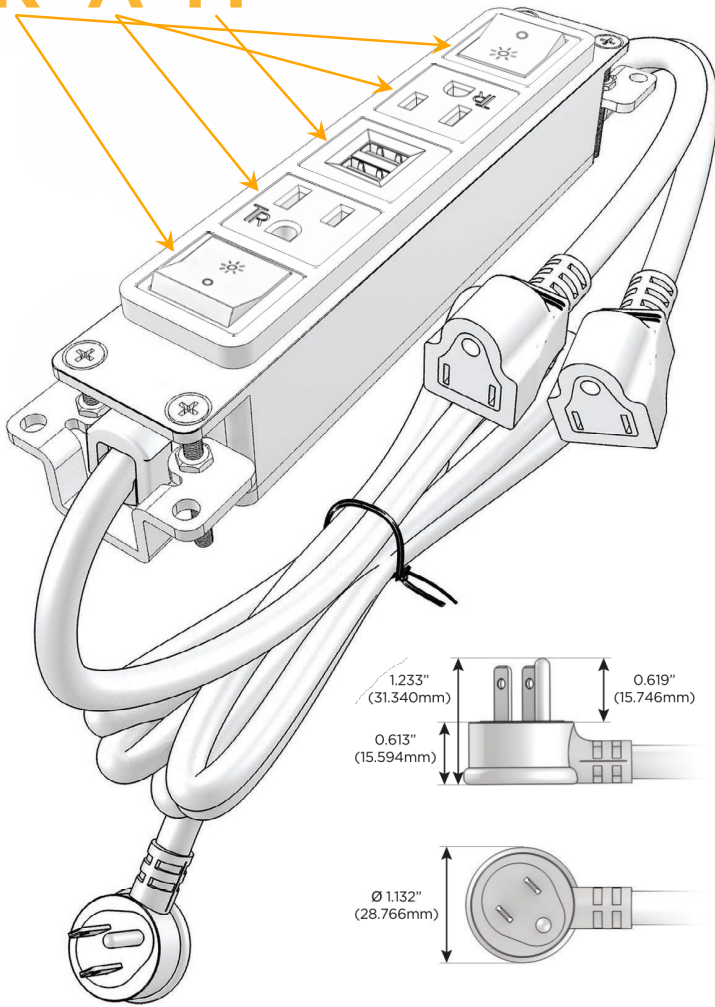

M-POWER-5T

AC POWER & DATA CONNECTIVITY SOLUTION

M-POWER-5T-RAMAR-CRAB

Specs:

Modules/Ports:

- **R** Switched AC (Rocker Switch)
- **A** Tamper Resistant AC Receptacle
- **M** Double USB-A (Fast Charging Ports - 18W)

R A M