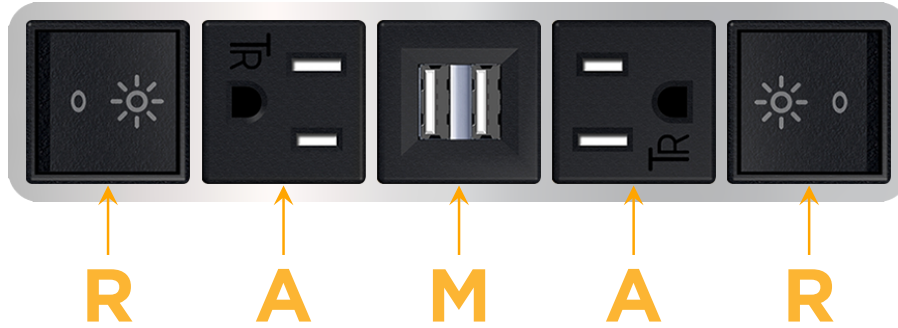

Bezel Finish: **CHROME (ABS)**
Custom Finishes Available M-POWER-5T-RAMAR-CRAB

Features:

Module/Port Options:

- A** Tamper Resistant AC Receptacle
- E** USB-A & USB-C (20W)
- M** Double USB-A (Fast Charging Ports - 18W)
- H** HDMI
- 6** CAT 6
- 12** RJ 12
- X** Switched AC
- Y** 3-Way Switch (Low Voltage)
- V** USB-C (45W High Speed Charging Port)
- S** USB-C (25W High Speed Charging Port)
- R** Switched AC (Rocker Switch)
- D** Dimmer Switch

Plug:

- Supplied with Low Profile Flat 45° Angle 120 VAC Plug
- Optional Standard Straight 120 VAC Plug
- Optional Straight 120 VAC Pass-through Plug

- CLEAN, COMPACT DESIGN
- STREAMLINED
- LOW PROFILE
- SIDE-EXITING CORDS
- PLUG & PLAY
- 6' AC CORD & PLUG (FLAT PLUG STANDARD)
- CUSTOMIZABLE CONFIGURATIONS AND FINISHES
- UL LISTED FOR MOUNTING IN FURNITURE
- 15A

M-POWER-5T

AC POWER & DATA CONNECTIVITY SOLUTION

M-POWER-5T-RAMAR-CRAB

Specs:

Modules/Ports:

- R** Switched AC (Rocker Switch)
- A** Tamper Resistant AC Receptacle
- M** Double USB-A (Fast Charging Ports - 18W)