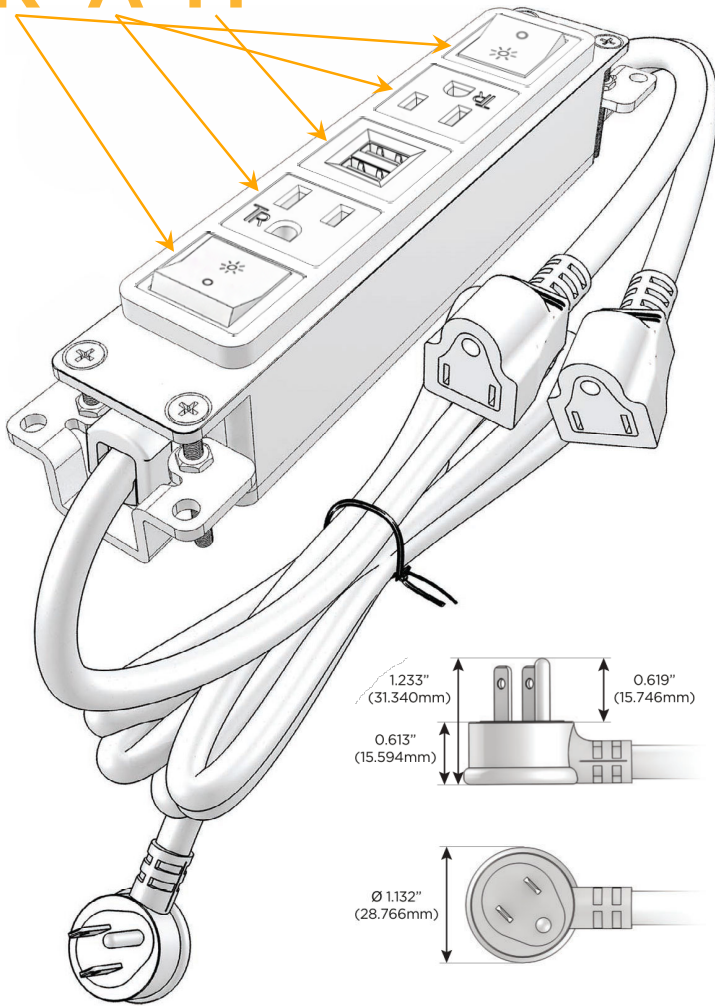

M-POWER-5T

AC POWER & DATA CONNECTIVITY SOLUTION

M-POWER-5T-RAMAR-CHAB

Specs:

Modules/Ports:

- **R** Switched AC (Rocker Switch)
- **A** Tamper Resistant AC Receptacle
- **M** Double USB-A (Fast Charging Ports - 18W)

R A M