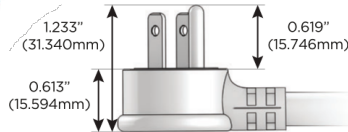

M-POWER-5T

AC POWER & DATA CONNECTIVITY SOLUTION

M-POWER-5T-RAMAR-CHAB

Specs:

Modules/Ports:

- **R** Switched AC (Rocker Switch)
- **A** Tamper Resistant AC Receptacle
- **M** Double USB-A (Fast Charging Ports - 18W)

R A M