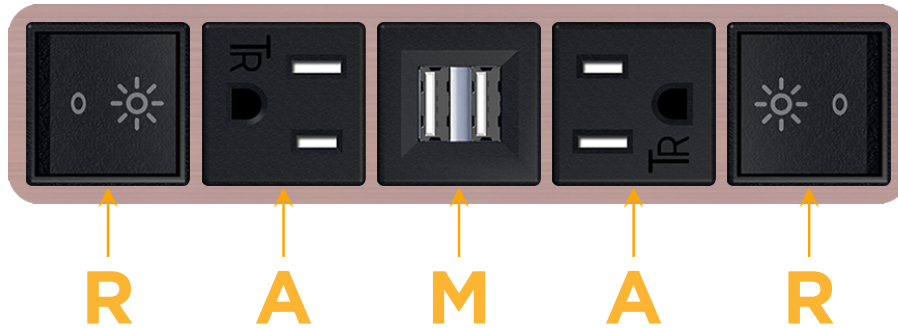

Bezel Finish: **CHAMPAGNE (ABS)**

Custom Finishes Available M-POWER-5T-RAMAR-CHAB

Features:

Module/Port Options:

- A** Tamper Resistant AC Receptacle
- E** USB-A & USB-C (20W)
- M** Double USB-A (Fast Charging Ports - 18W)
- H** HDMI
- 6** CAT 6
- 12** RJ 12
- X** Switched AC
- Y** 3-Way Switch (Low Voltage)
- V** USB-C (45W High Speed Charging Port)
- S** USB-C (25W High Speed Charging Port)
- R** Switched AC (Rocker Switch)
- D** Dimmer Switch

Plug:

Supplied with Low Profile Flat 45° Angle 120 VAC Plug

Optional Standard Straight 120 VAC Plug

Optional Straight 120 VAC Pass-through Plug

- CLEAN, COMPACT DESIGN
- STREAMLINED
- LOW PROFILE
- SIDE-EXITING CORDS
- PLUG & PLAY
- 6' AC CORD & PLUG (FLAT PLUG STANDARD)
- CUSTOMIZABLE CONFIGURATIONS AND FINISHES
- UL LISTED FOR MOUNTING IN FURNITURE
- 15A

M-POWER-5T

AC POWER & DATA CONNECTIVITY SOLUTION

M-POWER-5T-RAMAR-CHAB

Specs:

Modules/Ports:

- R** Switched AC (Rocker Switch)
- A** Tamper Resistant AC Receptacle
- M** Double USB-A (Fast Charging Ports - 18W)