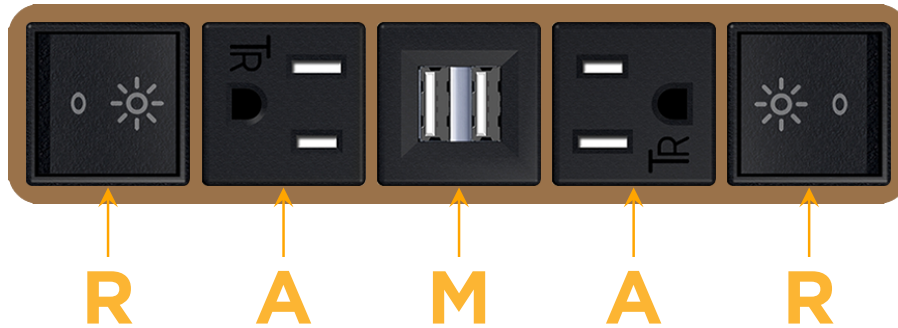

M-POWER-5T

AC POWER & DATA CONNECTIVITY SOLUTION

M-POWER-5T-RAMAR-BZB

Distributed by

Mormax Company, Inc.

8 Westchester Plaza

Elmsford, NY 10523

914-699-0101

sales@mormax.com

mormax.com

Metro Light & Power's line of power & data solutions offers sophisticated design elements combined with greater ease of installation. Streamlined and low-profile, enhanced by side-exiting cords, our outlets advance the industry with their cutting edge look and feel. We believe flexibility is key, and we provide a variety of mounting options, including the ability to mount in limited spaces. Our outlets are available in many finishes and configurations, in addition to a custom color and finish capability for our clients.

Bezel Finish: **SOLID BRONZE**

Custom Finishes Available M-POWER-5T-RAMAR-BZB

Features:

Module/Port Options:

- **A** Tamper Resistant AC Receptacle
- **E** USB-A & USB-C (20W)
- **M** Double USB-A (Fast Charging Ports - 18W)
- **H** HDMI
- **6** CAT 6
- **12** RJ 12
- **X** Switched AC
- **Y** 3-Way Switch (Low Voltage)
- **V** USB-C (45W High Speed Charging Port)
- **S** USB-C (25W High Speed Charging Port)
- **R** Switched AC (Rocker Switch)
- **D** Dimmer Switch

Plug:

Supplied with Low Profile Flat 45° Angle 120 VAC Plug

Optional Standard Straight 120 VAC Plug

Optional Straight 120 VAC Pass-through Plug

- CLEAN, COMPACT DESIGN
- STREAMLINED
- LOW PROFILE
- SIDE-EXITING CORDS
- PLUG & PLAY
- 6' AC CORD & PLUG (FLAT PLUG STANDARD)
- CUSTOMIZABLE CONFIGURATIONS AND FINISHES
- UL LISTED FOR MOUNTING IN FURNITURE
- 15A