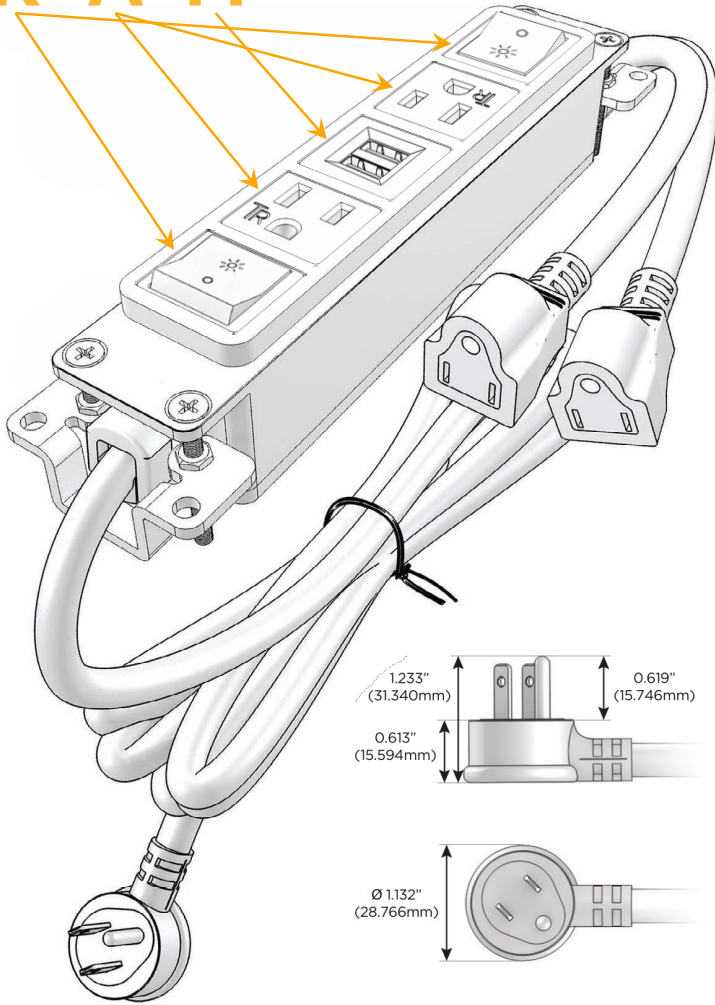

M-POWER-5T

AC POWER & DATA CONNECTIVITY SOLUTION

M-POWER-5T-RAMAR-BZB

Specs:

Modules/Ports:

- **R** Switched AC (Rocker Switch)
- **A** Tamper Resistant AC Receptacle
- **M** Double USB-A (Fast Charging Ports - 18W)

R A M