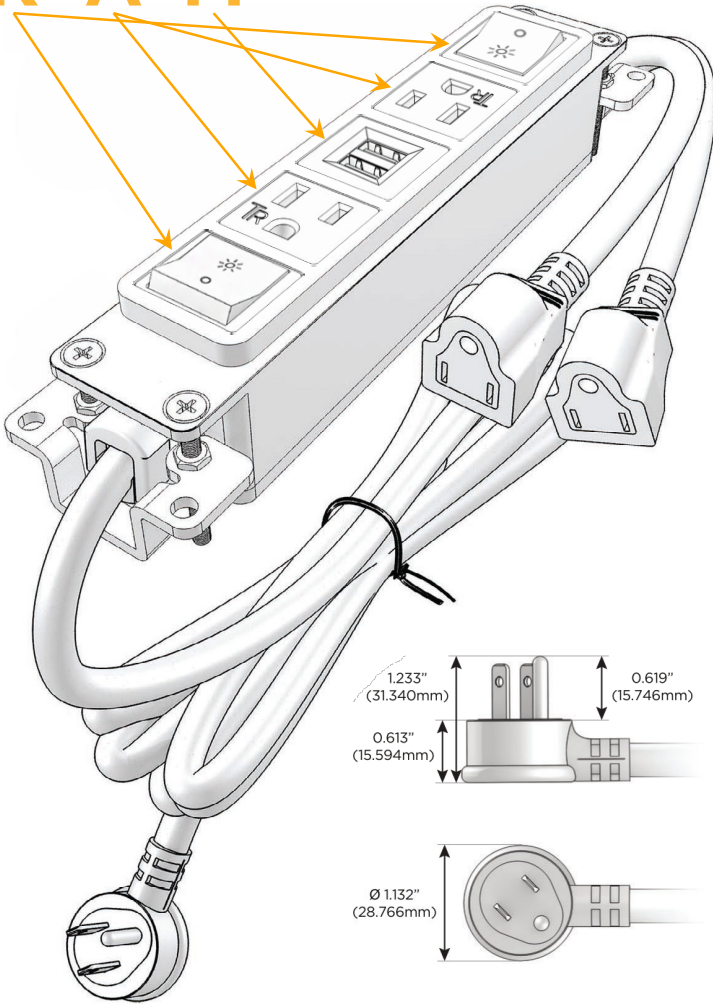

M-POWER-5T

AC POWER & DATA CONNECTIVITY SOLUTION

M-POWER-5T-RAMAR-BZAB

Specs:

Modules/Ports:

- **R** Switched AC (Rocker Switch)
- **A** Tamper Resistant AC Receptacle
- **M** Double USB-A (Fast Charging Ports - 18W)

R A M