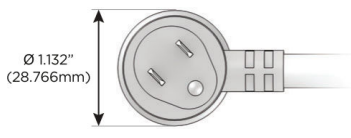

M-POWER-5T

AC POWER & DATA CONNECTIVITY SOLUTION

M-POWER-5T-RAMAR-BZAB

Specs:

Modules/Ports:

- **R** Switched AC (Rocker Switch)
- **A** Tamper Resistant AC Receptacle
- **M** Double USB-A (Fast Charging Ports - 18W)

R A M