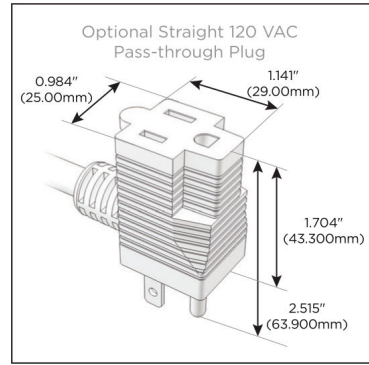

M-POWER-5T

AC POWER & DATA CONNECTIVITY SOLUTION

M-POWER-5T-RAMAR-BZAB

Specs:

Modules/Ports:

- **R** Switched AC (Rocker Switch)
- **A** Tamper Resistant AC Receptacle
- **M** Double USB-A (Fast Charging Ports - 18W)

R A M