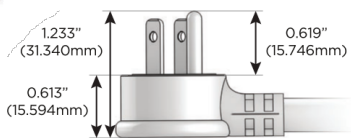

M-POWER-5T

AC POWER & DATA CONNECTIVITY SOLUTION

M-POWER-5T-RAMAR-BZAB

Specs:

Modules/Ports:

- **R** Switched AC (Rocker Switch)
- **A** Tamper Resistant AC Receptacle
- **M** Double USB-A (Fast Charging Ports - 18W)

R A M