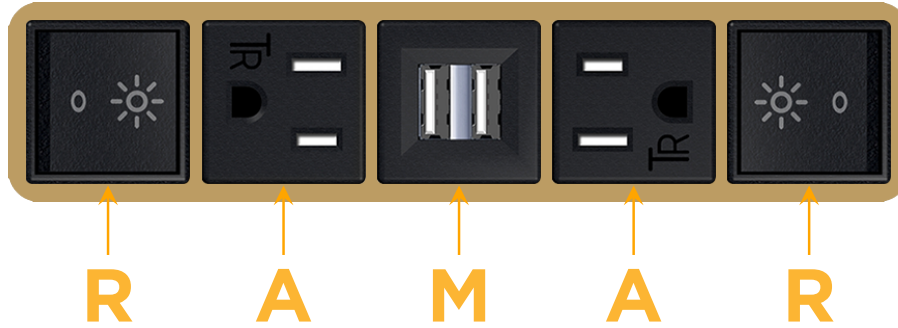

Bezel Finish: **STANDARD BRONZE (ABS)**

Custom Finishes Available M-POWER-5T-RAMAR-BZAB

Features:

Module/Port Options:

- A Tamper Resistant AC Receptacle
- E USB-A & USB-C (20W)
- M Double USB-A (Fast Charging Ports - 18W)
- H HDMI
- 6 CAT 6
- 12 RJ 12
- X Switched AC
- Y 3-Way Switch (Low Voltage)
- V USB-C (45W High Speed Charging Port)
- S USB-C (25W High Speed Charging Port)
- R Switched AC (Rocker Switch)
- D Dimmer Switch

Plug:

Supplied with Low Profile Flat 45° Angle 120 VAC Plug

Optional Standard Straight 120 VAC Plug

Optional Straight 120 VAC Pass-through Plug

- CLEAN, COMPACT DESIGN
- STREAMLINED
- LOW PROFILE
- SIDE-EXITING CORDS
- PLUG & PLAY
- 6' AC CORD & PLUG (FLAT PLUG STANDARD)
- CUSTOMIZABLE CONFIGURATIONS AND FINISHES
- UL LISTED FOR MOUNTING IN FURNITURE
- 15A

M-POWER-5T

AC POWER & DATA CONNECTIVITY SOLUTION

M-POWER-5T-RAMAR-BZAB

Specs:

Modules/Ports:

- R** Switched AC (Rocker Switch)
- A** Tamper Resistant AC Receptacle
- M** Double USB-A (Fast Charging Ports - 18W)