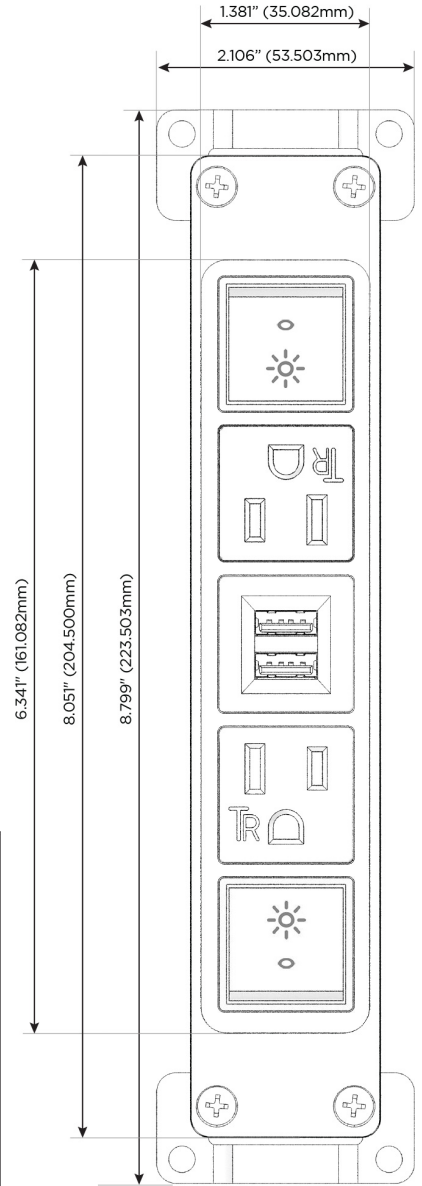

M-POWER-5T

AC POWER & DATA CONNECTIVITY SOLUTION

M-POWER-5T-RAMAR-BZ5AAB

Specs:

Modules/Ports:

- **R** Switched AC (Rocker Switch)
- **A** Tamper Resistant AC Receptacle
- **M** Double USB-A (Fast Charging Ports - 18W)

R A M

TOP

Distributed by

Mormax Company, Inc.

8 Westchester Plaza

Elmsford, NY 10523

914-699-0101

sales@mormax.com

mormax.com