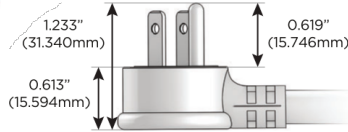

M-POWER-5T

AC POWER & DATA CONNECTIVITY SOLUTION

M-POWER-5T-RAMAR-BZ5AAB

Specs:

Modules/Ports:

- **R** Switched AC (Rocker Switch)
- **A** Tamper Resistant AC Receptacle
- **M** Double USB-A (Fast Charging Ports - 18W)

R A M