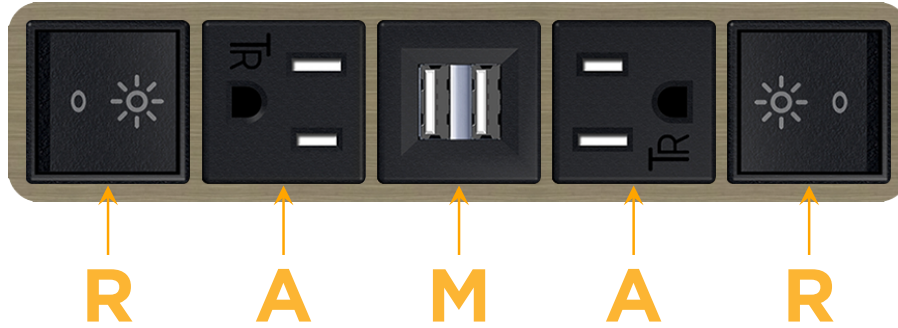

Bezel Finish: **ANTIQUED ARCHITECTURAL BRONZE (ABS)**

Custom Finishes Available M-POWER-5T-RAMAR-BZ5AAB

Features:

Module/Port Options:

- A** Tamper Resistant AC Receptacle
- E** USB-A & USB-C (20W)
- M** Double USB-A (Fast Charging Ports - 18W)
- H** HDMI
- 6** CAT 6
- 12** RJ 12
- X** Switched AC
- Y** 3-Way Switch (Low Voltage)
- V** USB-C (45W High Speed Charging Port)
- S** USB-C (25W High Speed Charging Port)
- R** Switched AC (Rocker Switch)
- D** Dimmer Switch

Plug:

- Supplied with Low Profile Flat 45° Angle 120 VAC Plug
- Optional Standard Straight 120 VAC Plug
- Optional Straight 120 VAC Pass-through Plug

- CLEAN, COMPACT DESIGN
- STREAMLINED
- LOW PROFILE
- SIDE-EXITING CORDS
- PLUG & PLAY
- 6' AC CORD & PLUG (FLAT PLUG STANDARD)
- CUSTOMIZABLE CONFIGURATIONS AND FINISHES
- UL LISTED FOR MOUNTING IN FURNITURE
- 15A

M-POWER-5T

AC POWER & DATA CONNECTIVITY SOLUTION

M-POWER-5T-RAMAR-BZ5AAB

Specs:

Modules/Ports:

- R** Switched AC (Rocker Switch)
- A** Tamper Resistant AC Receptacle
- M** Double USB-A (Fast Charging Ports - 18W)