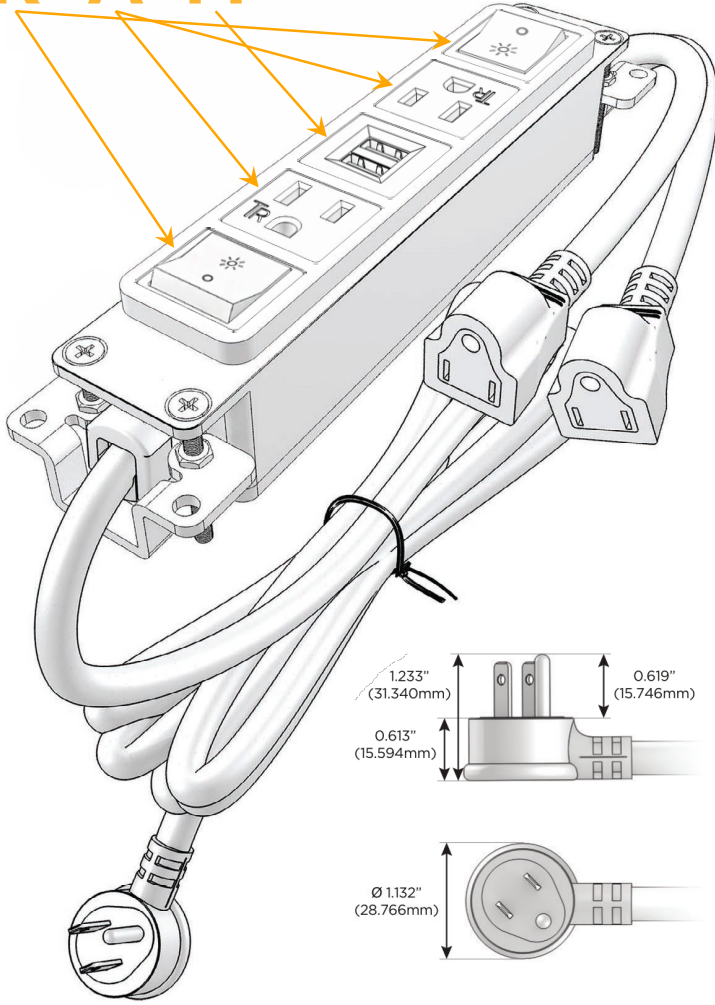

M-POWER-5T

AC POWER & DATA CONNECTIVITY SOLUTION

M-POWER-5T-RAMAR-BZ5AAB

Specs:

Modules/Ports:

- **R** Switched AC (Rocker Switch)
- **A** Tamper Resistant AC Receptacle
- **M** Double USB-A (Fast Charging Ports - 18W)

R A M