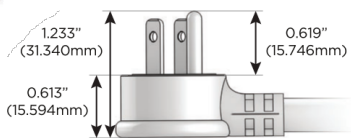

M-POWER-5T

AC POWER & DATA CONNECTIVITY SOLUTION

M-POWER-5T-RAMAR-BRAB

Specs:

Modules/Ports:

- **R** Switched AC (Rocker Switch)
- **A** Tamper Resistant AC Receptacle
- **M** Double USB-A (Fast Charging Ports - 18W)

R A M