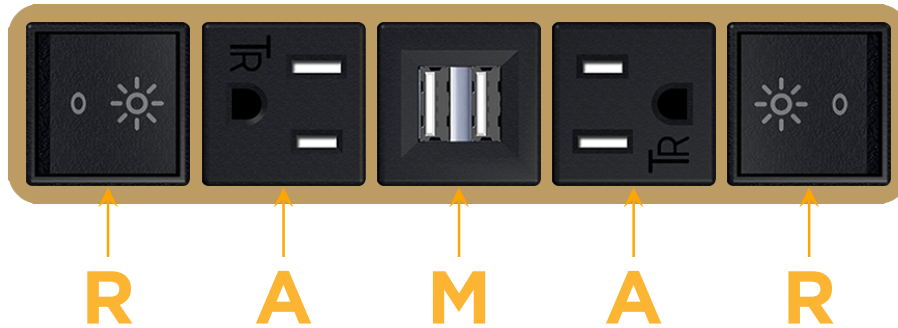

Bezel Finish: **BRASS (ABS)**

Custom Finishes Available M-POWER-5T-RAMAR-BRAB

Features:

Module/Port Options:

- A** Tamper Resistant AC Receptacle
- E** USB-A & USB-C (20W)
- M** Double USB-A (Fast Charging Ports - 18W)
- H** HDMI
- 6** CAT 6
- 12** RJ 12
- X** Switched AC
- Y** 3-Way Switch (Low Voltage)
- V** USB-C (45W High Speed Charging Port)
- S** USB-C (25W High Speed Charging Port)
- R** Switched AC (Rocker Switch)
- D** Dimmer Switch

Plug:

Supplied with Low Profile Flat 45° Angle 120 VAC Plug

Optional Standard Straight 120 VAC Plug

Optional Straight 120 VAC Pass-through Plug

- CLEAN, COMPACT DESIGN
- STREAMLINED
- LOW PROFILE
- SIDE-EXITING CORDS
- PLUG & PLAY
- 6' AC CORD & PLUG (FLAT PLUG STANDARD)
- CUSTOMIZABLE CONFIGURATIONS AND FINISHES
- UL LISTED FOR MOUNTING IN FURNITURE
- 15A

M-POWER-5T

AC POWER & DATA CONNECTIVITY SOLUTION

M-POWER-5T-RAMAR-BRAB

Specs:

Modules/Ports:

- R** Switched AC (Rocker Switch)
- A** Tamper Resistant AC Receptacle
- M** Double USB-A (Fast Charging Ports - 18W)