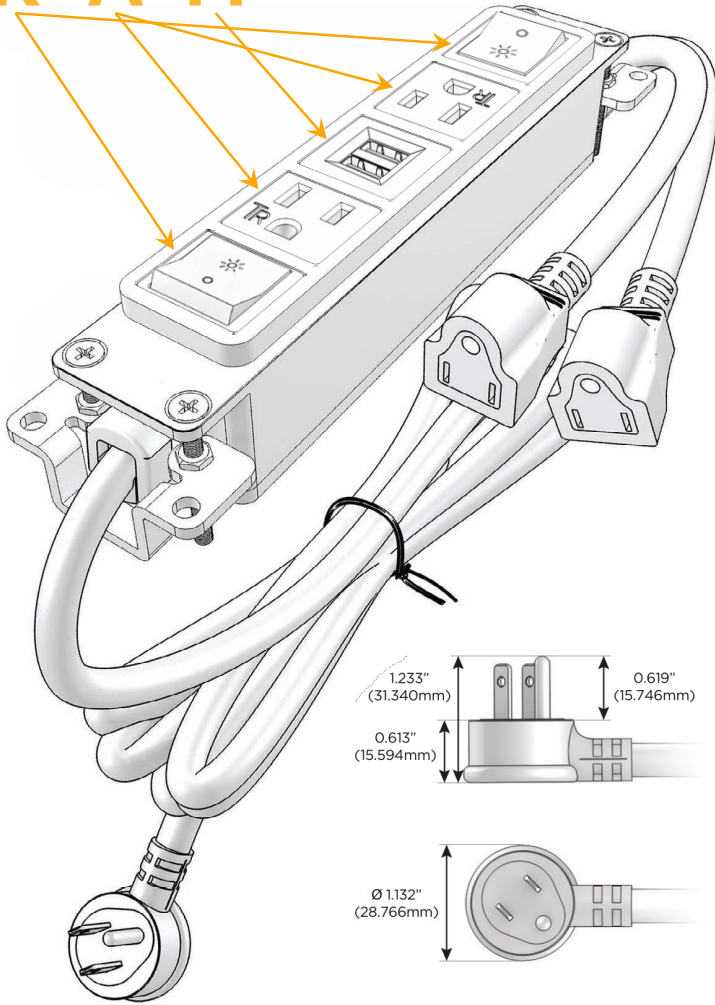

M-POWER-5T

AC POWER & DATA CONNECTIVITY SOLUTION

M-POWER-5T-RAMAR-BRAB

Specs:

Modules/Ports:

- **R** Switched AC (Rocker Switch)
- **A** Tamper Resistant AC Receptacle
- **M** Double USB-A (Fast Charging Ports - 18W)

R A M