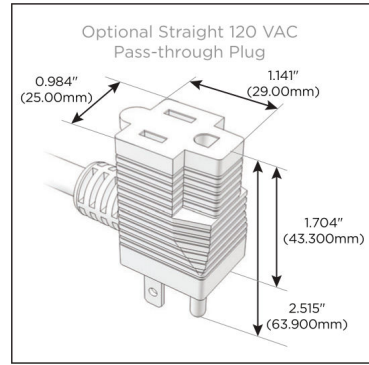

M-POWER-5T

AC POWER & DATA CONNECTIVITY SOLUTION

M-POWER-5T-RAMAR-BRAB

Specs:

Modules/Ports:

- **R** Switched AC (Rocker Switch)
- **A** Tamper Resistant AC Receptacle
- **M** Double USB-A (Fast Charging Ports - 18W)

R A M