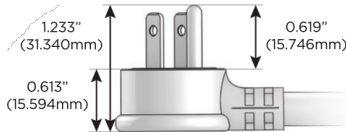

M-POWER-5T

AC POWER & DATA CONNECTIVITY SOLUTION

M-POWER-5T-RAMAR-BRAAB

Specs:

Modules/Ports:

- **R** Switched AC (Rocker Switch)
- **A** Tamper Resistant AC Receptacle
- **M** Double USB-A (Fast Charging Ports - 18W)

R A M