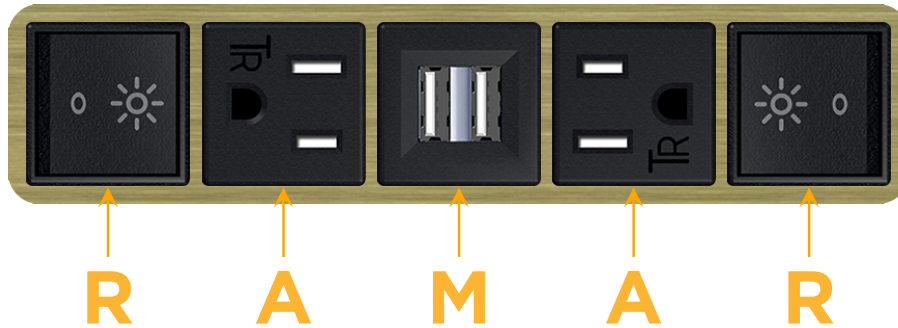

Bezel Finish: **BRASS ANTIQUED (ABS)**

Custom Finishes Available M-POWER-5T-RAMAR-BRAAB

Features:

Module/Port Options:

- A** Tamper Resistant AC Receptacle
- E** USB-A & USB-C (20W)
- M** Double USB-A (Fast Charging Ports - 18W)
- H** HDMI
- 6** CAT 6
- 12** RJ 12
- X** Switched AC
- Y** 3-Way Switch (Low Voltage)
- V** USB-C (45W High Speed Charging Port)
- S** USB-C (25W High Speed Charging Port)
- R** Switched AC (Rocker Switch)
- D** Dimmer Switch

Plug:

Supplied with Low Profile Flat 45° Angle 120 VAC Plug

Optional Standard Straight 120 VAC Plug

Optional Straight 120 VAC Pass-through Plug

- CLEAN, COMPACT DESIGN
- STREAMLINED
- LOW PROFILE
- SIDE-EXITING CORDS
- PLUG & PLAY
- 6' AC CORD & PLUG (FLAT PLUG STANDARD)
- CUSTOMIZABLE CONFIGURATIONS AND FINISHES
- UL LISTED FOR MOUNTING IN FURNITURE
- 15A

M-POWER-5T

AC POWER & DATA CONNECTIVITY SOLUTION

M-POWER-5T-RAMAR-BRAAB

Specs:

Modules/Ports:

- R** Switched AC (Rocker Switch)
- A** Tamper Resistant AC Receptacle
- M** Double USB-A (Fast Charging Ports - 18W)