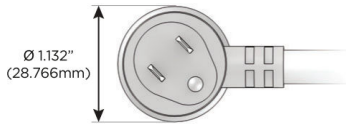

M-POWER-5T

AC POWER & DATA CONNECTIVITY SOLUTION

M-POWER-5T-RAMAR-BRAAB

Specs:

Modules/Ports:

- **R** Switched AC (Rocker Switch)
- **A** Tamper Resistant AC Receptacle
- **M** Double USB-A (Fast Charging Ports - 18W)

R A M