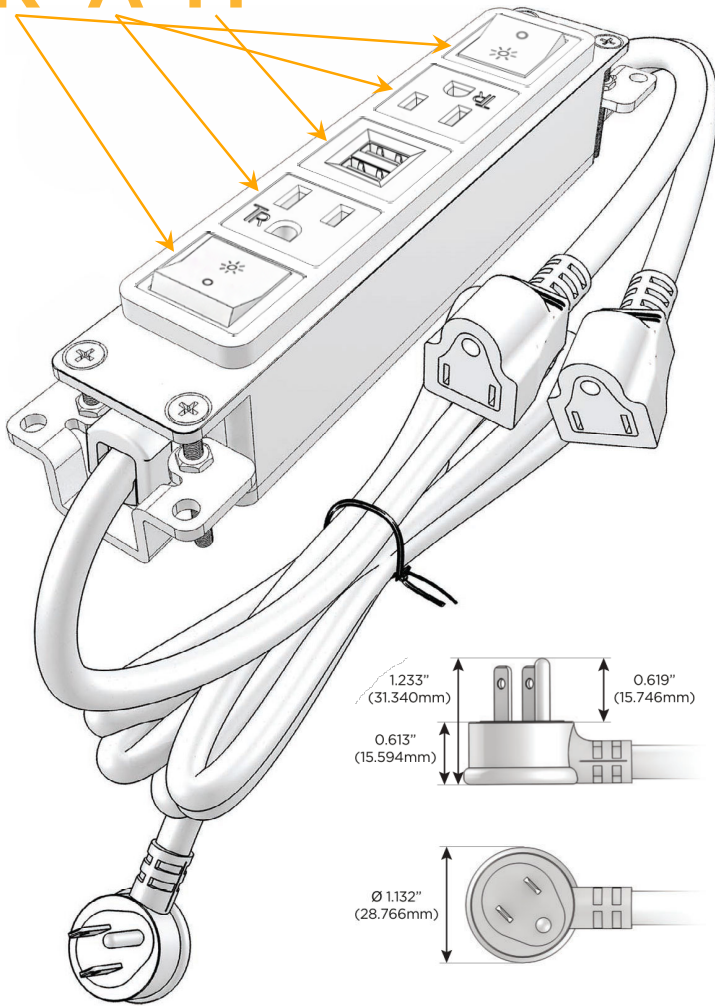

M-POWER-5T

AC POWER & DATA CONNECTIVITY SOLUTION

M-POWER-5T-RAMAR-BRAAB

Specs:

Modules/Ports:

- **R** Switched AC (Rocker Switch)
- **A** Tamper Resistant AC Receptacle
- **M** Double USB-A (Fast Charging Ports - 18W)

R A M