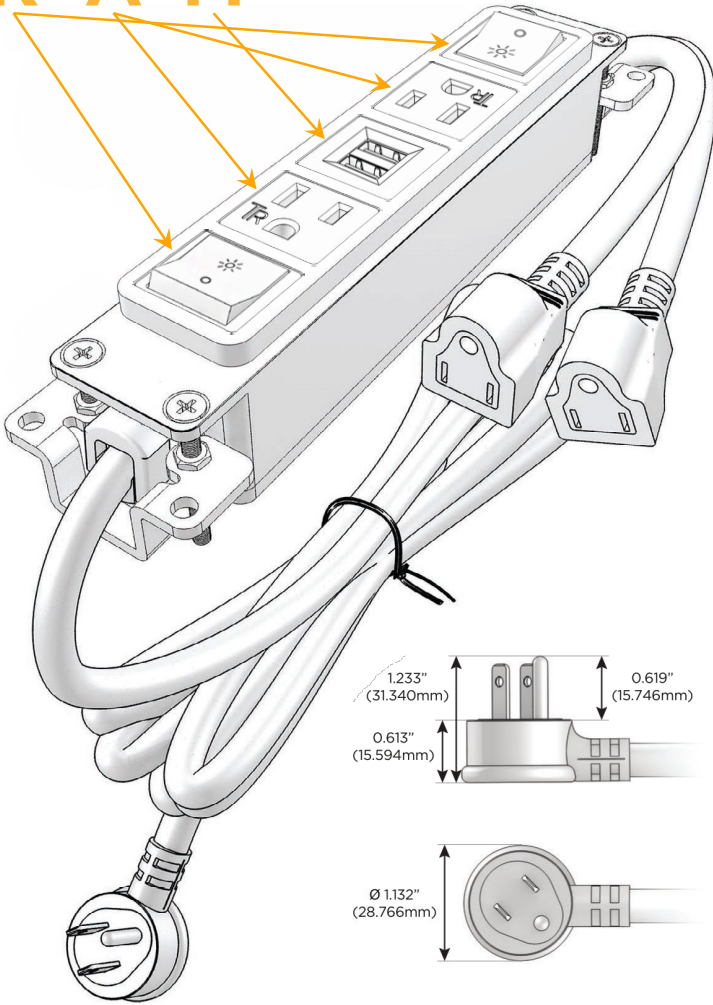

M-POWER-5T

AC POWER & DATA CONNECTIVITY SOLUTION

M-POWER-5T-RAMAR-B2AB

Specs:

Modules/Ports:

- **R** Switched AC (Rocker Switch)
- **A** Tamper Resistant AC Receptacle
- **M** Double USB-A (Fast Charging Ports - 18W)

R A M