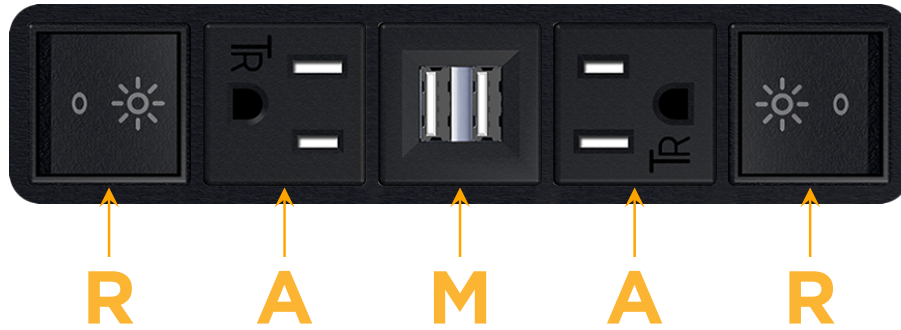

M-POWER-5T

AC POWER & DATA CONNECTIVITY SOLUTION

M-POWER-5T-RAMAR-B2AB

Distributed by

Mormax Company, Inc.

8 Westchester Plaza

Elmsford, NY 10523

914-699-0101

sales@mormax.com

mormax.com

Metro Light & Power's line of power & data solutions offers sophisticated design elements combined with greater ease of installation. Streamlined and low-profile, enhanced by side-exiting cords, our outlets advance the industry with their cutting edge look and feel. We believe flexibility is key, and we provide a variety of mounting options, including the ability to mount in limited spaces. Our outlets are available in many finishes and configurations, in addition to a custom color and finish capability for our clients.

Bezel Finish: **SATIN BLACK (ABS)**

Custom Finishes Available M-POWER-5T-RAMAR-B2AB

Features:

Module/Port Options:

- A Tamper Resistant AC Receptacle
- E USB-A & USB-C (20W)
- M Double USB-A (Fast Charging Ports - 18W)
- H HDMI
- 6 CAT 6
- 12 RJ 12
- X Switched AC
- Y 3-Way Switch (Low Voltage)
- V USB-C (45W High Speed Charging Port)
- S USB-C (25W High Speed Charging Port)
- R Switched AC (Rocker Switch)
- D Dimmer Switch

Plug:

- Supplied with Low Profile Flat 45° Angle 120 VAC Plug
- Optional Standard Straight 120 VAC Plug
- Optional Straight 120 VAC Pass-through Plug

- CLEAN, COMPACT DESIGN
- STREAMLINED
- LOW PROFILE
- SIDE-EXITING CORDS
- PLUG & PLAY
- 6' AC CORD & PLUG (FLAT PLUG STANDARD)
- CUSTOMIZABLE CONFIGURATIONS AND FINISHES
- UL LISTED FOR MOUNTING IN FURNITURE
- 15A