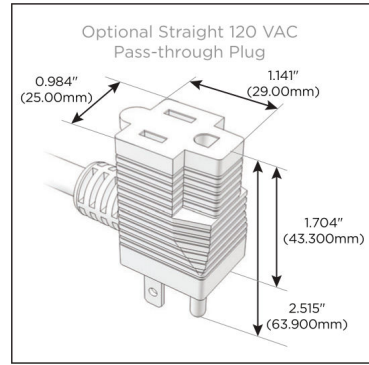

M-POWER-5T

AC POWER & DATA CONNECTIVITY SOLUTION

M-POWER-5T-RAMAR-B2AB

Specs:

Modules/Ports:

- **R** Switched AC (Rocker Switch)
- **A** Tamper Resistant AC Receptacle
- **M** Double USB-A (Fast Charging Ports - 18W)

R A M