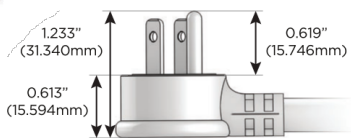

M-POWER-5T

AC POWER & DATA CONNECTIVITY SOLUTION

M-POWER-5T-RAMAR-B2AB

Specs:

Modules/Ports:

- **R** Switched AC (Rocker Switch)
- **A** Tamper Resistant AC Receptacle
- **M** Double USB-A (Fast Charging Ports - 18W)

R A M