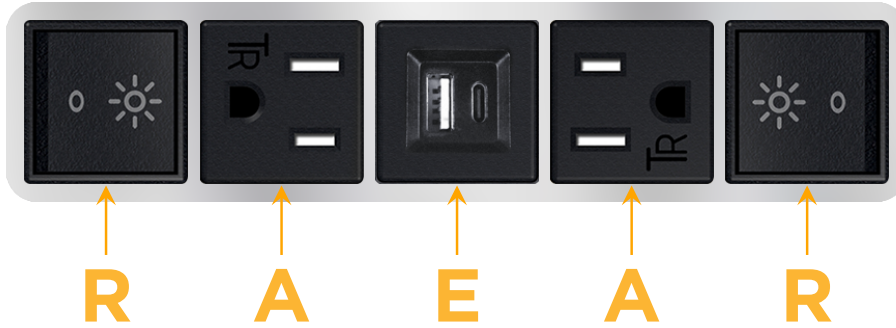

M-POWER-5T

AC POWER & DATA CONNECTIVITY SOLUTION

M-POWER-5T-RAEAR-SS8B

Distributed by

Mormax Company, Inc.

8 Westchester Plaza

Elmsford, NY 10523

914-699-0101

sales@mormax.com

mormax.com

Metro Light & Power's line of power & data solutions offers sophisticated design elements combined with greater ease of installation. Streamlined and low-profile, enhanced by side-exiting cords, our outlets advance the industry with their cutting edge look and feel. We believe flexibility is key, and we provide a variety of mounting options, including the ability to mount in limited spaces. Our outlets are available in many finishes and configurations, in addition to a custom color and finish capability for our clients.

Bezel Finish: **STAINLESS STEEL MIRROR FINISH**

Custom Finishes Available M-POWER-5T-RAEAR-SS8B

Features:

Module/Port Options:

- A Tamper Resistant AC Receptacle
- E USB-A & USB-C (20W)
- M Double USB-A (Fast Charging Ports - 18W)
- H HDMI
- 6 CAT 6
- 12 RJ 12
- X Switched AC
- Y 3-Way Switch (Low Voltage)
- V USB-C (45W High Speed Charging Port)
- S USB-C (25W High Speed Charging Port)
- R Switched AC (Rocker Switch)
- D Dimmer Switch

Plug:

Supplied with Low Profile Flat 45° Angle 120 VAC Plug

Optional Standard Straight 120 VAC Plug

Optional Straight 120 VAC Pass-through Plug

- CLEAN, COMPACT DESIGN
- STREAMLINED
- LOW PROFILE
- SIDE-EXITING CORDS
- PLUG & PLAY
- 6' AC CORD & PLUG (FLAT PLUG STANDARD)
- CUSTOMIZABLE CONFIGURATIONS AND FINISHES
- UL LISTED FOR MOUNTING IN FURNITURE
- 15A