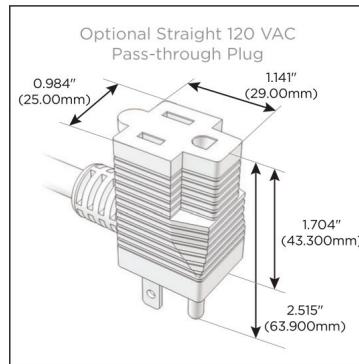

##### Module/Port Options:

- A Tamper Resistant AC Receptacle
- E USB-A & USB-C (20W)
- M Double USB-A (Fast Charging Ports - 18W)
- H HDMI
- 6 CAT 6
- 12 RJ 12
- X Switched AC
- Y 3-Way Switch (Low Voltage)
- V USB-C (45W High Speed Charging Port)
- S USB-C (25W High Speed Charging Port)
- R Switched AC (Rocker Switch)
- D Dimmer Switch

##### Plug:

Supplied with Low Profile Flat 45° Angle 120 VAC Plug

Optional Standard Straight 120 VAC Plug

Optional Straight 120 VAC Pass-through Plug

- CLEAN, COMPACT DESIGN
- STREAMLINED
- LOW PROFILE
- SIDE-EXITING CORDS
- PLUG & PLAY
- 6' AC CORD & PLUG (FLAT PLUG STANDARD)
- CUSTOMIZABLE CONFIGURATIONS AND FINISHES
- UL LISTED FOR MOUNTING IN FURNITURE
- 15A

# M-POWER-5T

AC POWER & DATA CONNECTIVITY SOLUTION

M-POWER-5T-RAEAR-SS8B

Specs:

**Modules/Ports:**

- R** Switched AC (Rocker Switch)
- A** Tamper Resistant AC Receptacle
- E** USB-A & USB-C (20W)

**R A E**

Distributed by