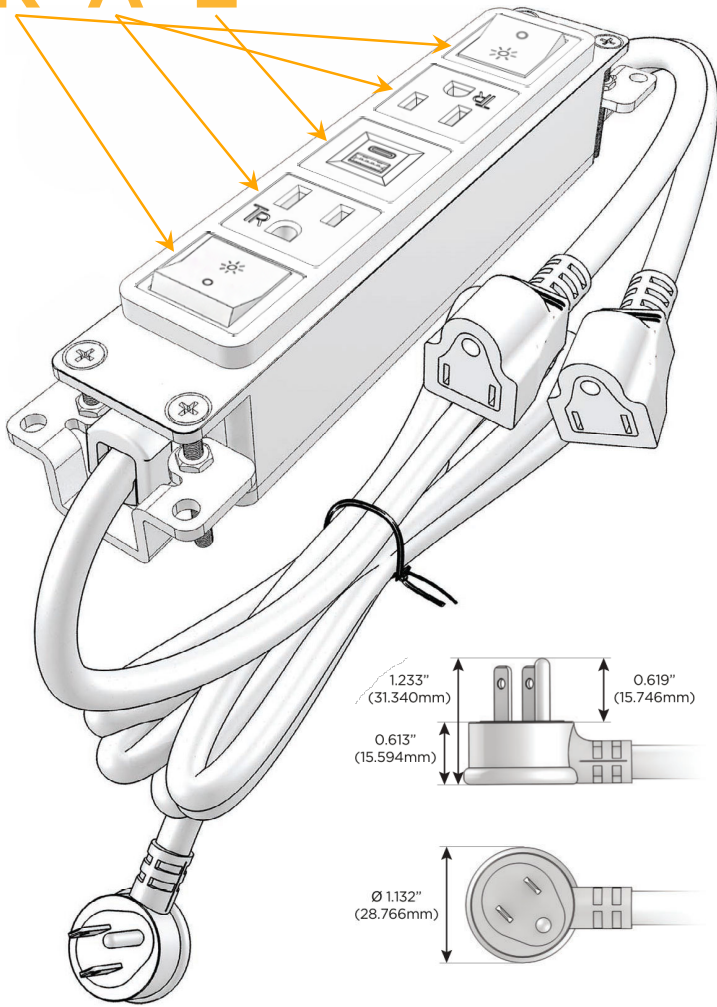

##### Module/Port Options:

- A Tamper Resistant AC Receptacle
- E USB-A & USB-C (20W)
- M Double USB-A (Fast Charging Ports - 18W)
- H HDMI
- 6 CAT 6
- 12 RJ 12
- X Switched AC
- Y 3-Way Switch (Low Voltage)
- V USB-C (45W High Speed Charging Port)
- S USB-C (25W High Speed Charging Port)
- R Switched AC (Rocker Switch)
- D Dimmer Switch

##### Plug:

Supplied with Low Profile Flat 45° Angle 120 VAC Plug

Optional Standard Straight 120 VAC Plug

Optional Straight 120 VAC Pass-through Plug

- CLEAN, COMPACT DESIGN
- STREAMLINED
- LOW PROFILE
- SIDE-EXITING CORDS
- PLUG & PLAY
- 6' AC CORD & PLUG (FLAT PLUG STANDARD)
- CUSTOMIZABLE CONFIGURATIONS AND FINISHES
- UL LISTED FOR MOUNTING IN FURNITURE
- 15A

# M-POWER-5T

AC POWER & DATA CONNECTIVITY SOLUTION

M-POWER-5T-RAEAR-SS8B

Specs:

**Modules/Ports:**

- R** Switched AC (Rocker Switch)
- A** Tamper Resistant AC Receptacle
- E** USB-A & USB-C (20W)

**R A E**

Distributed by