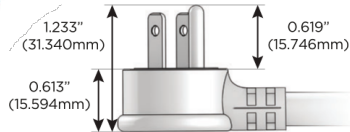

# M-POWER-5T

AC POWER & DATA CONNECTIVITY SOLUTION

M-POWER-5T-RAEAR-SS8B

Specs:

**Modules/Ports:**

- R** Switched AC (Rocker Switch)
- A** Tamper Resistant AC Receptacle
- E** USB-A & USB-C (20W)

**R A E**

Distributed by